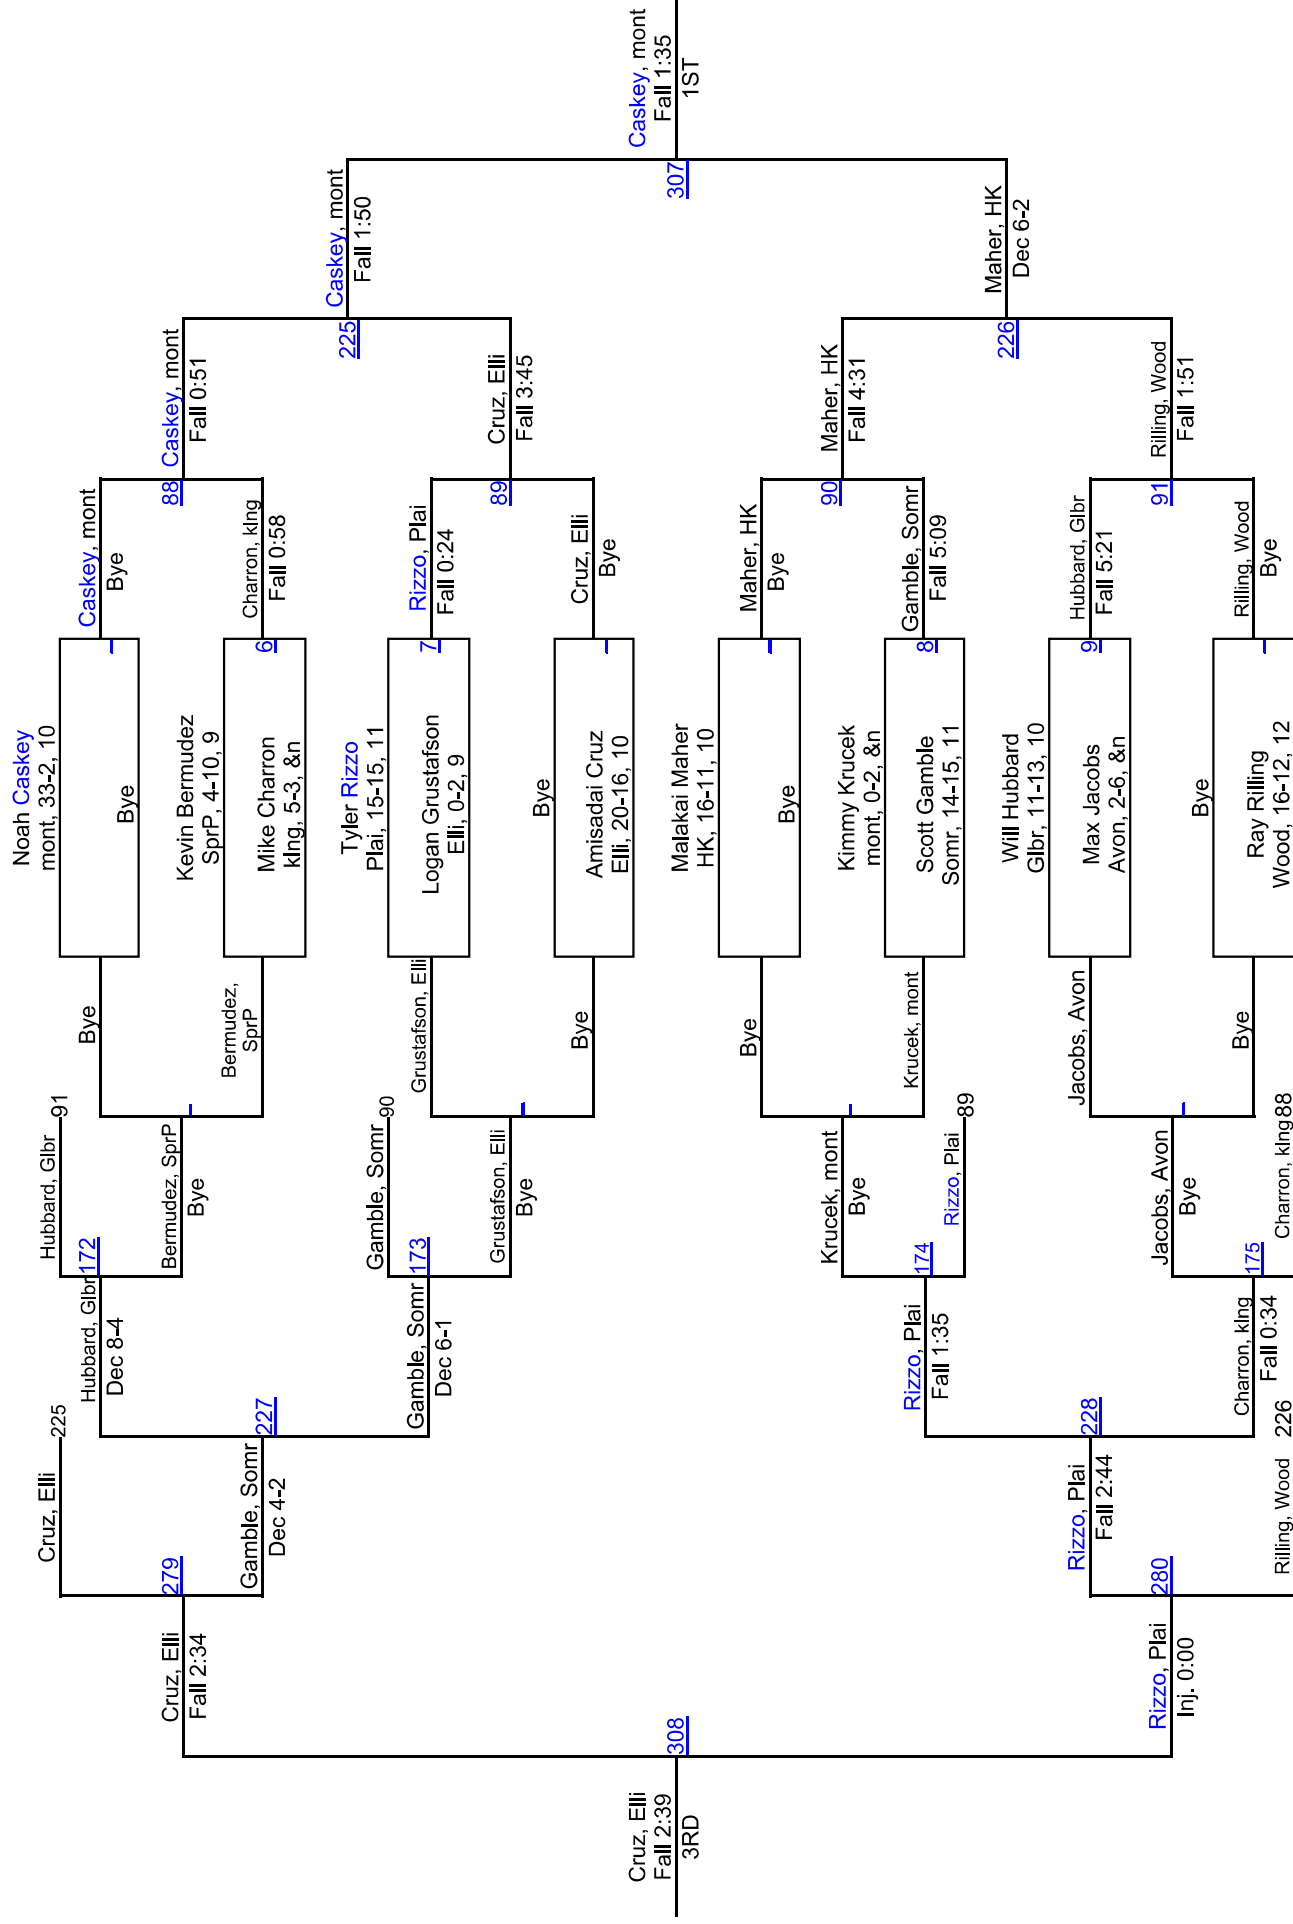

Centaur Classic 2016 @ Woodstock Academy

113