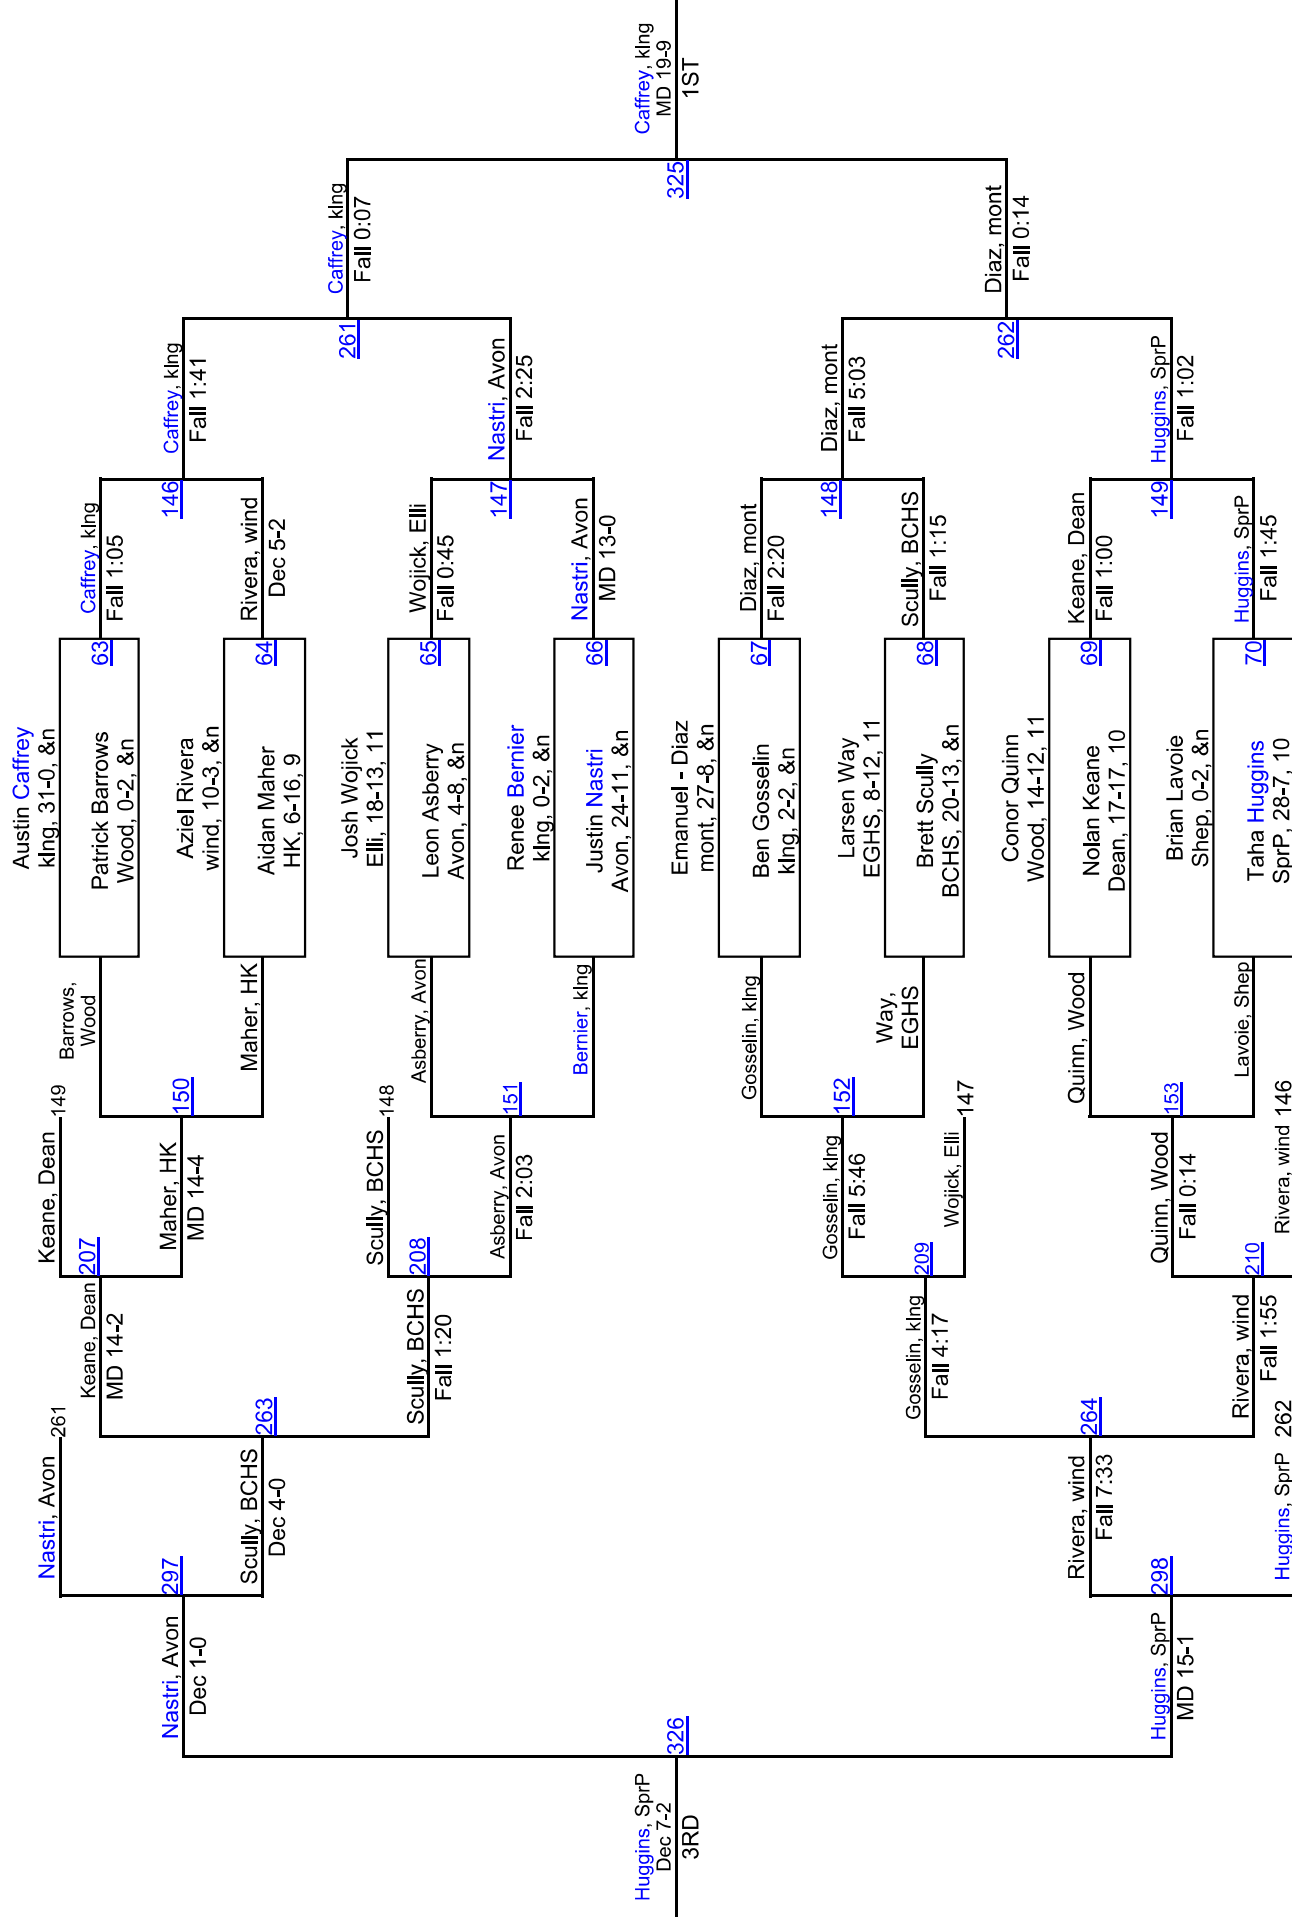

Team Scores

1.	Montville	166.0
2.	Bristol Central High School	162.5
3.	Ellis Tech	158.0
4.	Killingly	151.5
5.	Springfield Putnam	146.0
6.	Avon High School	100.0
7.	Haddam Killingworth	97.0
8.	Dean Tech	82.0
9.	Somers	77.0
10.	Plainville	74.5
11.	Gilbert	68.0
12.	Woodstock	57.0
13.	East Greenwich	54.5
14.	Wolcott Tech	22.5
15.	Shepherd Hill	22.0
16.	Windsor	8.0

Centaur Classic 2016 @ Woodstock Academy

113

Centaur Classic 2016 @ Woodstock Academy

145

Centaur Classic 2016 @ Woodstock Academy

152

Centaur Classic 2016 @ Woodstock Academy

182