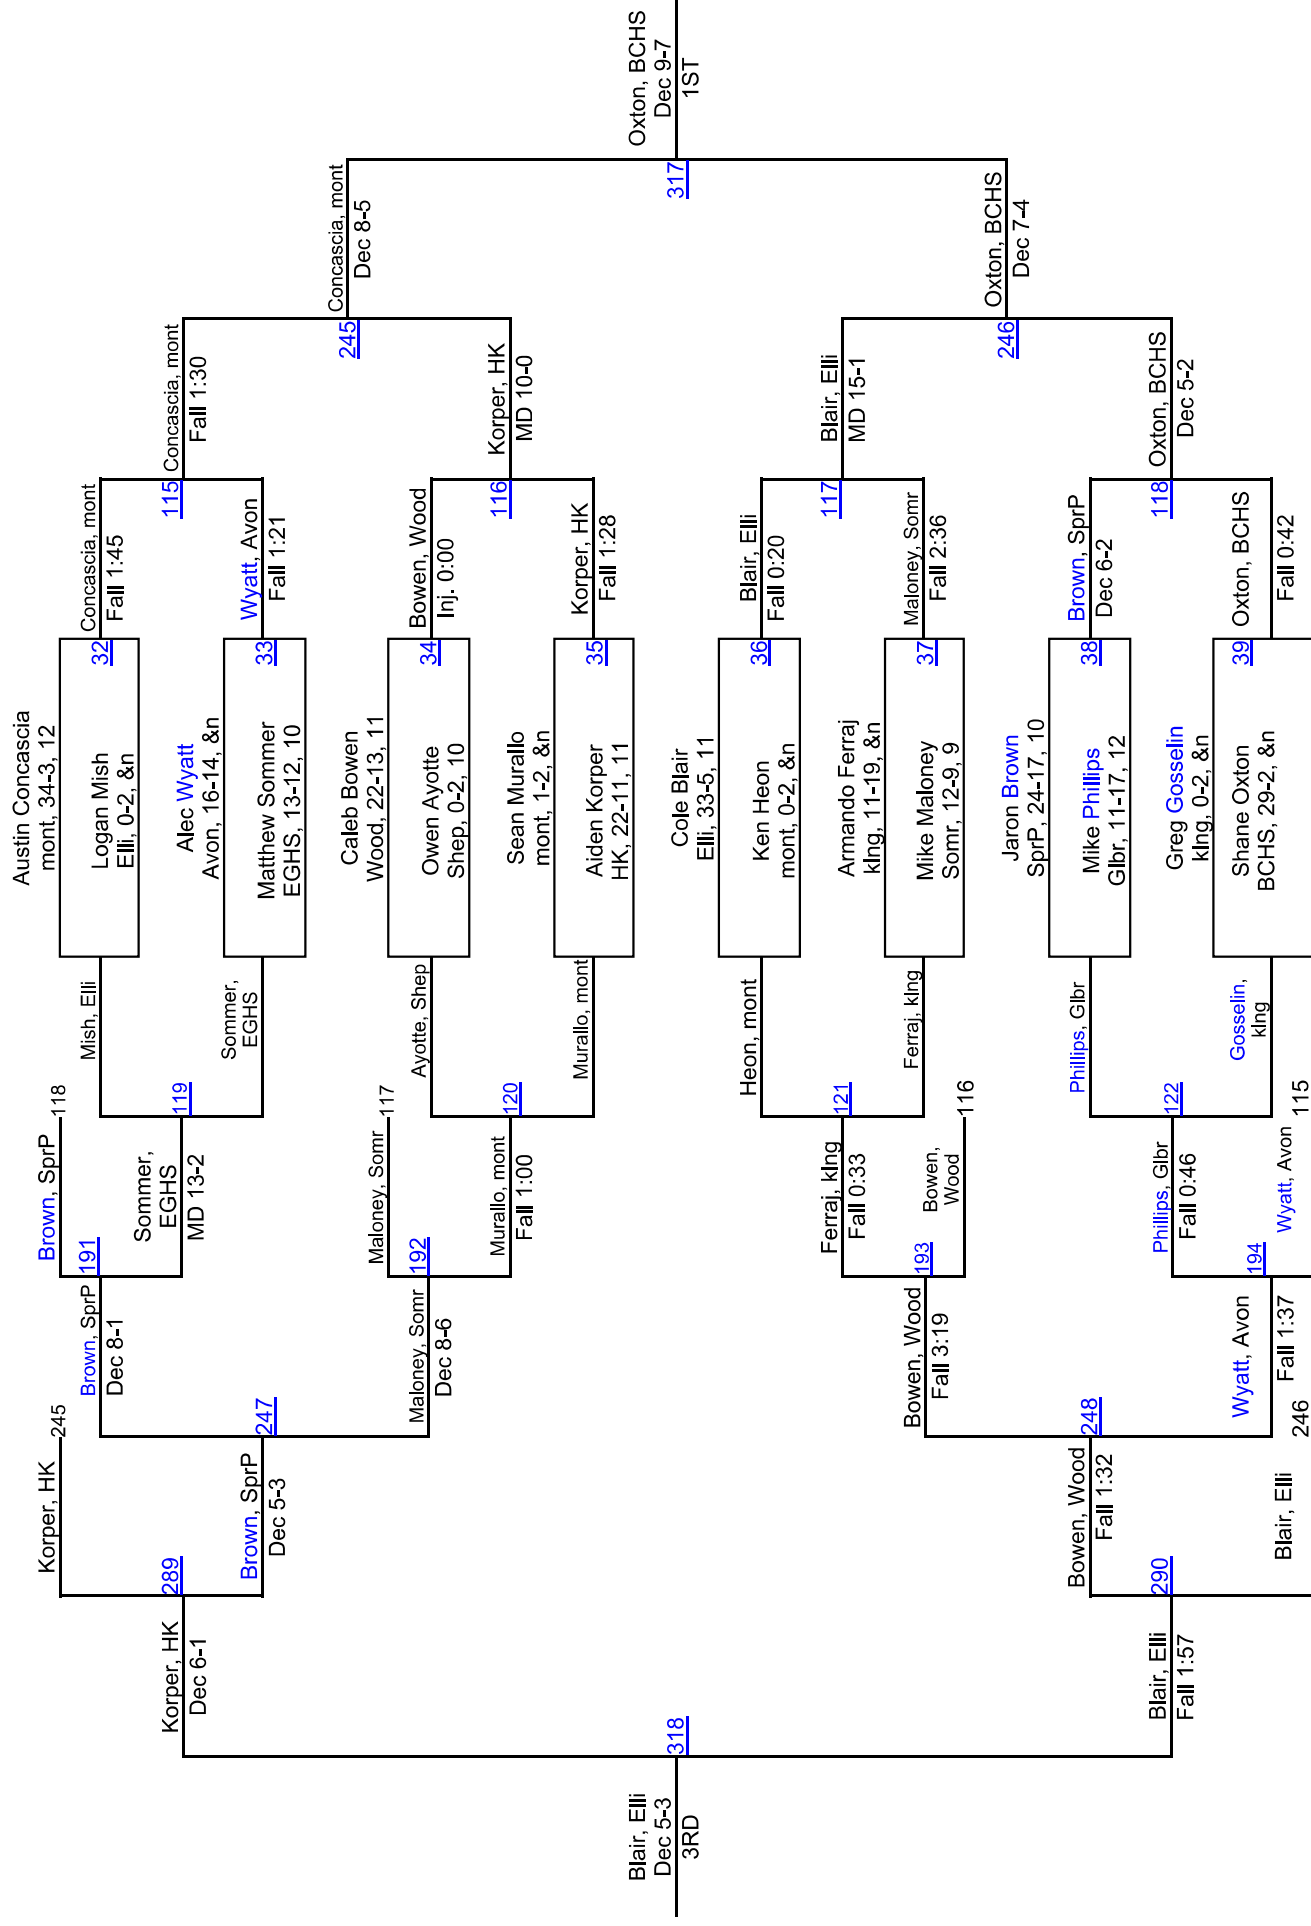

Centaur Classic 2016 @ Woodstock Academy

145