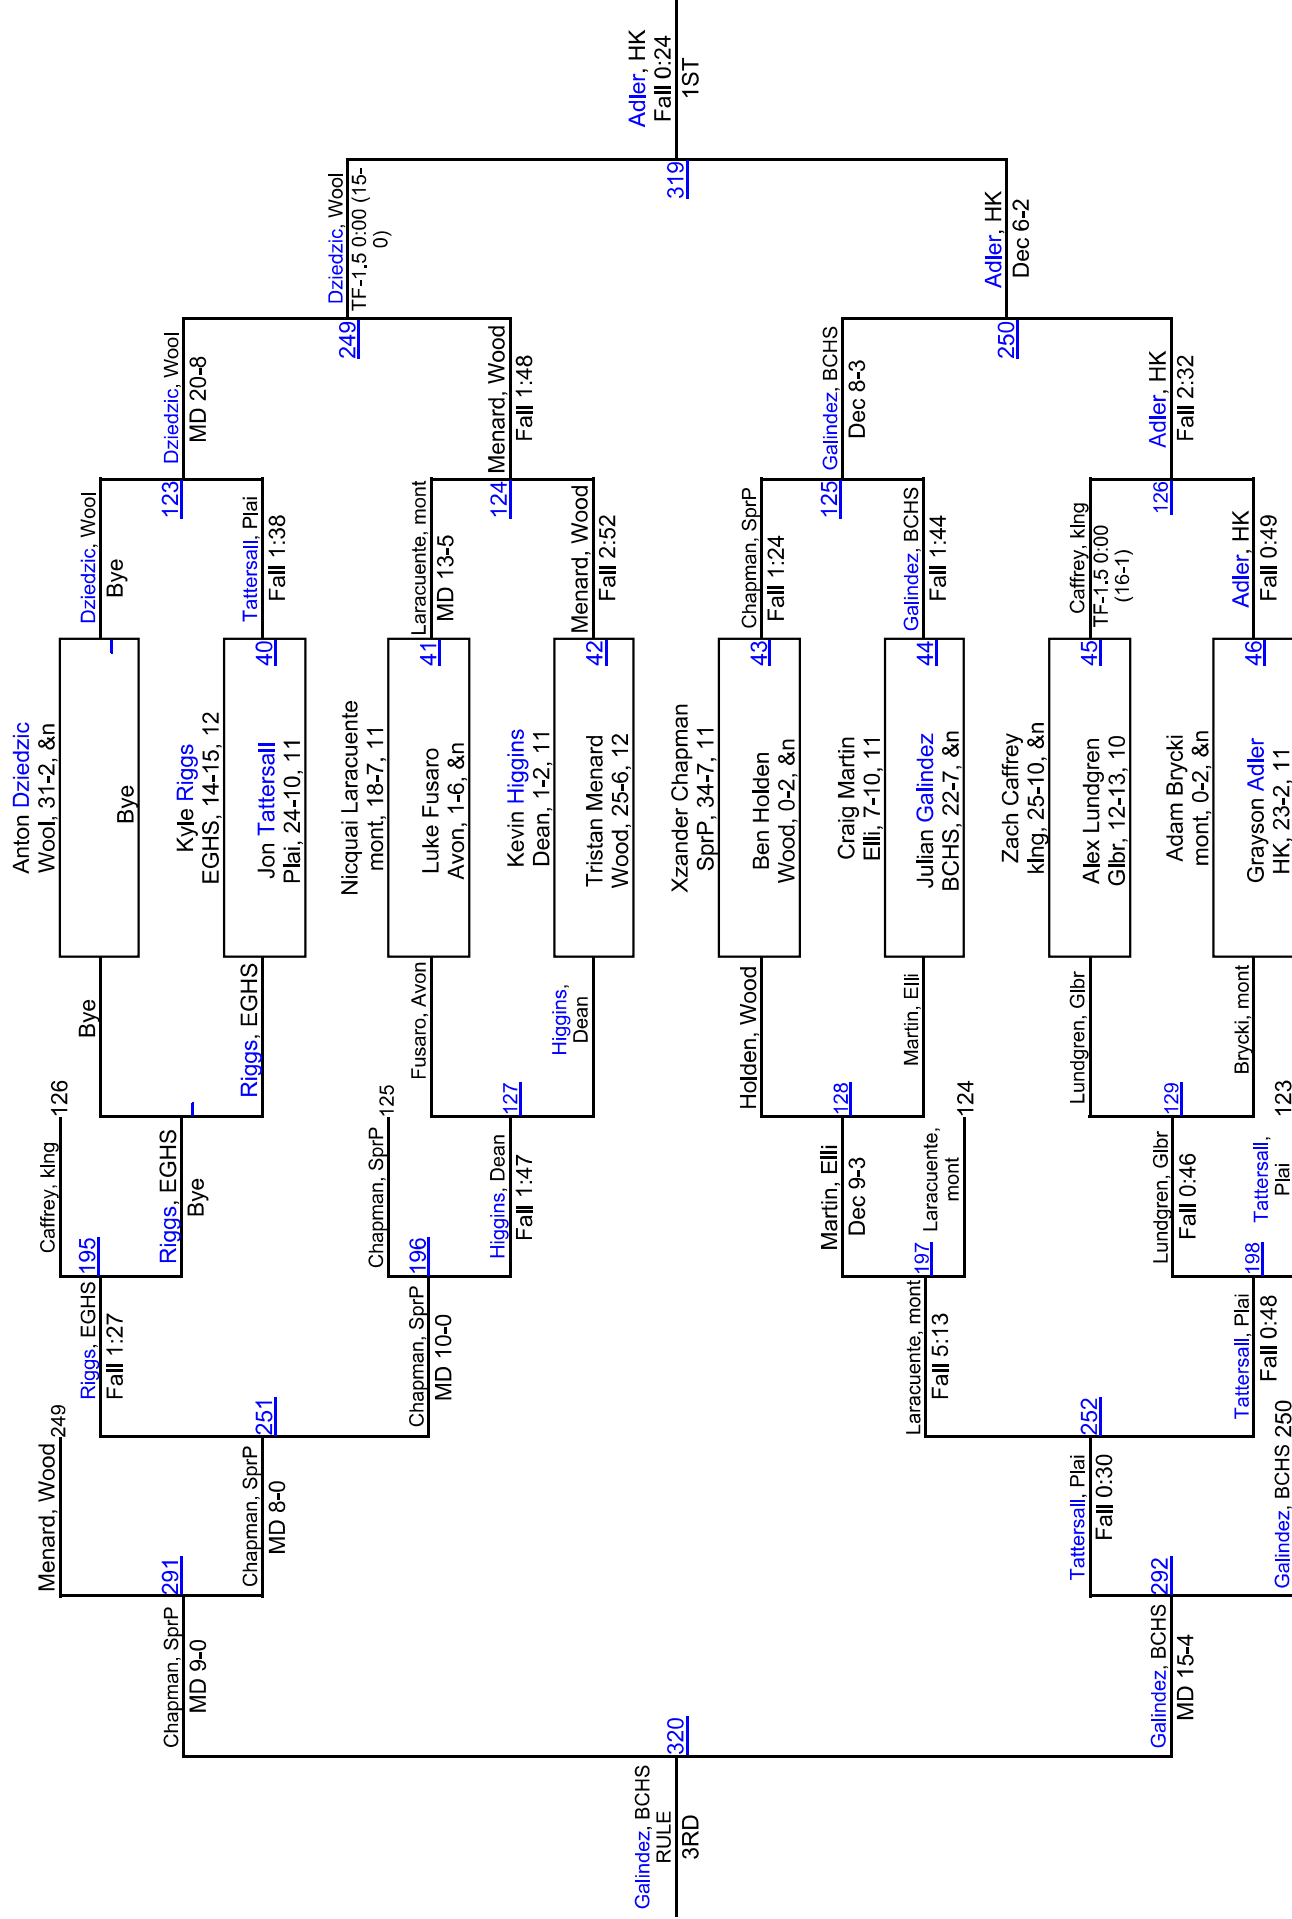

Team Scores

1.	Montville	166.0
2.	Bristol Central High School	162.5
3.	Ellis Tech	158.0
4.	Killingly	151.5
5.	Springfield Putnam	146.0
6.	Avon High School	100.0
7.	Haddam Killingworth	97.0
8.	Dean Tech	82.0
9.	Somers	77.0
10.	Plainville	74.5
11.	Gilbert	68.0
12.	Woodstock	57.0
13.	East Greenwich	54.5
14.	Wolcott Tech	22.5
15.	Shepherd Hill	22.0
16.	Windsor	8.0

Centaur Classic 2016 @ Woodstock Academy

113

Centaur Classic 2016 @ Woodstock Academy

145

Centaur Classic 2016 @ Woodstock Academy

152

Centaur Classic 2016 @ Woodstock Academy

182