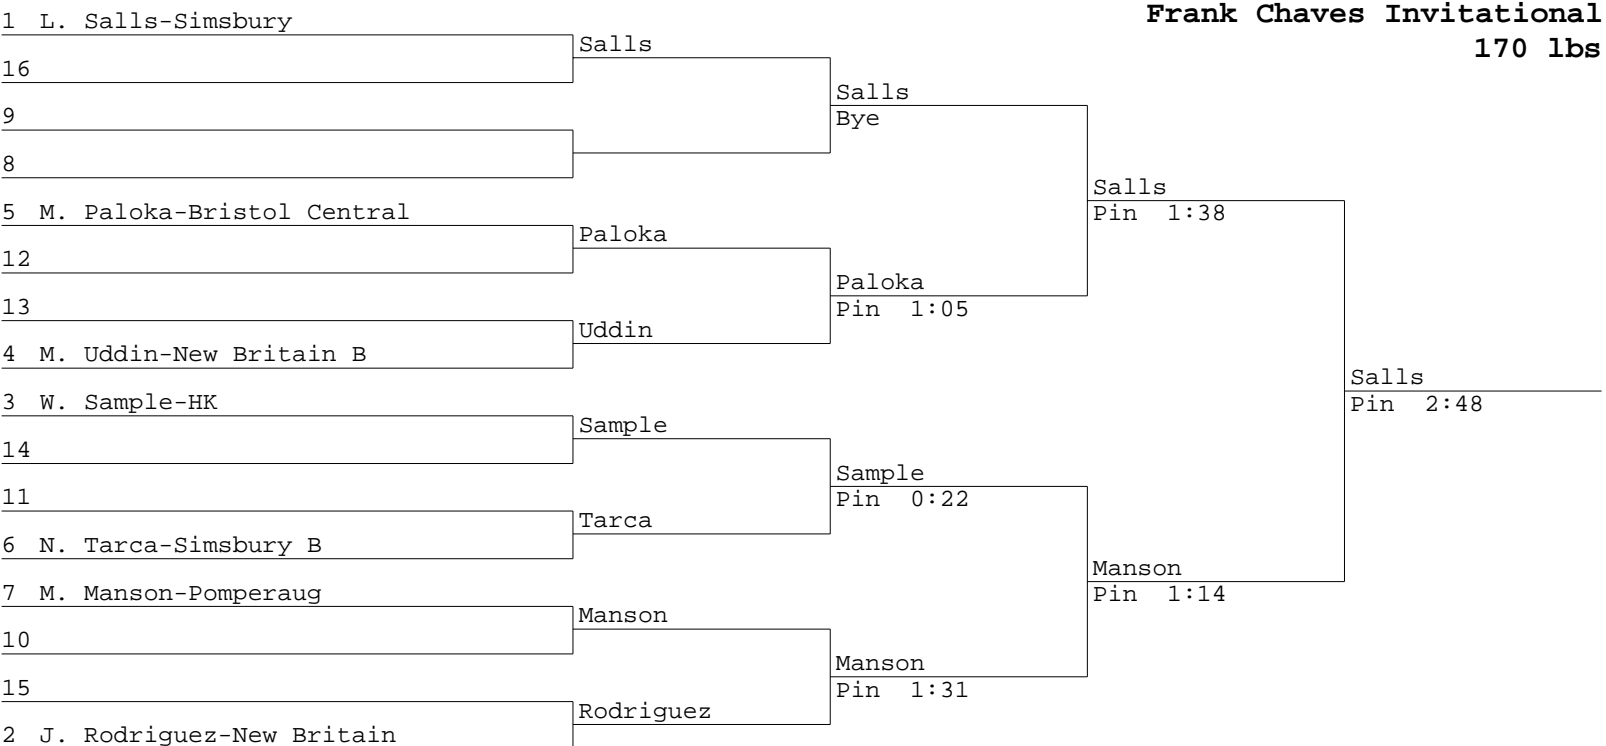

Frank Chaves Invitational
170 lbs

Tarca
Uddin