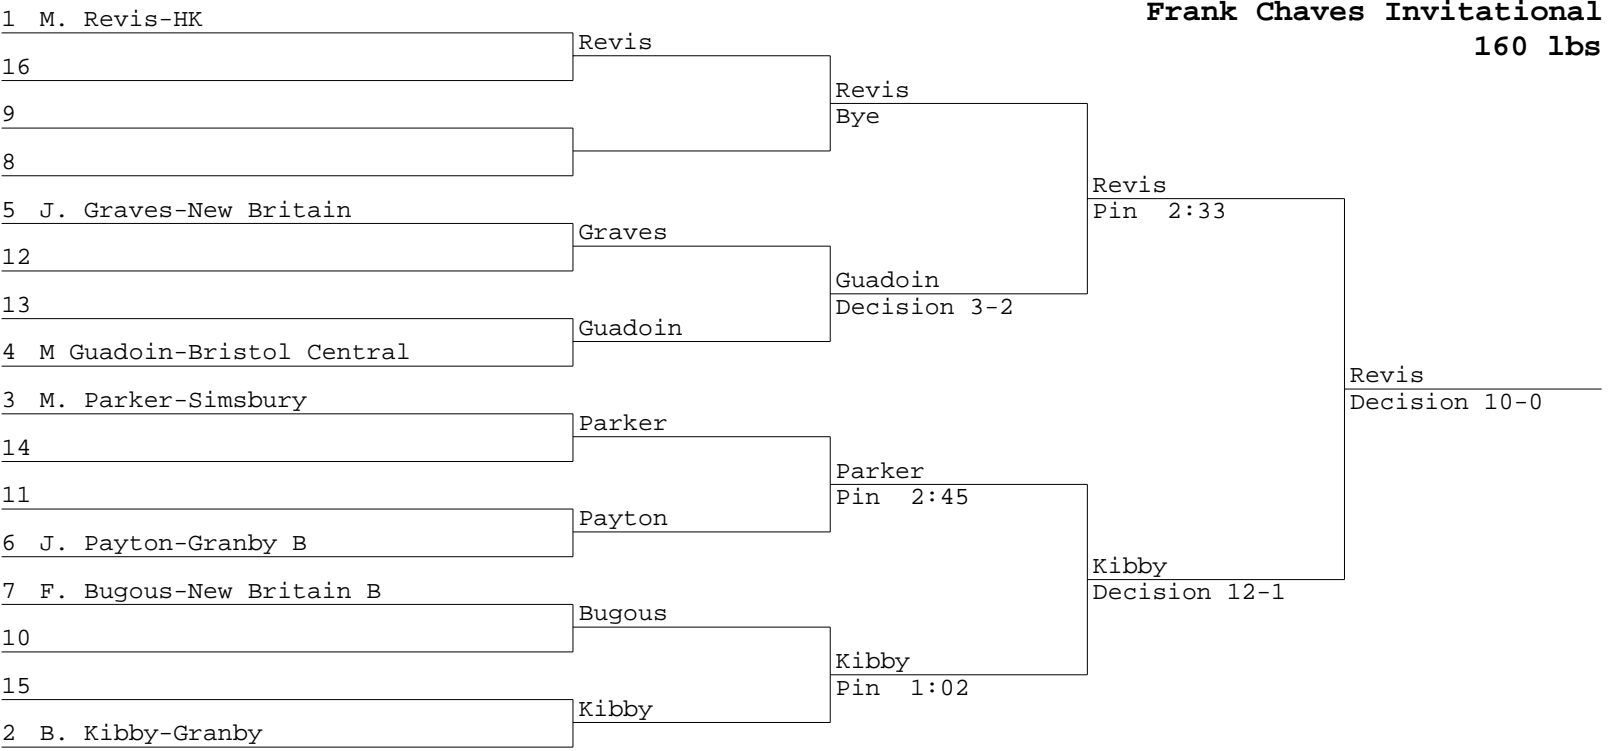

Frank Chaves Invitational
120 lbs

Wyzykowski
Aponte

Frank Chaves Invitational
126 lbs

Frank Chaves Invitational
132 lbs

**Frank Chaves Invitational
138 lbs**

Frith
Cubero

Frank Chaves Invitational
145 lbs

Frank Chaves Invitational
160 lbs