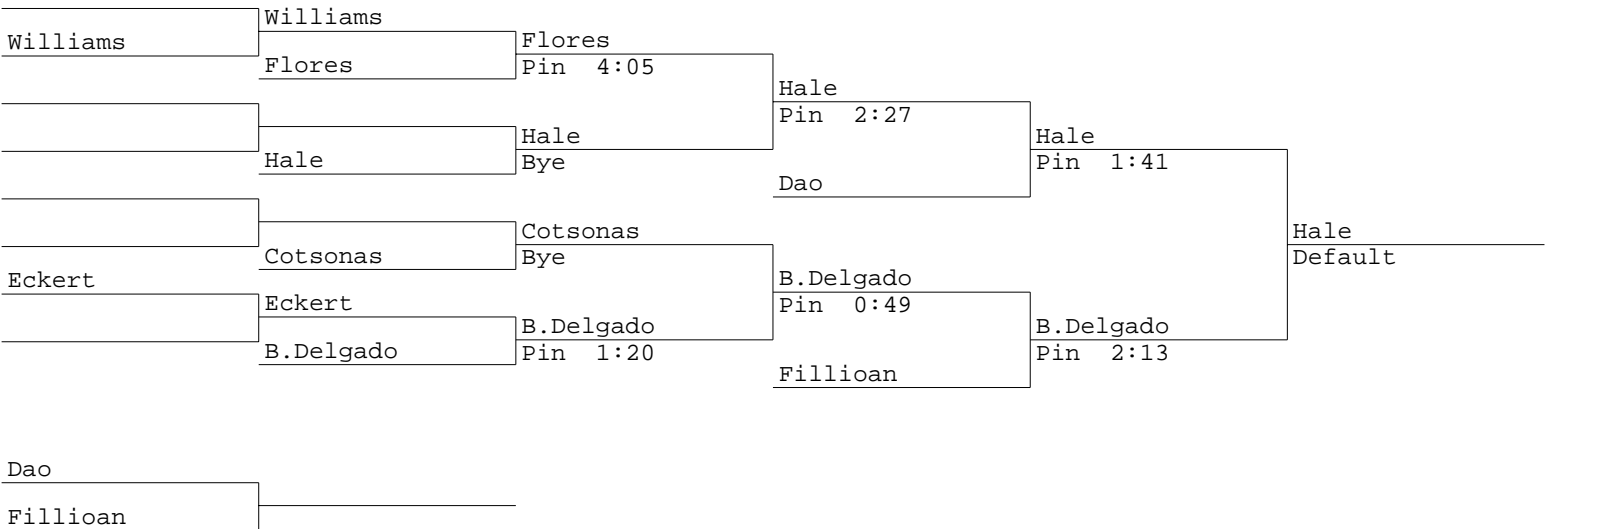

Frank Chaves Invitational
126 lbs