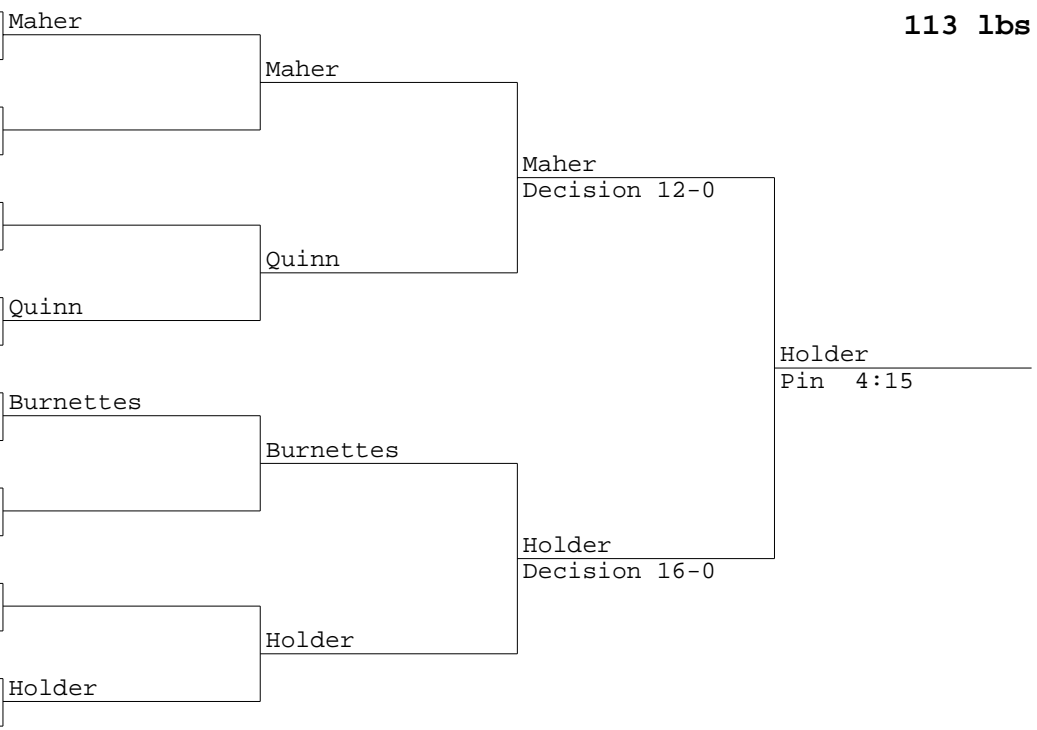

Frank Chaves Invitational
113 lbs

- 1 M. Maher-HK
- 16
- 9
- 8
- 5
- 12
- 13
- 4 M. Quinn-Pomperaug
- 3 L. Burnettes-Simsbury
- 14
- 11
- 6
- 7
- 10
- 15
- 2 B. Holder-Bristol Central