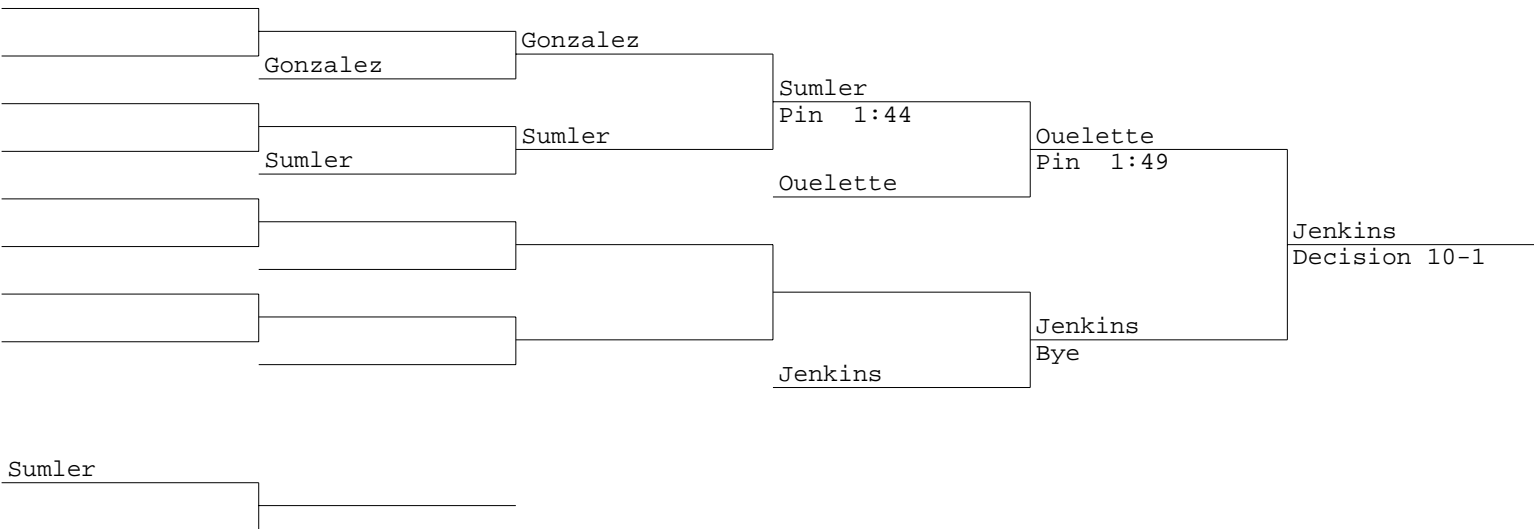

Frank Chaves Invitational
120 lbs

Wyzykowski
Aponte

Frank Chaves Invitational
126 lbs

Frank Chaves Invitational
132 lbs

**Frank Chaves Invitational
138 lbs**

Frith
Cubero

Frank Chaves Invitational
145 lbs

Frank Chaves Invitational
160 lbs