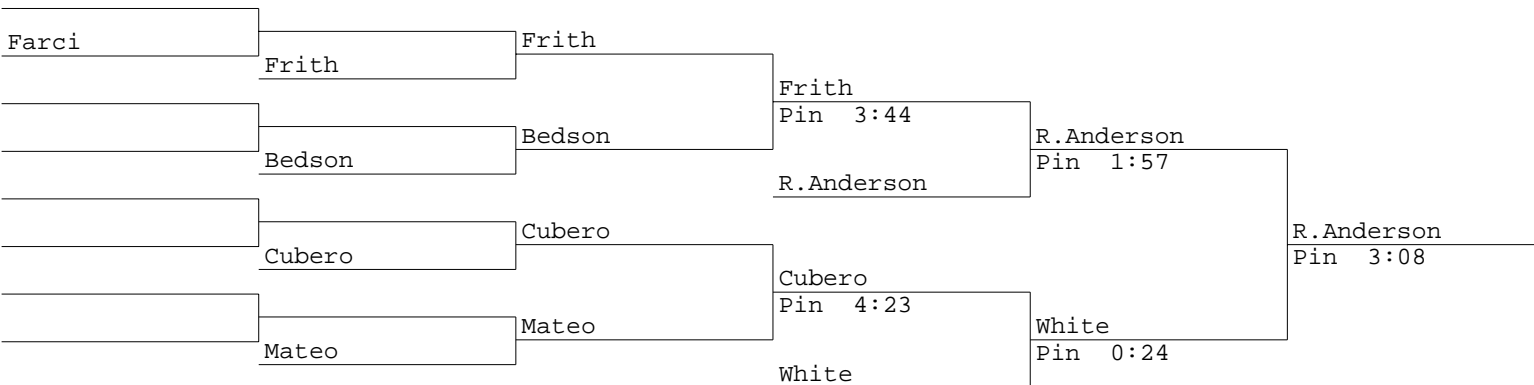

Frank Chaves Invitational
120 lbs

Wyzykowski
Aponte

Frank Chaves Invitational
126 lbs

Frank Chaves Invitational
132 lbs

**Frank Chaves Invitational
138 lbs**

Frith
Cubero

Frank Chaves Invitational
145 lbs

Frank Chaves Invitational
160 lbs