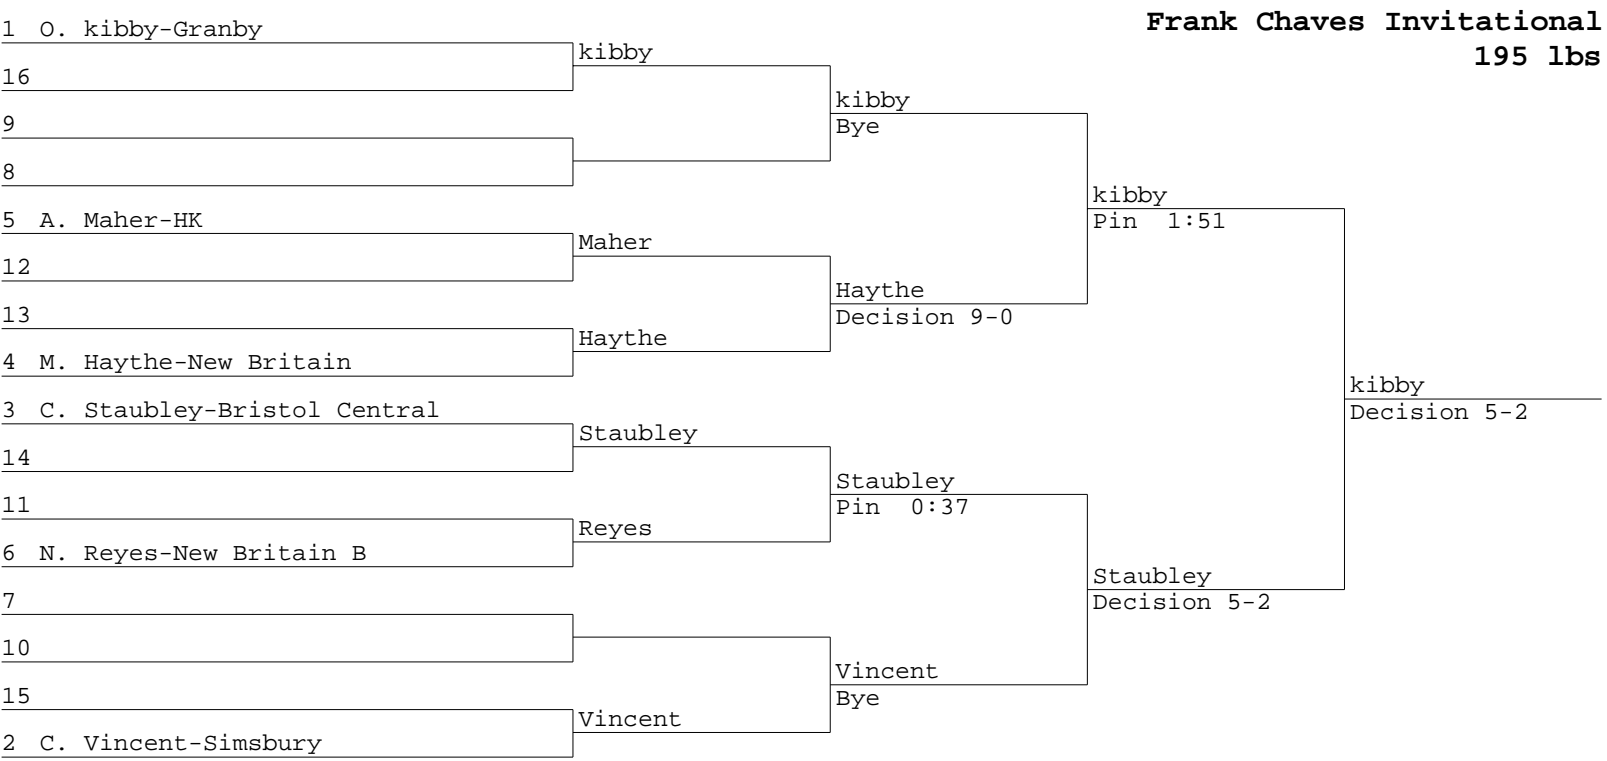

Frank Chaves Invitational
170 lbs

Tarca
Uddin

Frank Chaves Invitational
182 lbs

**Frank Chaves Invitational
195 lbs**

Reyes
Maher

**Frank Chaves Invitational
220 lbs**

L.Lucation
Arroyo

Frank Chaves Invitational
285 lbs