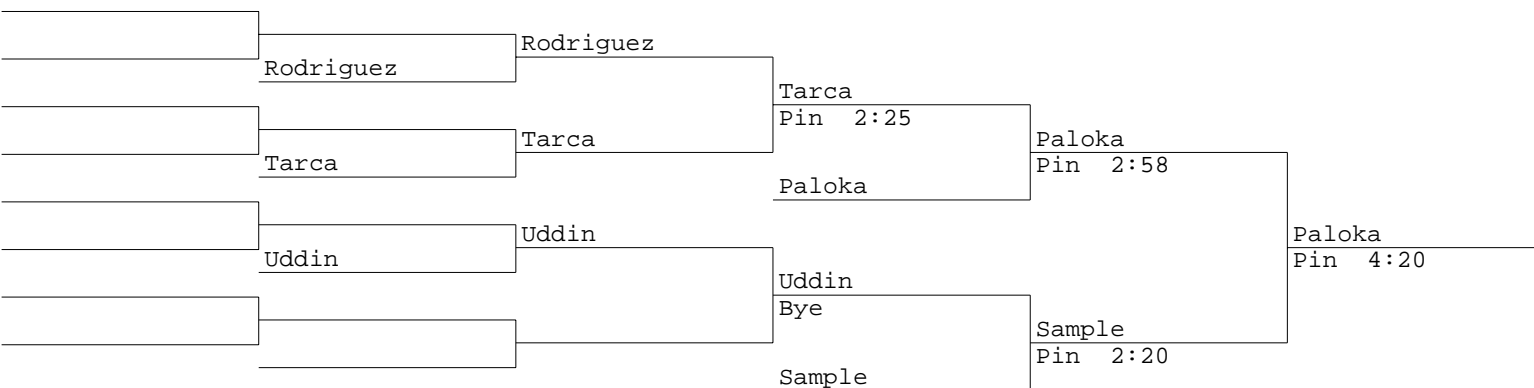

Frank Chaves Invitational
170 lbs

Tarca
Uddin