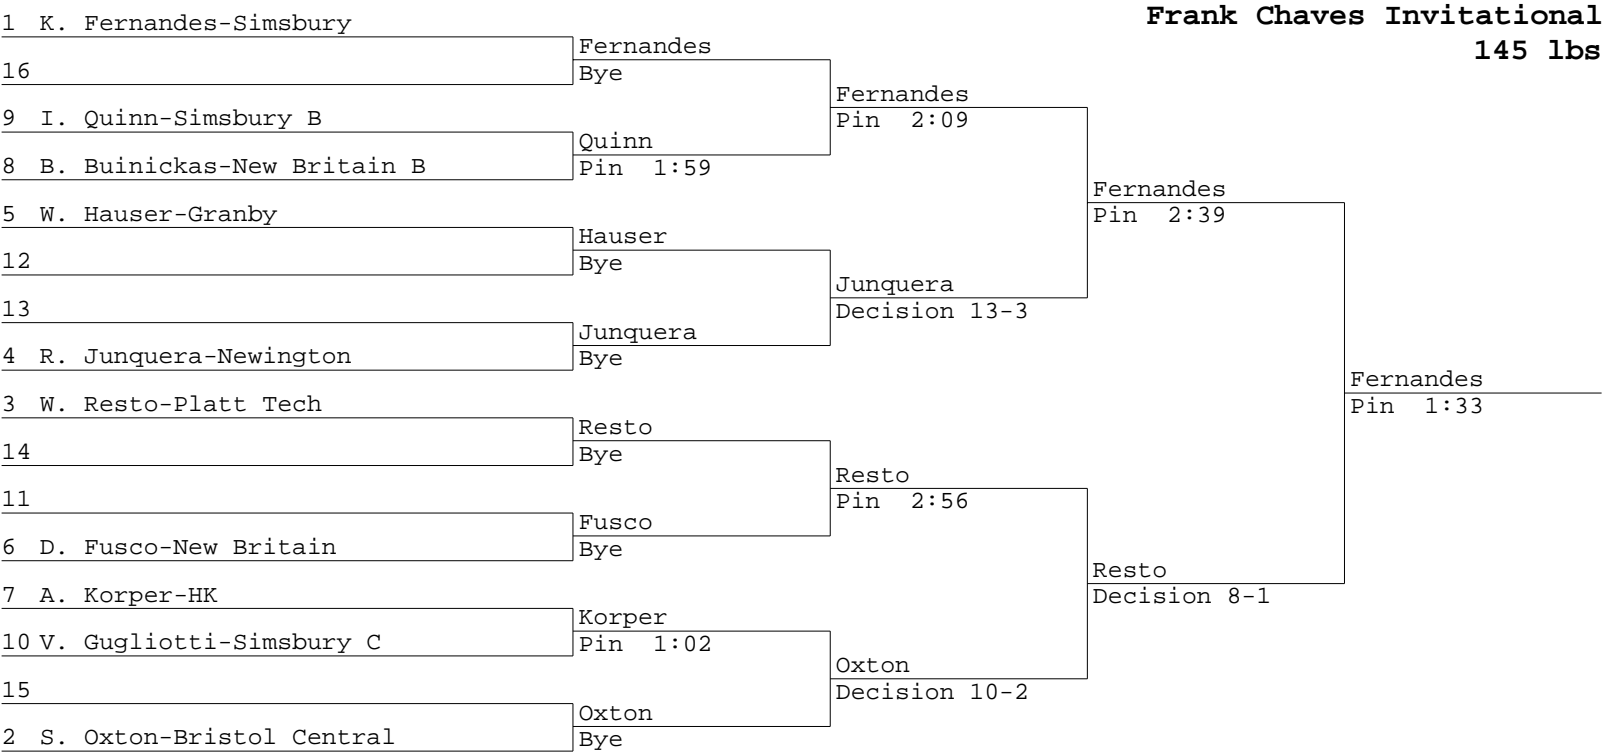

Frank Chaves Invitational
120 lbs

Wyzykowski
Aponte

Frank Chaves Invitational
126 lbs

Frank Chaves Invitational
132 lbs

**Frank Chaves Invitational
138 lbs**

Frith
Cubero

Frank Chaves Invitational
145 lbs

Frank Chaves Invitational
160 lbs