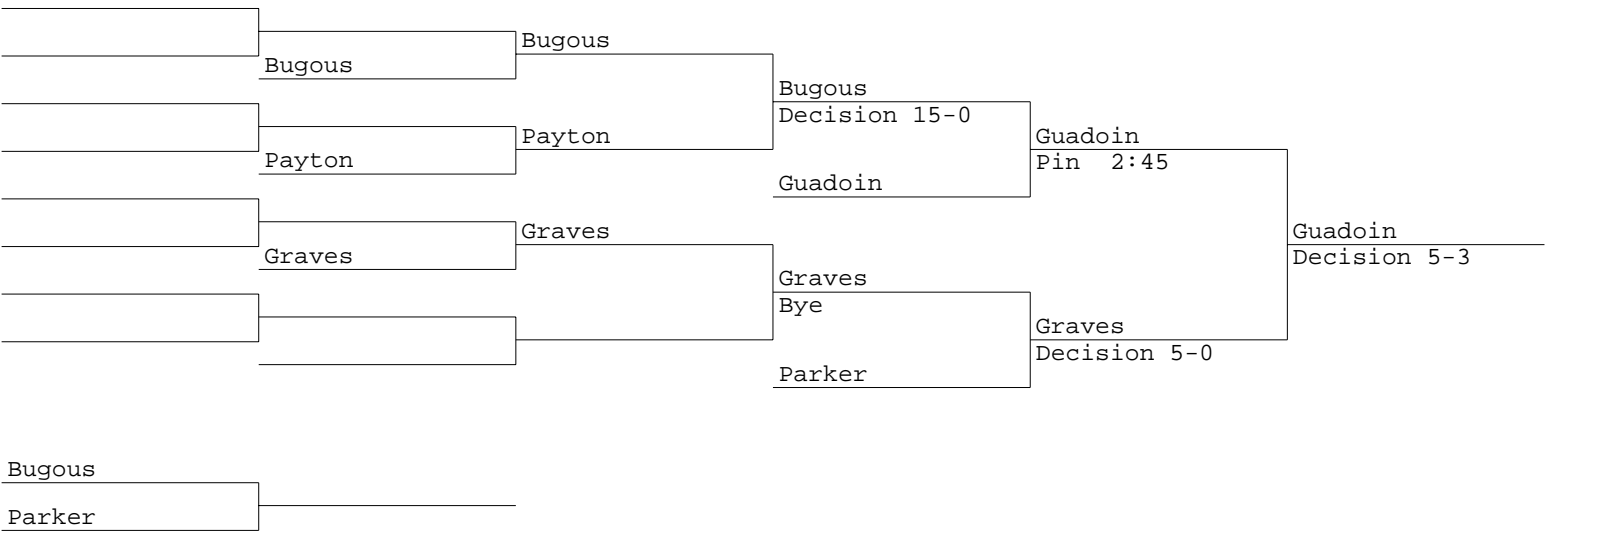

Frank Chaves Invitational
120 lbs

Wyzykowski
Aponte

Frank Chaves Invitational
126 lbs

Frank Chaves Invitational
132 lbs

**Frank Chaves Invitational
138 lbs**

Frith
Cubero

Frank Chaves Invitational
145 lbs

Frank Chaves Invitational
160 lbs