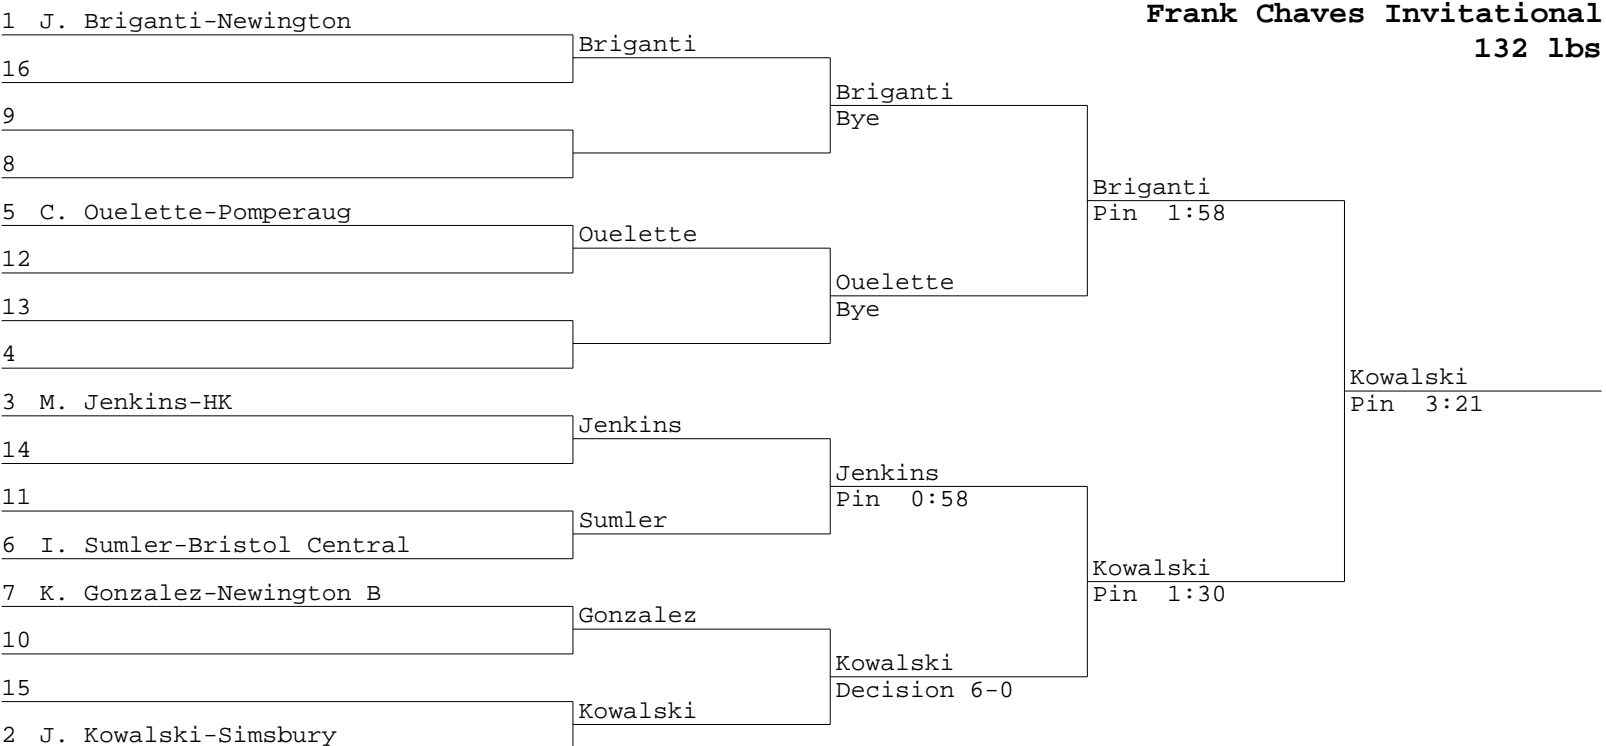

Frank Chaves Invitational
120 lbs

Wyzykowski
Aponte

Frank Chaves Invitational
126 lbs

Frank Chaves Invitational
132 lbs

**Frank Chaves Invitational
138 lbs**

Frith
Cubero

Frank Chaves Invitational
145 lbs

Frank Chaves Invitational
160 lbs