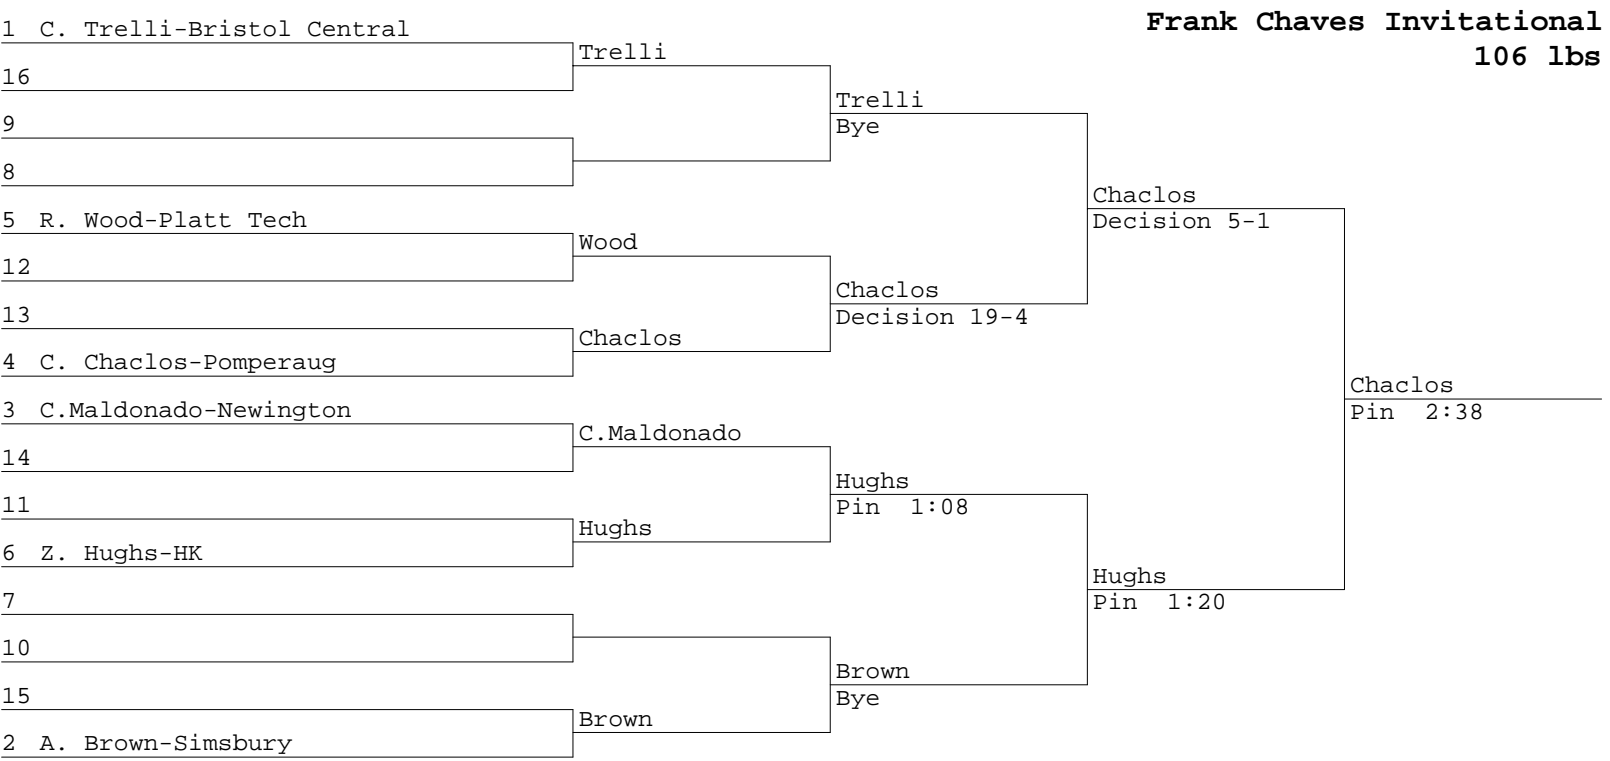

Rank	Chaves	Invitational Team Scores
1	181.5	Bristol Central
2	153.5	Simsbury
3	147.5	Pomperaug
4	138.0	HK
5	94.0	Granby
6	77.0	Newington
7	49.0	Platt Tech
8	37.0	New Britain
9	28.0	Simsbury B
10	28.0	Notre Dame
11	20.0	Newington B
12	19.0	Bristol Central B
13	16.0	Granby B
14	5.5	New Britain B
15	0.0	Simsbury C

**Frank Chaves Invitational
106 lbs**

C.Maldonado
Brown