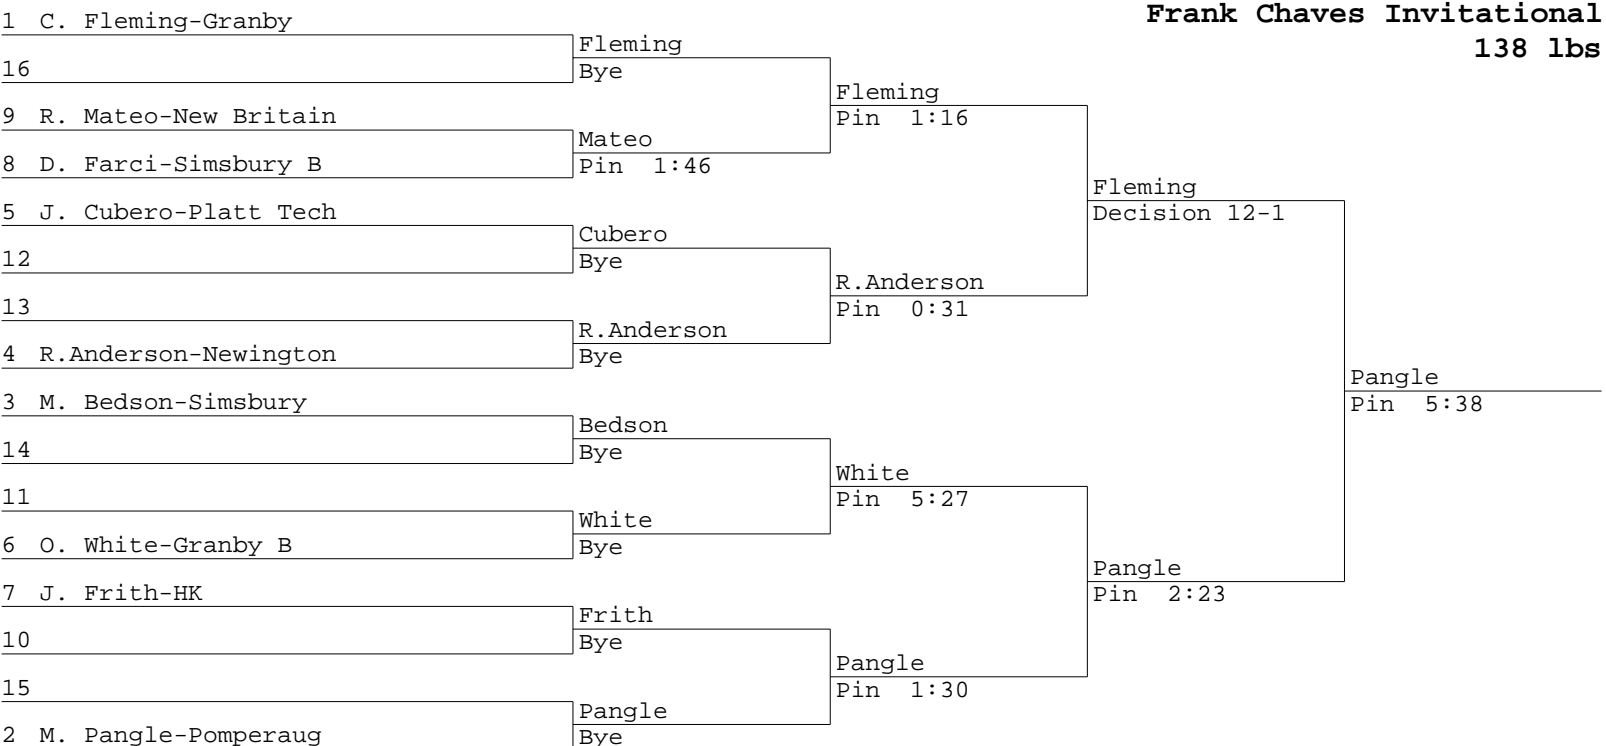

Frank Chaves Invitational
120 lbs

Wyzykowski
Aponte

Frank Chaves Invitational
126 lbs

Frank Chaves Invitational
132 lbs

**Frank Chaves Invitational
138 lbs**

Frith
Cubero

Frank Chaves Invitational
145 lbs

Frank Chaves Invitational
160 lbs