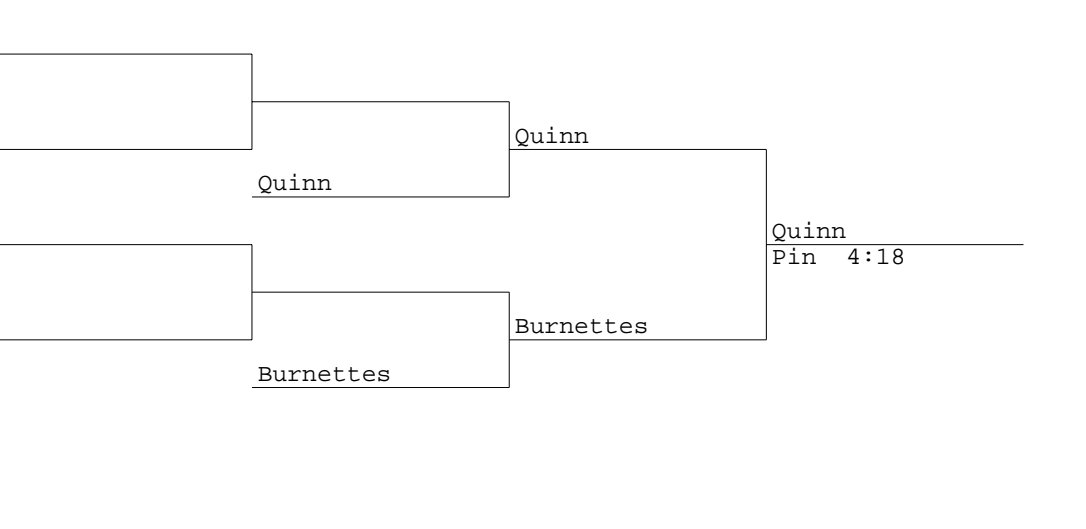

Frank Chaves Invitational
113 lbs

- 1 M. Maher-HK
- 16
- 9
- 8
- 5
- 12
- 13
- 4 M. Quinn-Pomperaug
- 3 L. Burnettes-Simsbury
- 14
- 11
- 6
- 7
- 10
- 15
- 2 B. Holder-Bristol Central