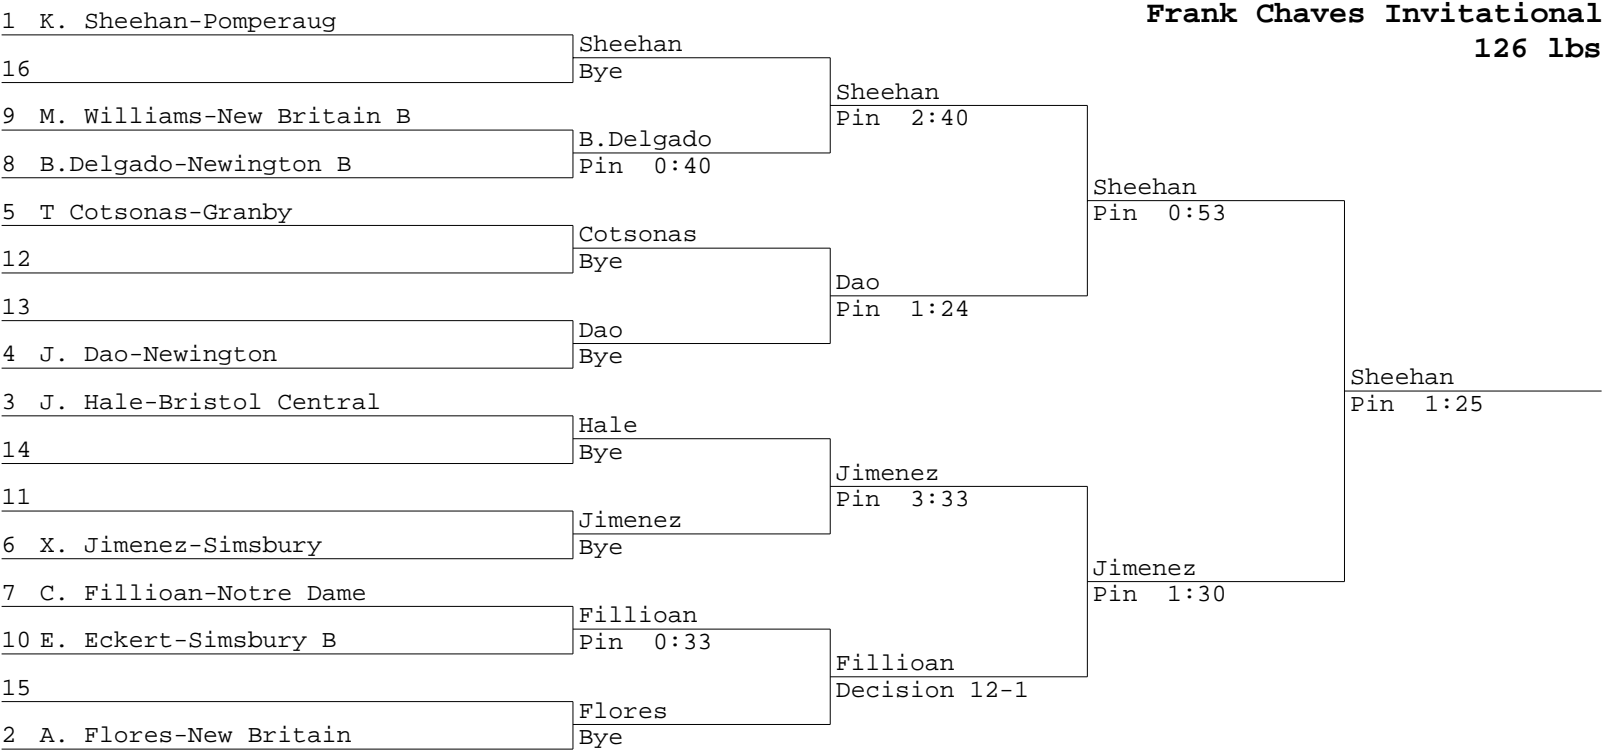

Frank Chaves Invitational
126 lbs