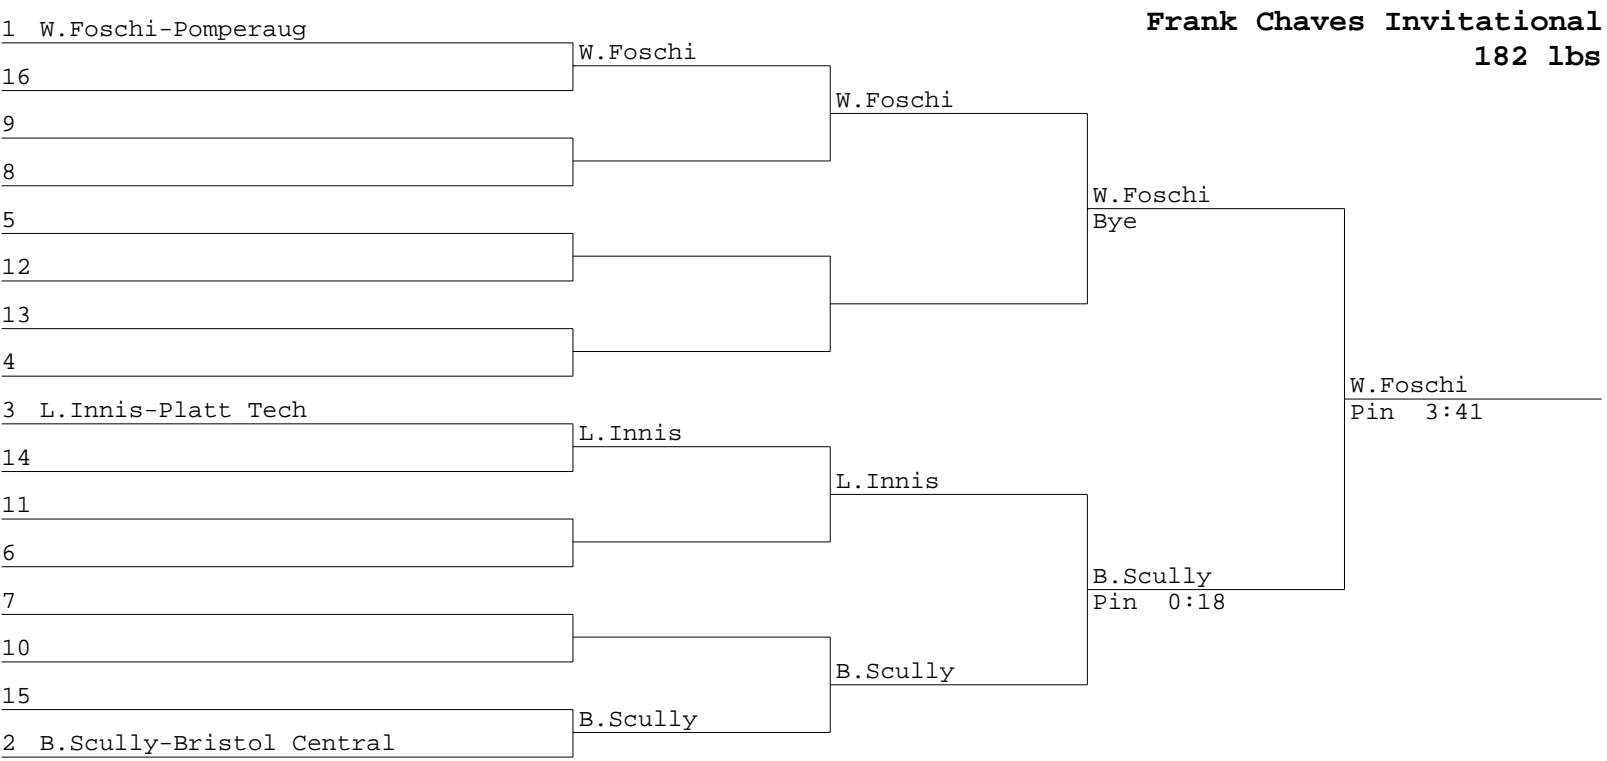

Frank Chaves Invitational
182 lbs