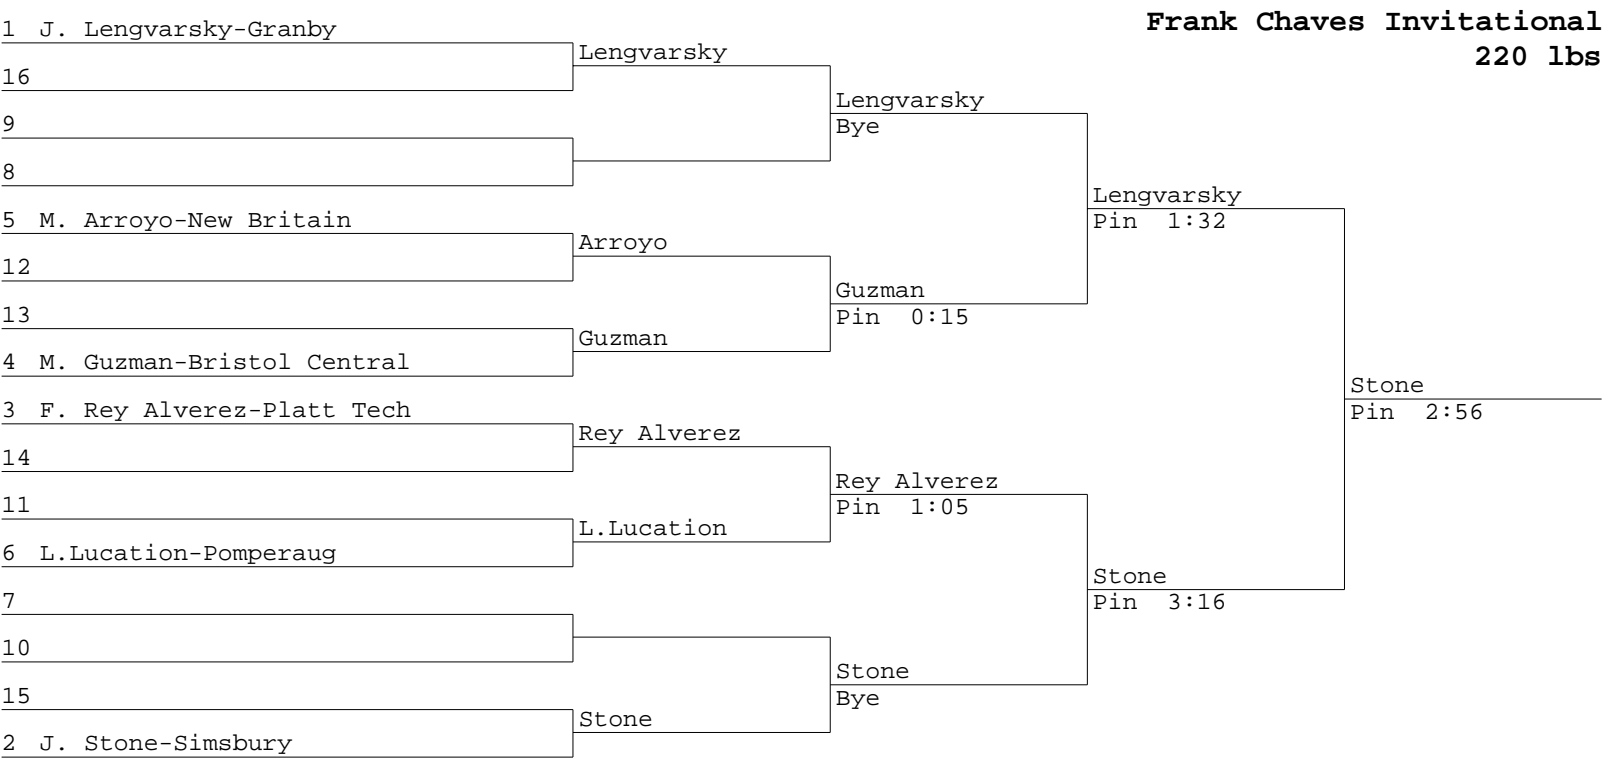

Frank Chaves Invitational
170 lbs

Tarca
Uddin

Frank Chaves Invitational
182 lbs

**Frank Chaves Invitational
195 lbs**

Reyes
Maher

**Frank Chaves Invitational
220 lbs**

L.Lucation
Arroyo

Frank Chaves Invitational
285 lbs