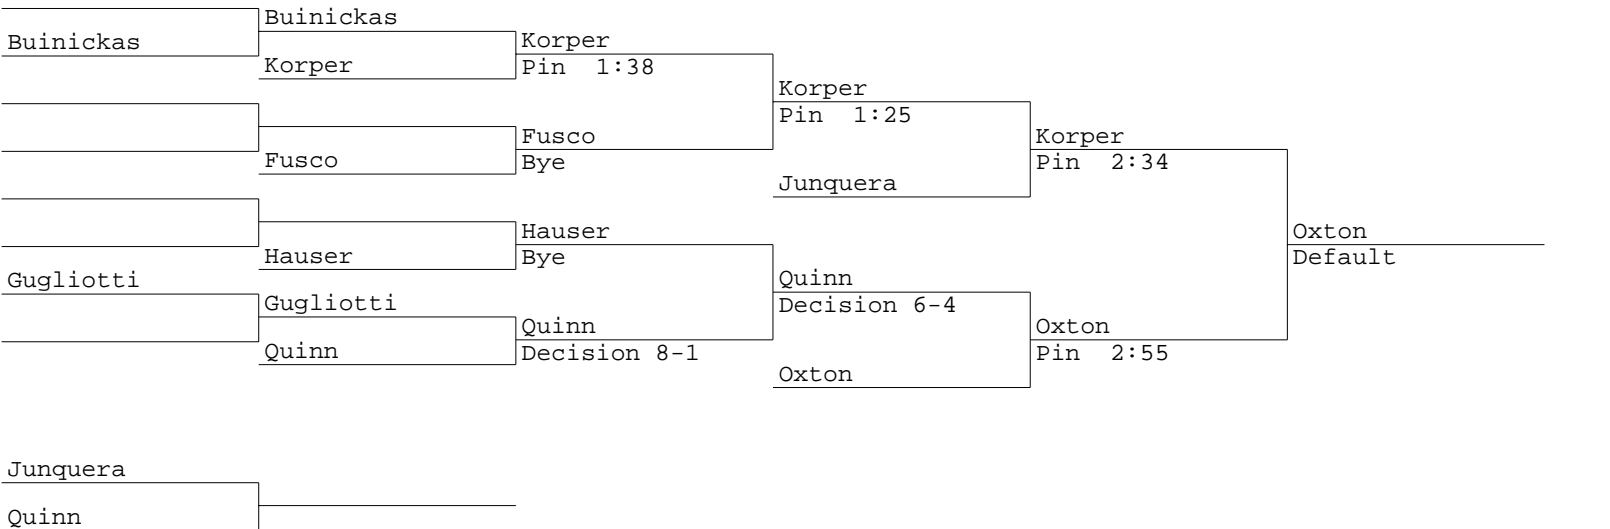

Frank Chaves Invitational
120 lbs

Wyzykowski
Aponte

Frank Chaves Invitational
126 lbs

Frank Chaves Invitational
132 lbs

**Frank Chaves Invitational
138 lbs**

Frith
Cubero

Frank Chaves Invitational
145 lbs

Frank Chaves Invitational
160 lbs