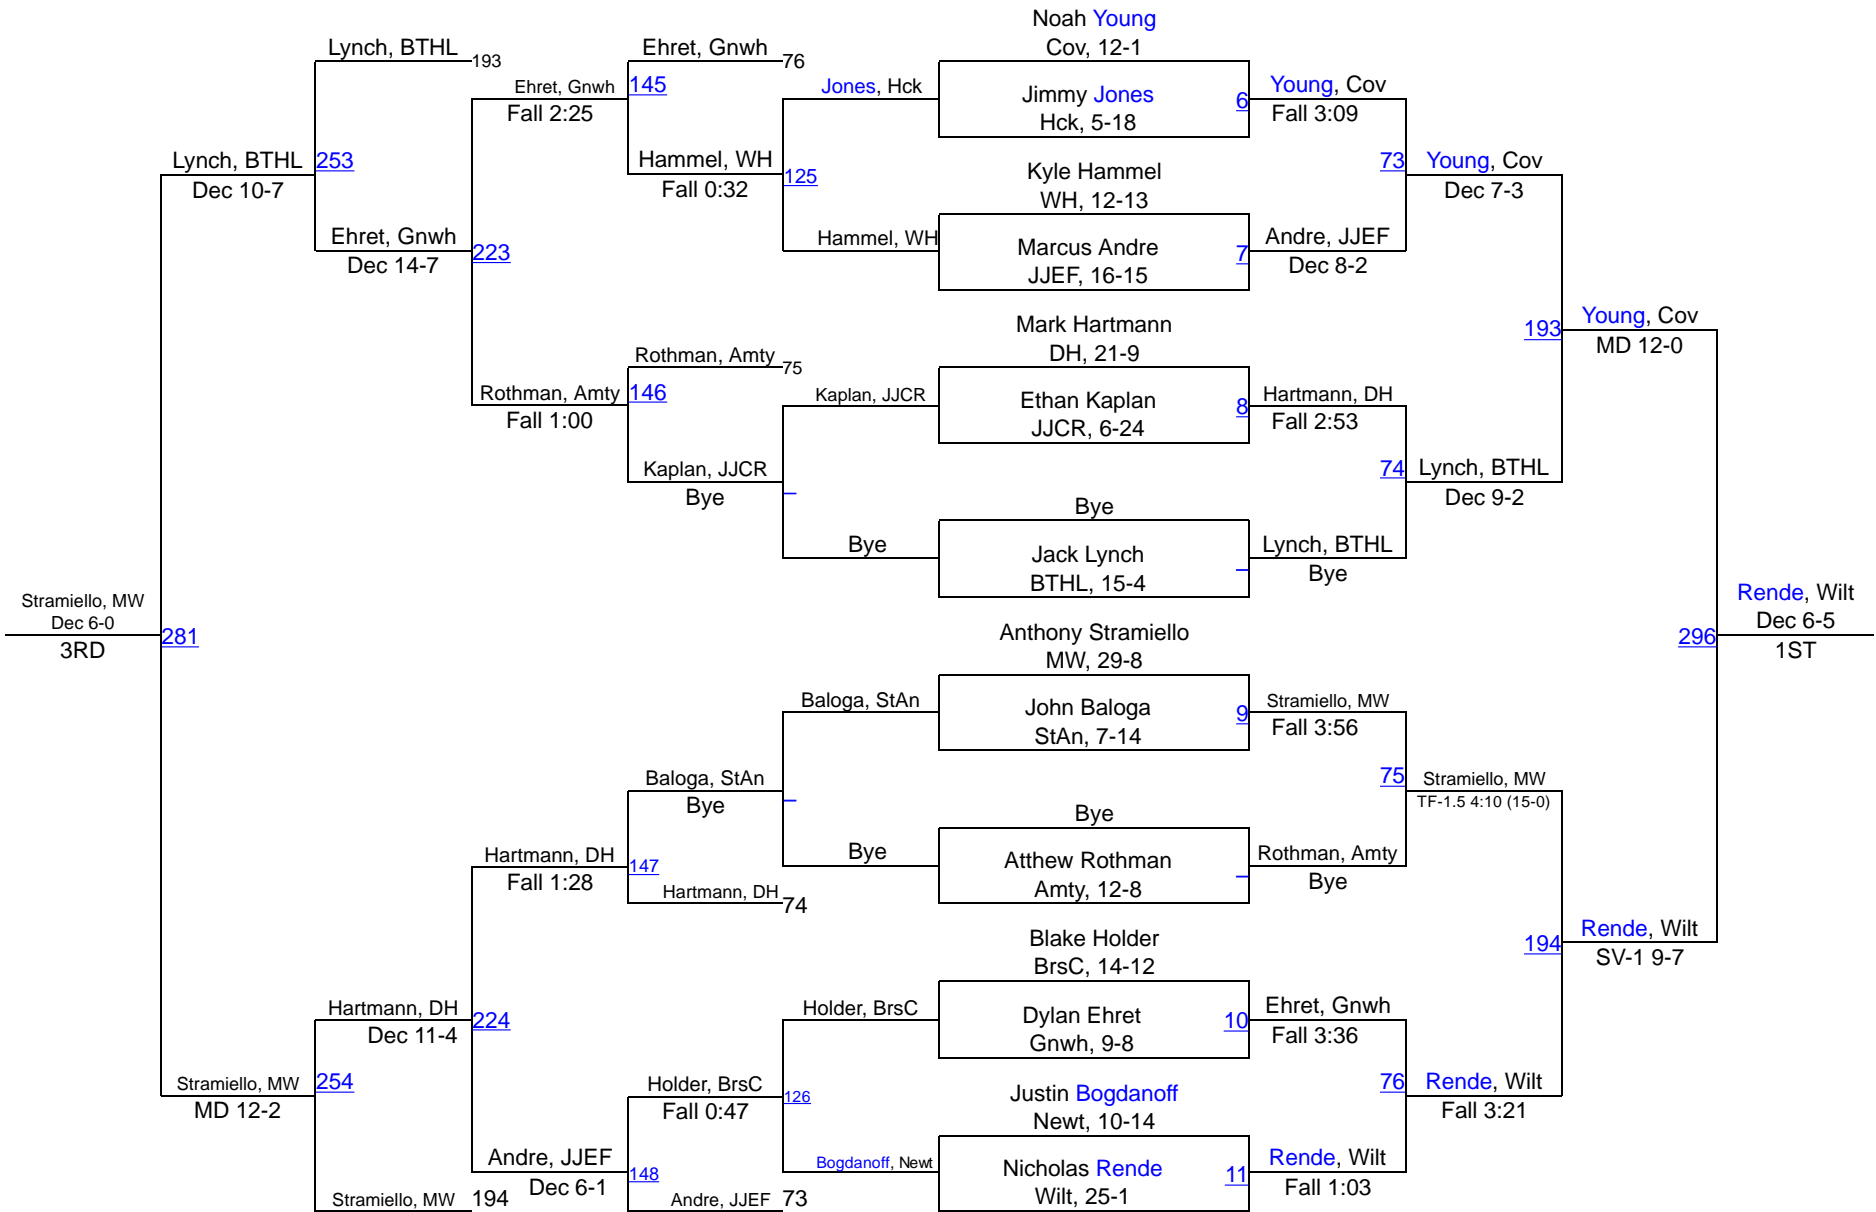

Team Scores

	Team Name	Points	1st	2nd	3rd	4th	Total
1.	Monroe-Woodbury	202.0	5	2	1	4	12
2.	St. Anthony`s	155.0	0	3	3	3	9
3.	Newtown	134.5	4	1	0	1	6
4.	Daniel Hand	127.0	1	1	2	2	6
5.	Bristol Central	93.5	0	2	1	1	4
6.	Westhill	85.0	1	0	0	1	2
7.	Fitch	72.0	1	1	0	0	2
8.	Greenwich	71.0	0	2	0	0	2
9.	Ridgefield	68.5	0	1	2	0	3
10.	JJ East Fishkill	66.5	1	0	1	0	2
11.	Coventry	59.5	0	2	2	0	4
12.	Wilton	52.0	1	0	2	1	4
13.	Amity	47.0	1	0	1	0	2
14.	Stamford	32.5	0	0	0	1	1
15.	Bethel	22.0	0	0	0	1	1
16.	Hackley	14.0	0	0	0	0	0
17.	JJ Cross River	11.0	0	0	0	0	0

Ridgefield Challenge

99

Ridgefield Challenge

120

Ridgefield Challenge

152

Ridgefield Challenge

160