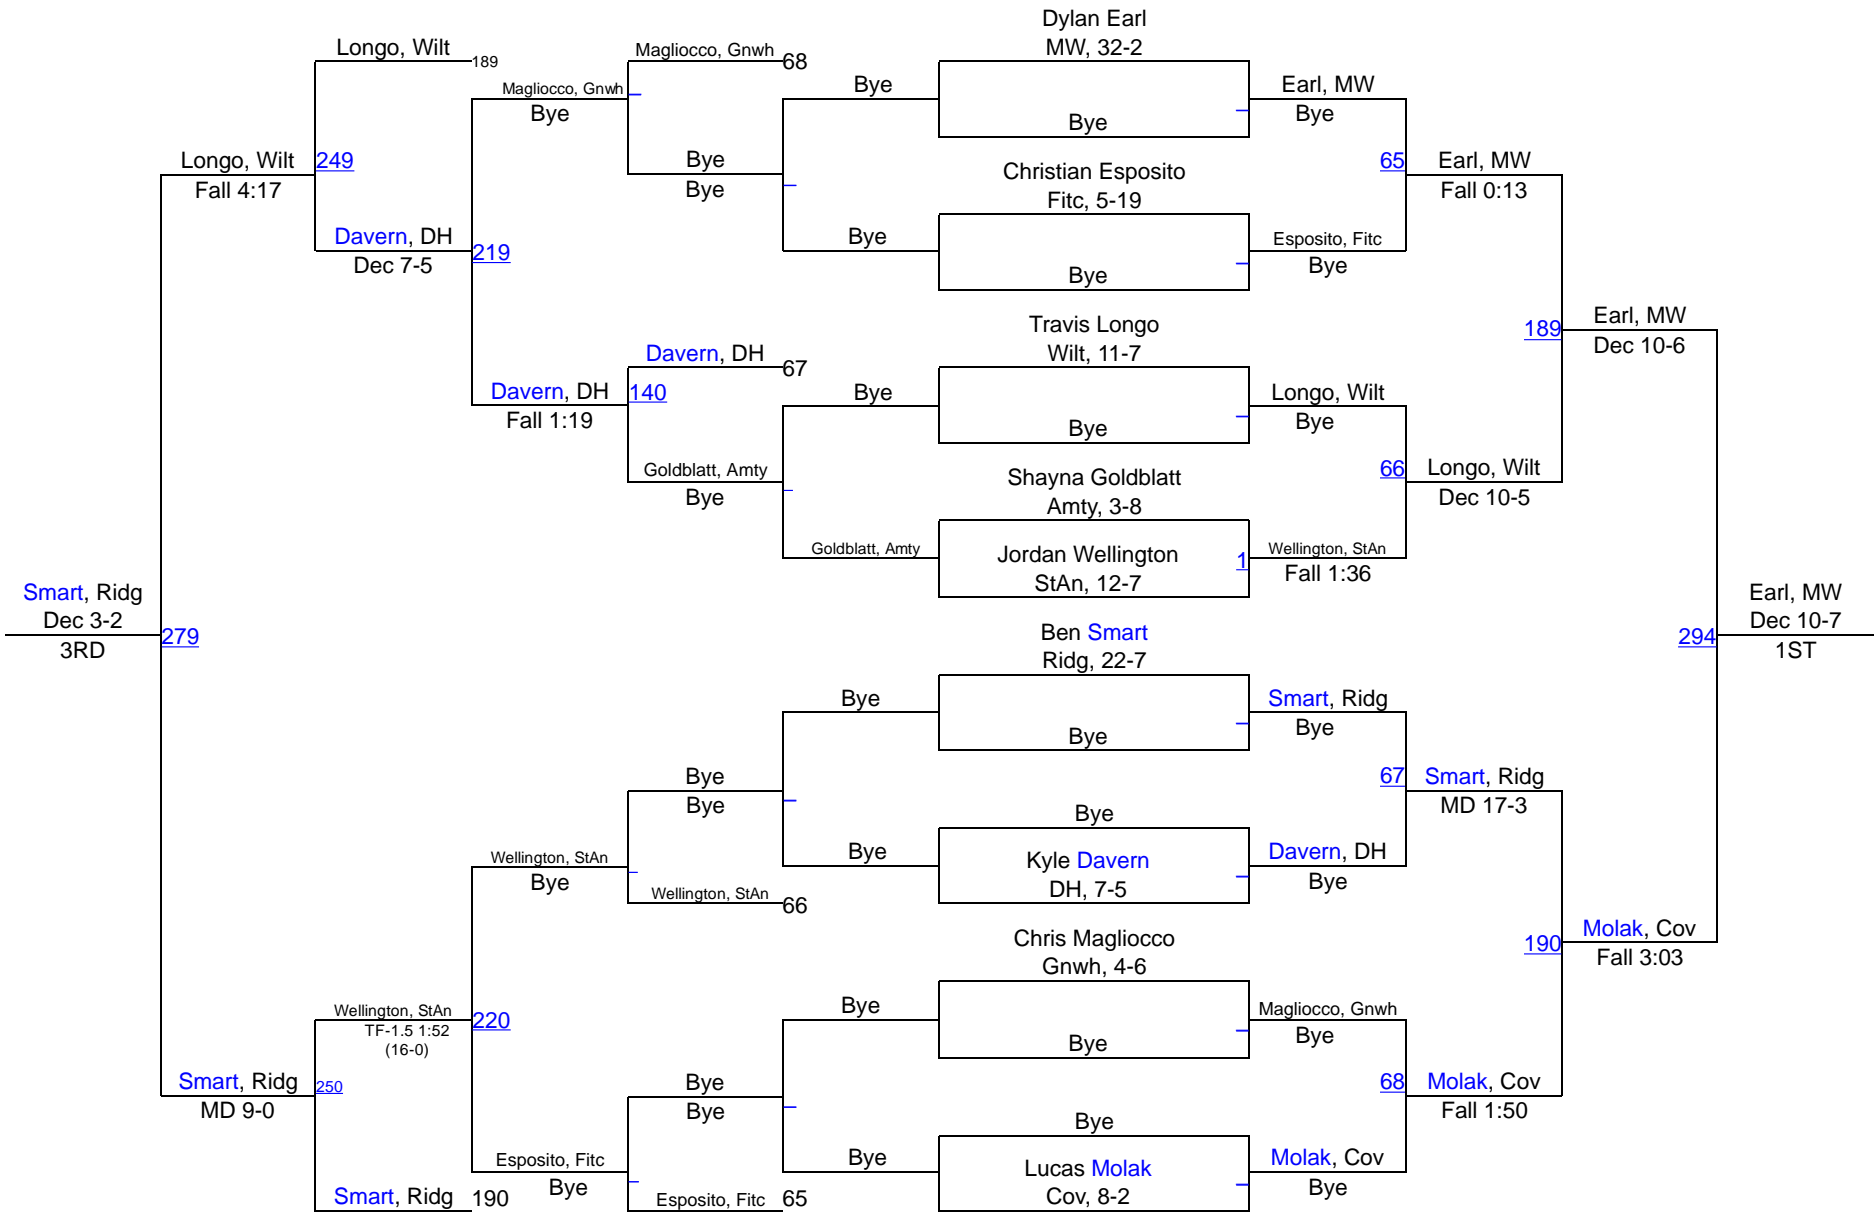

Team Scores

	Team Name	Points	1st	2nd	3rd	4th	Total
1.	Monroe-Woodbury	202.0	5	2	1	4	12
2.	St. Anthony`s	155.0	0	3	3	3	9
3.	Newtown	134.5	4	1	0	1	6
4.	Daniel Hand	127.0	1	1	2	2	6
5.	Bristol Central	93.5	0	2	1	1	4
6.	Westhill	85.0	1	0	0	1	2
7.	Fitch	72.0	1	1	0	0	2
8.	Greenwich	71.0	0	2	0	0	2
9.	Ridgefield	68.5	0	1	2	0	3
10.	JJ East Fishkill	66.5	1	0	1	0	2
11.	Coventry	59.5	0	2	2	0	4
12.	Wilton	52.0	1	0	2	1	4
13.	Amity	47.0	1	0	1	0	2
14.	Stamford	32.5	0	0	0	1	1
15.	Bethel	22.0	0	0	0	1	1
16.	Hackley	14.0	0	0	0	0	0
17.	JJ Cross River	11.0	0	0	0	0	0

Ridgefield Challenge

99

Ridgefield Challenge

120

Ridgefield Challenge

152

Ridgefield Challenge

160