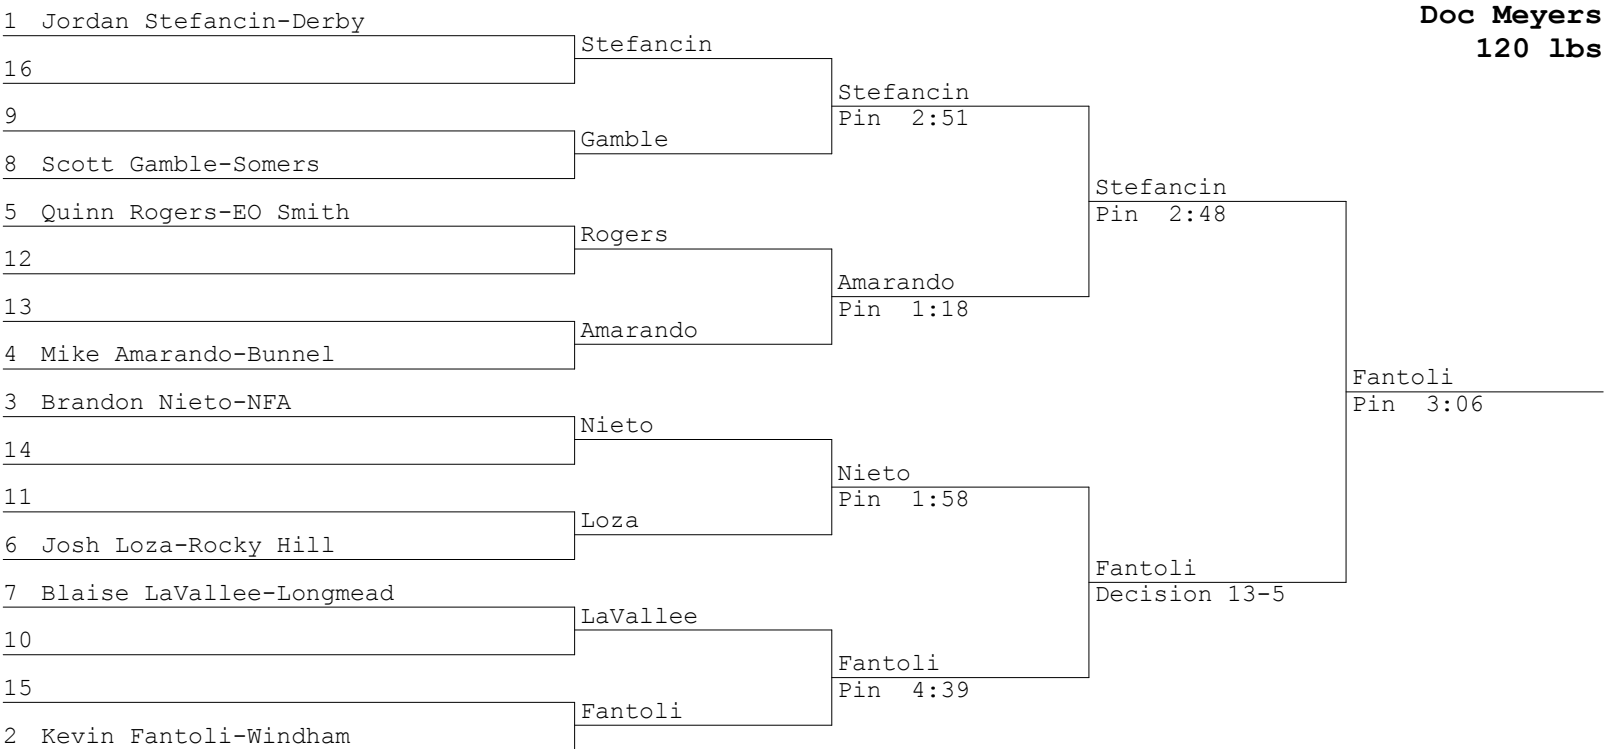

Doc Meyers Team Scores

1	223.0	Windham
2	116.0	EO Smith
3	112.0	Longmead
4	110.0	Derby
5	98.0	Bunnet
6	89.0	Rocky Hill
7	66.0	Somers
8	47.0	NFA
9	7.0	Seymour

Soto

Farachi

LaVallee
Nieto

Deroches
Urban

Bellamy
Fazio

Dana
Charles

DElia
Tharp

Graham
Thelusma

Grant
Forest

Snodgrass

1 Josh Santos-EO Smith

16 Santos

9 Santos

8 Santos

5 Decision 2-1

12 Malave

13 Malave

4 Jaden Malave-Windham

Santos
Decision 4-1

3 Anthony Slowik-Derby

14 Slowik

11 Slowik

6 Berry
Pin 5:19

7 Berry

10 Berry

15 Berry

2 Lachlan Berry-Longmead