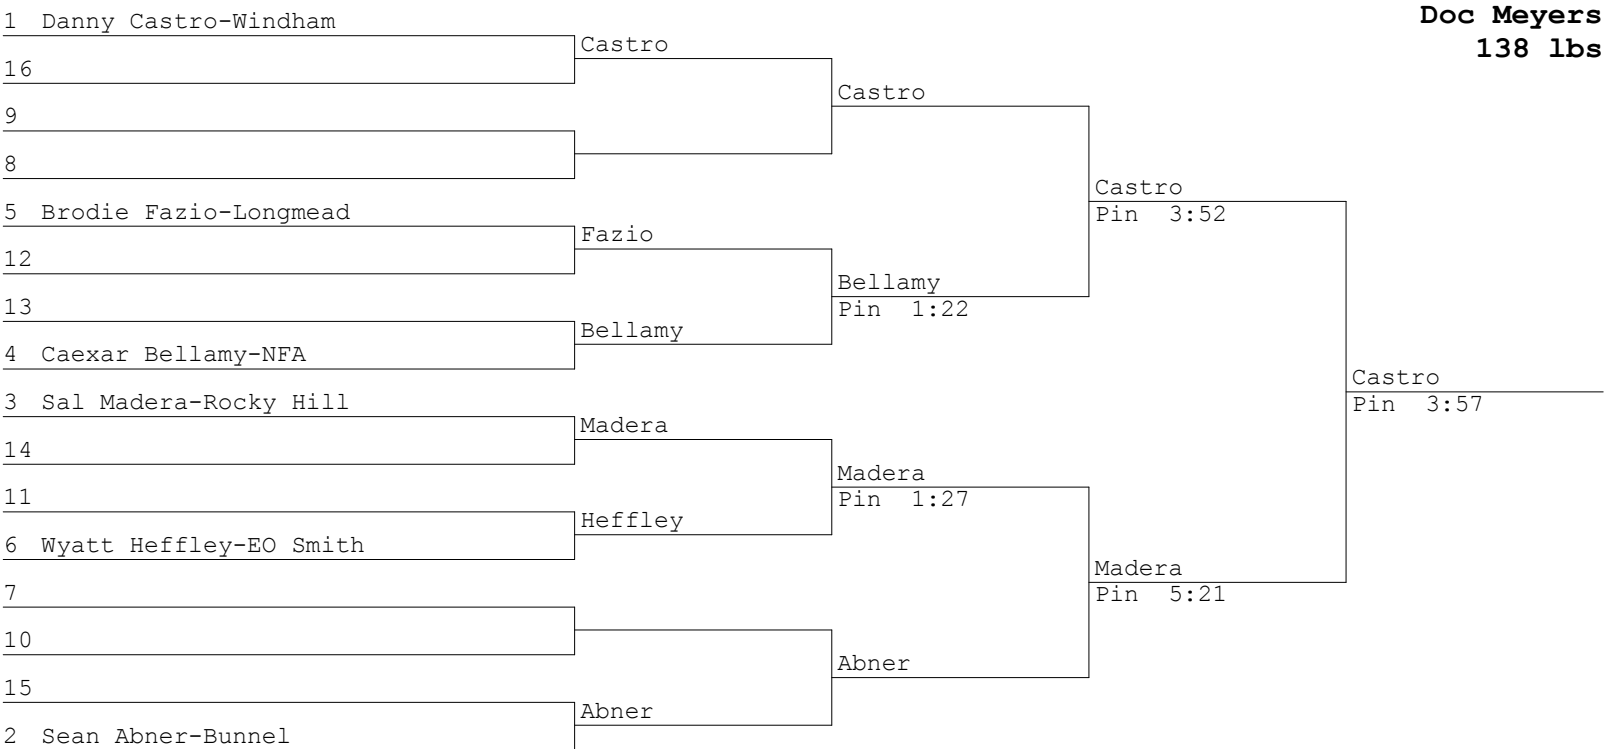

Doc Meyers Team Scores

1	223.0	Windham
2	116.0	EO Smith
3	112.0	Longmead
4	110.0	Derby
5	98.0	Bunnet
6	89.0	Rocky Hill
7	66.0	Somers
8	47.0	NFA
9	7.0	Seymour

Soto

Farachi

LaVallee
Nieto

Deroches
Urban

Bellamy
Fazio

Dana
Charles

DElia
Tharp

Graham
Thelusma

Grant
Forest

Snodgrass

1 Josh Santos-EO Smith

16 Santos

9 Santos

8 Santos

5 Decision 2-1

12 Malave

13 Malave

4 Jaden Malave-Windham

Santos
Decision 4-1

3 Anthony Slowik-Derby

14 Slowik

11 Slowik

6 Berry
Pin 5:19

7 Berry

10 Berry

15 Berry

2 Lachlan Berry-Longmead