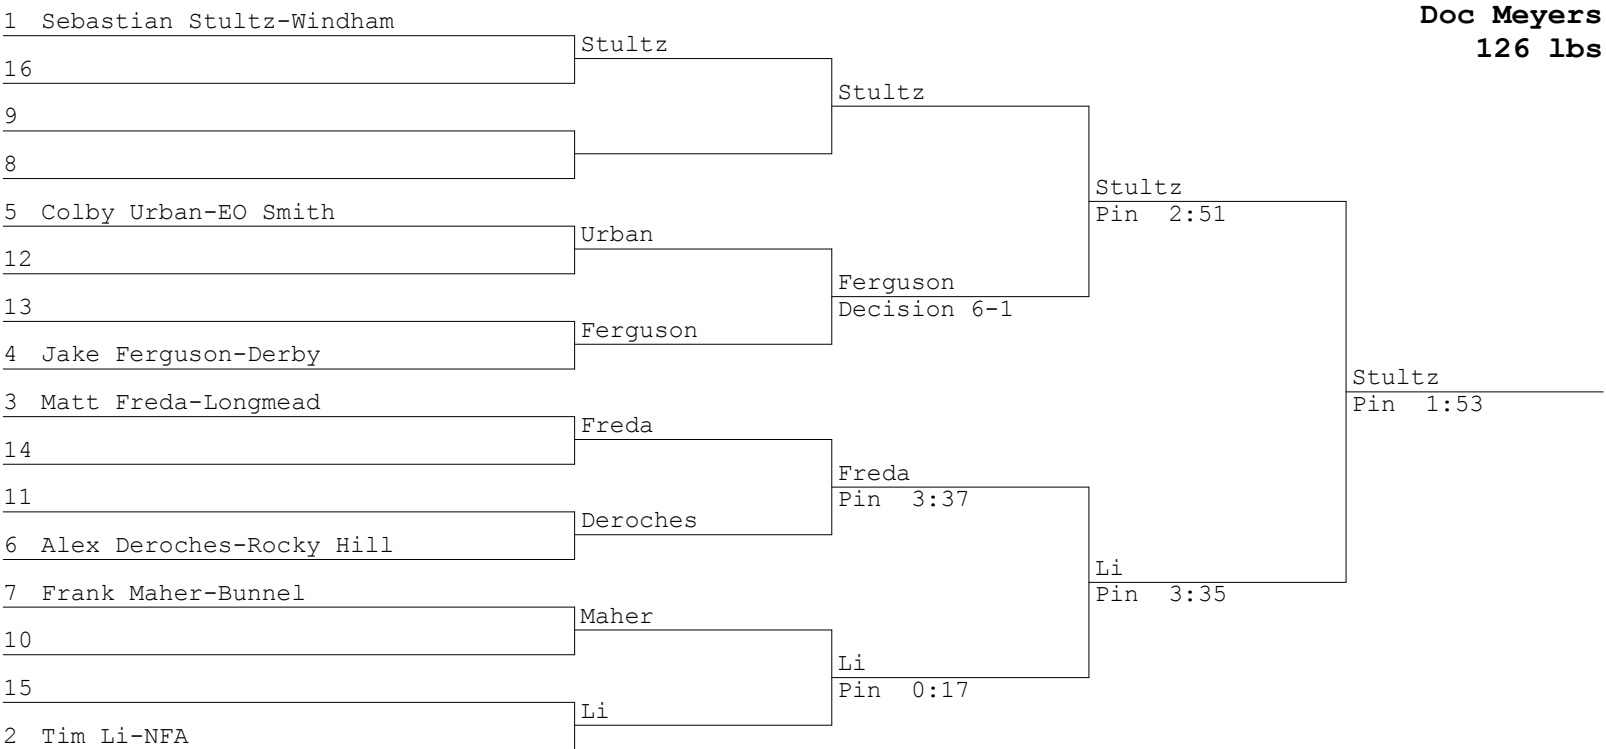

Doc Meyers Team Scores

1	223.0	Windham
2	116.0	EO Smith
3	112.0	Longmead
4	110.0	Derby
5	98.0	Bunnet
6	89.0	Rocky Hill
7	66.0	Somers
8	47.0	NFA
9	7.0	Seymour

Soto

Farachi

LaVallee
Nieto

Deroches
Urban

Bellamy
Fazio

Dana
Charles

DElia
Tharp

Graham
Thelusma

Grant
Forest

Snodgrass

1 Josh Santos-EO Smith

16 Santos

9 Santos

8 Santos

5 Decision 2-1

12 Malave

13 Malave

4 Jaden Malave-Windham

Santos
Decision 4-1

3 Anthony Slowik-Derby

14 Slowik

11 Slowik

6 Berry
Pin 5:19

7 Berry

10 Berry

15 Berry

2 Lachlan Berry-Longmead