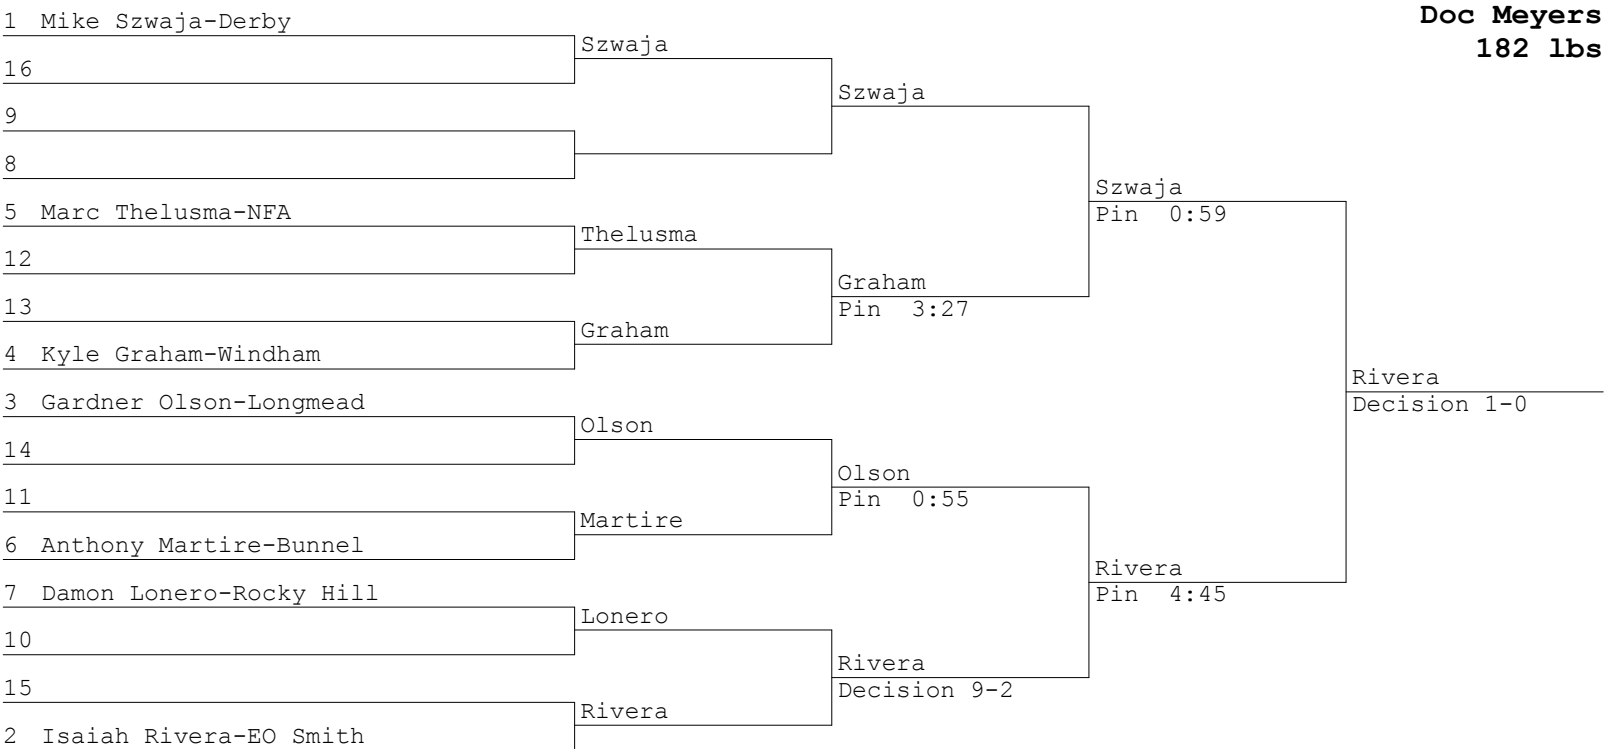

Dana
Charles

DElia
Tharp

Graham
Thelusma

Grant
Forest

Snodgrass

1 Josh Santos-EO Smith

16 Santos

9 Santos

8 Santos

5 Decision 2-1

12 Malave

13 Malave

4 Jaden Malave-Windham

Santos
Decision 4-1

3 Anthony Slowik-Derby

14 Slowik

11 Slowik

6 Berry
Pin 5:19

7 Berry

10 Berry

15 Berry

2 Lachlan Berry-Longmead