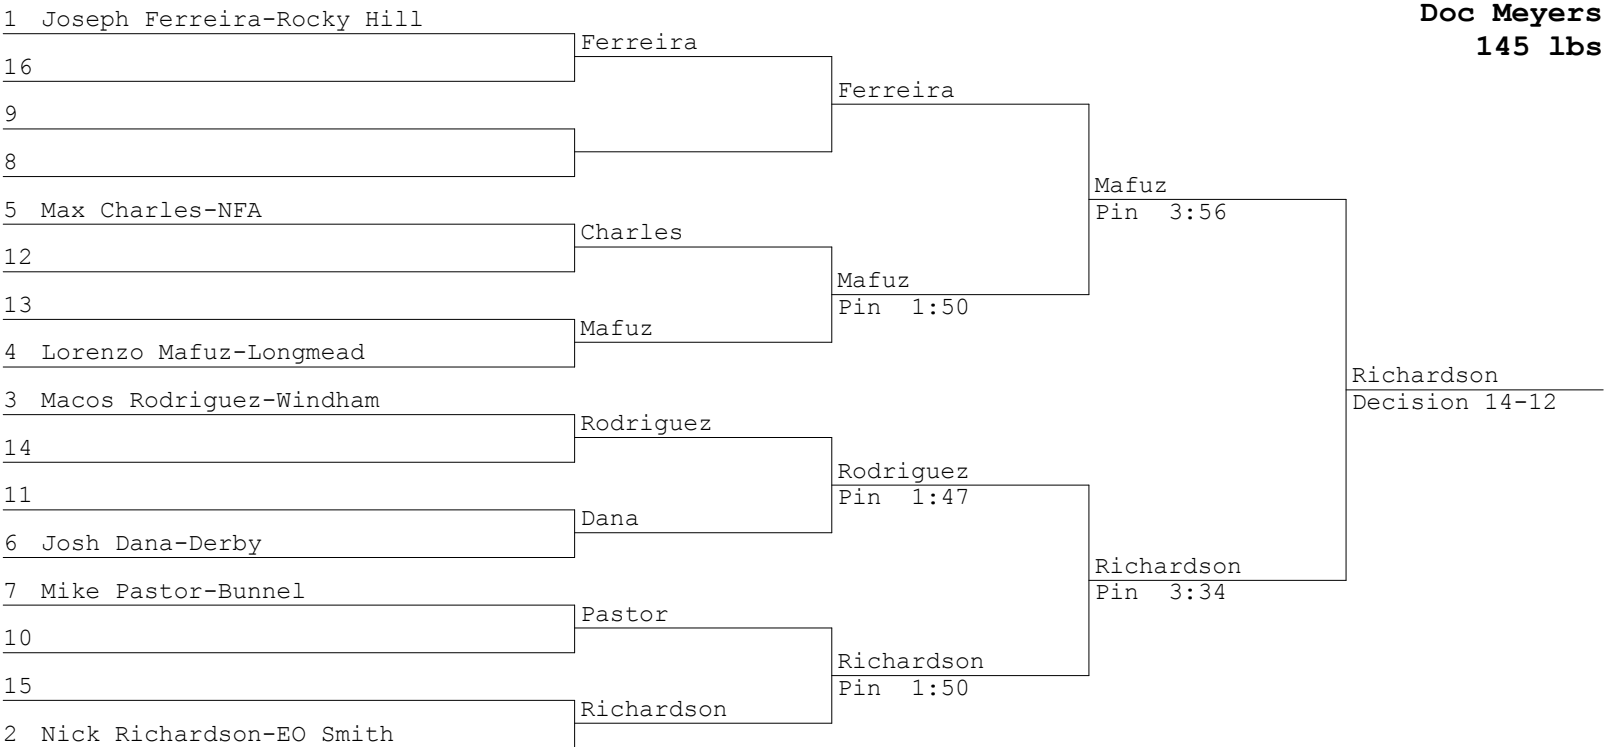

Doc Meyers Team Scores

1	223.0	Windham
2	116.0	EO Smith
3	112.0	Longmead
4	110.0	Derby
5	98.0	Bunnet
6	89.0	Rocky Hill
7	66.0	Somers
8	47.0	NFA
9	7.0	Seymour

Soto

Farachi

LaVallee
Nieto

Deroches
Urban

Bellamy
Fazio

Dana
Charles

DElia
Tharp

Graham
Thelusma

Grant
Forest

Snodgrass

1 Josh Santos-EO Smith

16 Santos

9 Santos

8 Santos

5 Decision 2-1

12 Malave

13 Malave

4 Jaden Malave-Windham

Santos
Decision 4-1

3 Anthony Slowik-Derby

14 Slowik

11 Slowik

6 Berry
Pin 5:19

7 Berry

10 Berry

15 Berry

2 Lachlan Berry-Longmead