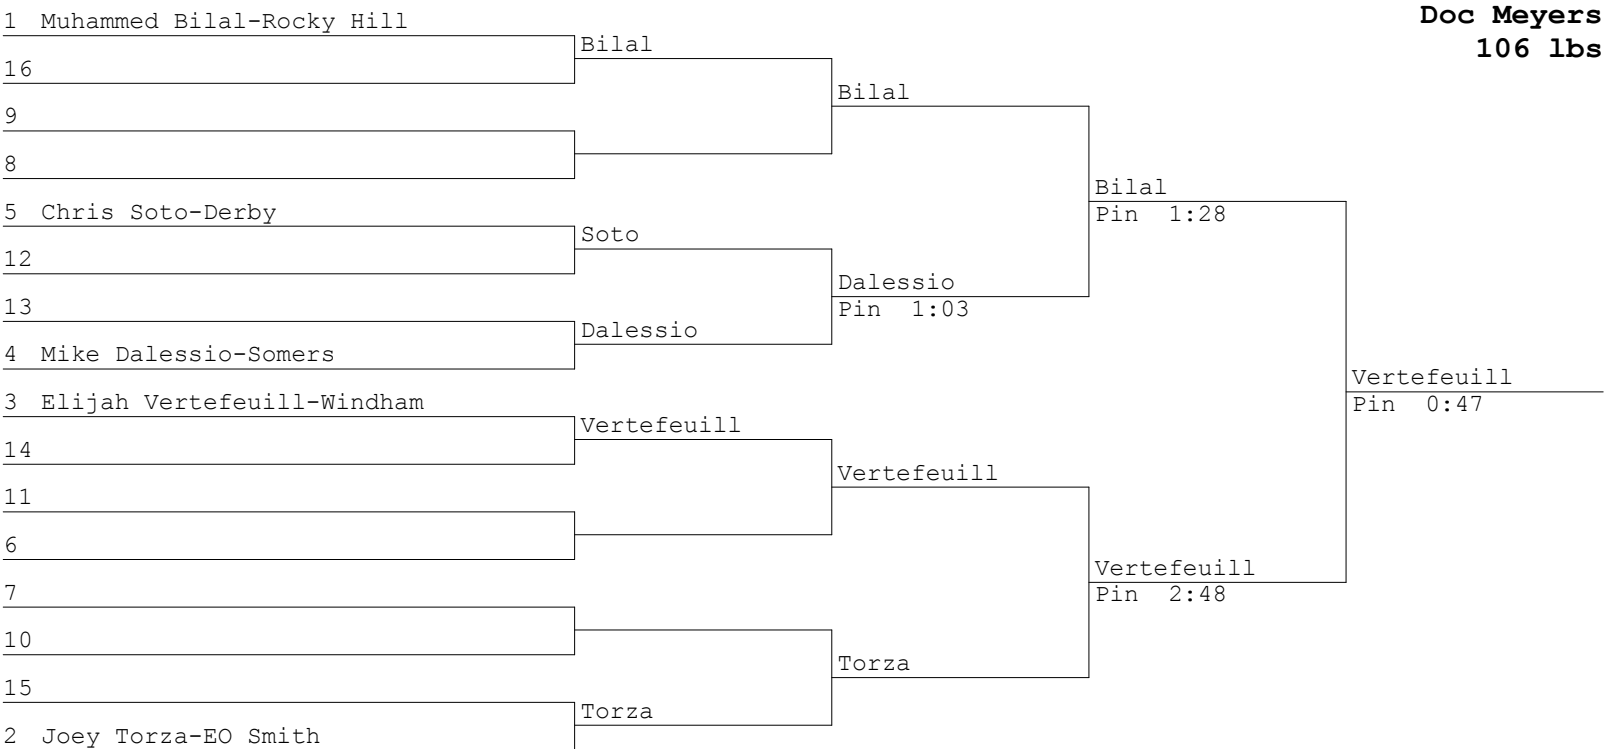

Doc Meyers Team Scores

1	223.0	Windham
2	116.0	EO Smith
3	112.0	Longmead
4	110.0	Derby
5	98.0	Bunnet
6	89.0	Rocky Hill
7	66.0	Somers
8	47.0	NFA
9	7.0	Seymour

Soto