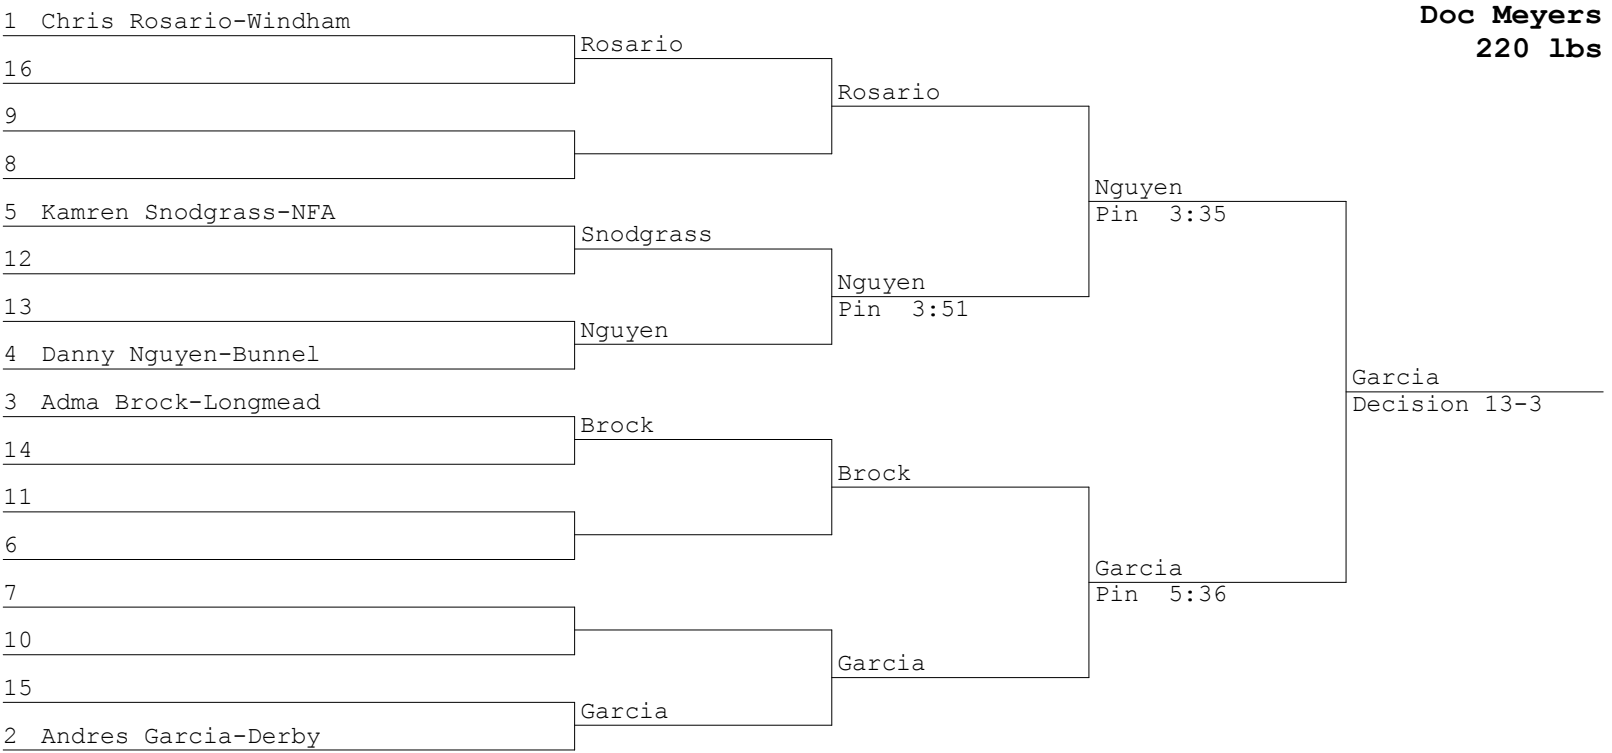

Dana
Charles

DElia
Tharp

Graham
Thelusma

Grant
Forest

Snodgrass

1 Josh Santos-EO Smith

16 Santos

9 Santos

8 Santos

5 Decision 2-1

12 Malave

13 Malave

4 Jaden Malave-Windham

Santos
Decision 4-1

3 Anthony Slowik-Derby

14 Slowik

11 Slowik

6 Berry
Pin 5:19

7 Berry

10 Berry

15 Berry

2 Lachlan Berry-Longmead