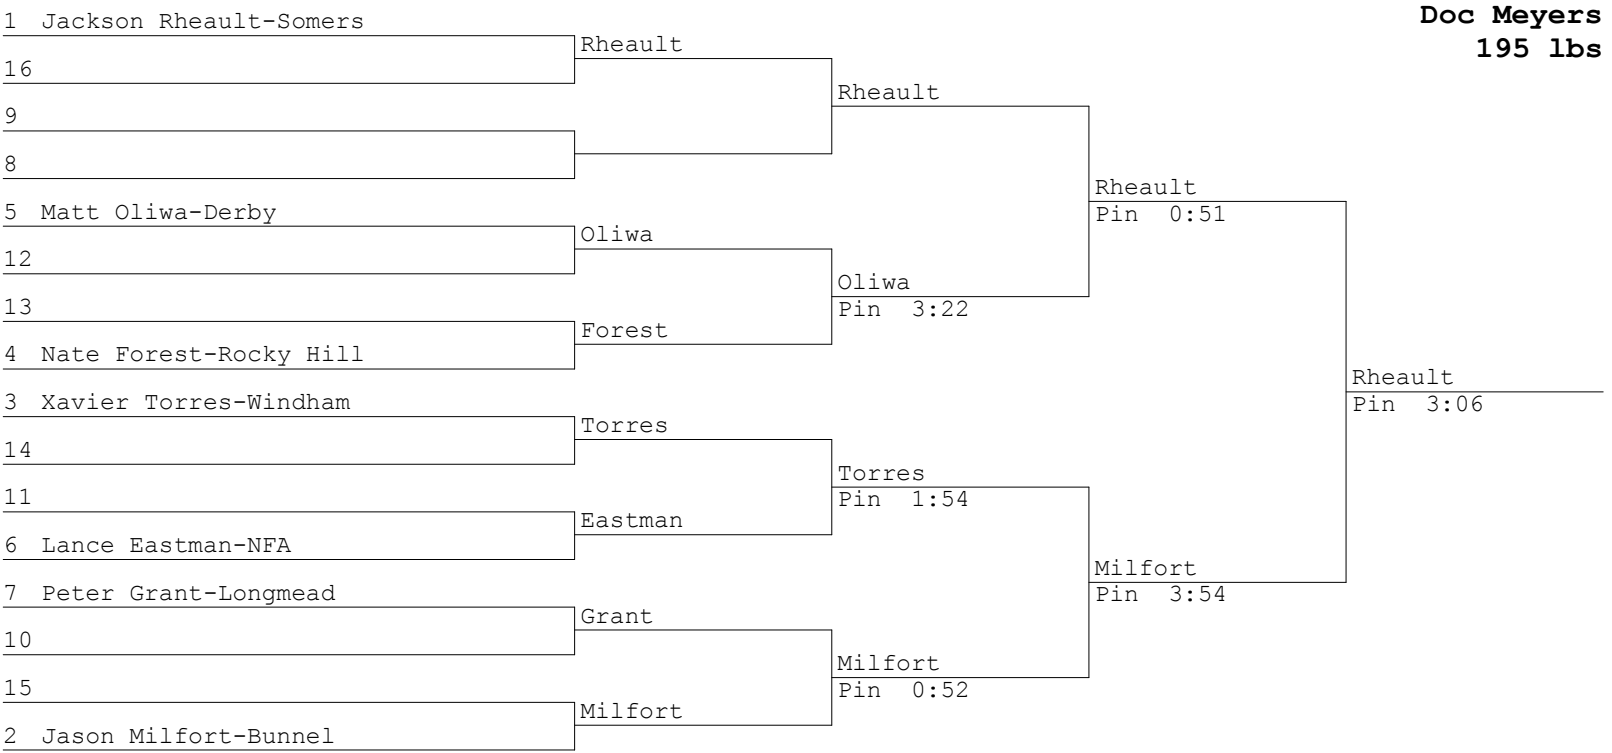

Dana
Charles

DElia
Tharp

Graham
Thelusma

Grant
Forest

Snodgrass

1 Josh Santos-EO Smith

16 Santos

9 Santos

8 Santos

5 Decision 2-1

12 Malave

13 Malave

4 Jaden Malave-Windham

Santos
Decision 4-1

3 Anthony Slowik-Derby

14 Slowik

11 Slowik

6 Berry
Pin 5:19

7 Berry

10 Berry

15 Berry

2 Lachlan Berry-Longmead