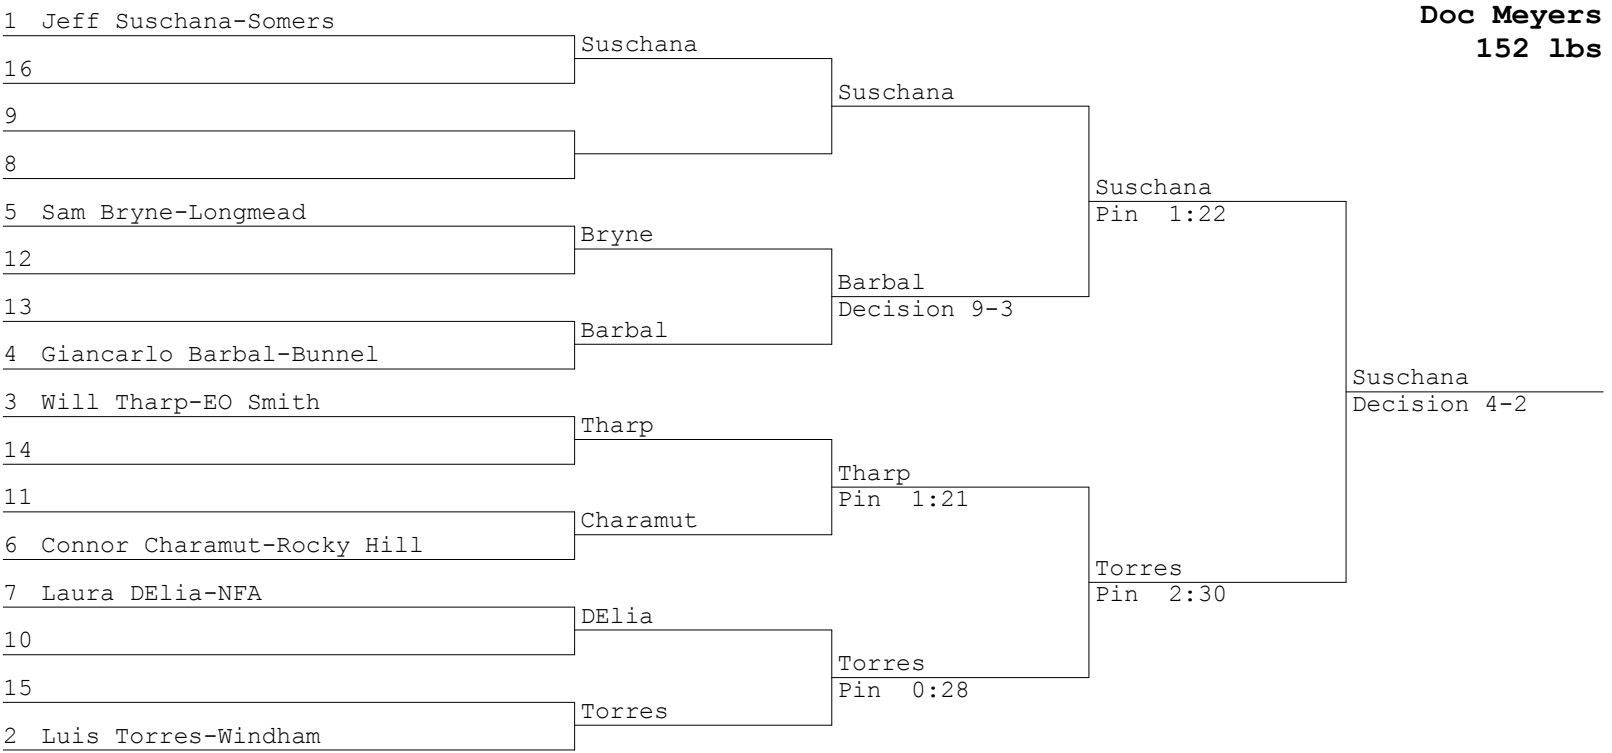

Dana
Charles

DElia
Tharp

Graham
Thelusma

Grant
Forest

Snodgrass

1 Josh Santos-EO Smith

16 Santos

9 Santos

8 Santos

5 Decision 2-1

12 Malave

13 Malave

4 Jaden Malave-Windham

Santos
Decision 4-1

3 Anthony Slowik-Derby

14 Slowik

11 Slowik

6 Berry
Pin 5:19

7 Berry

10 Berry

15 Berry

2 Lachlan Berry-Longmead