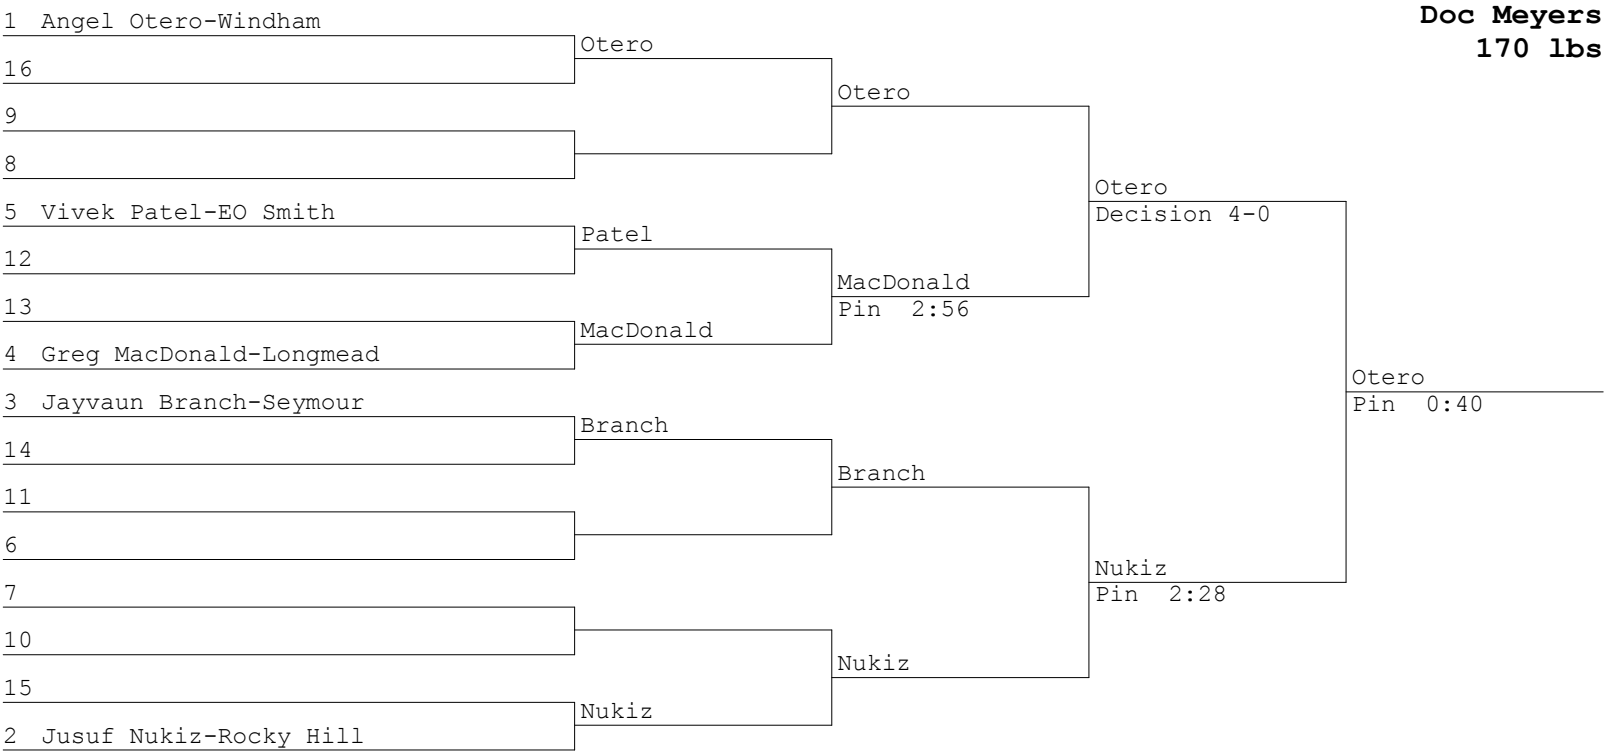

Dana
Charles

DElia
Tharp

Graham
Thelusma

Grant
Forest

Snodgrass

1 Josh Santos-EO Smith

16 Santos

9 Santos

8 Santos

5 Decision 2-1

12 Malave

13 Malave

4 Jaden Malave-Windham

Santos
Decision 4-1

3 Anthony Slowik-Derby

14 Slowik

11 Slowik

6 Berry
Pin 5:19

7 Berry

10 Berry

15 Berry

2 Lachlan Berry-Longmead