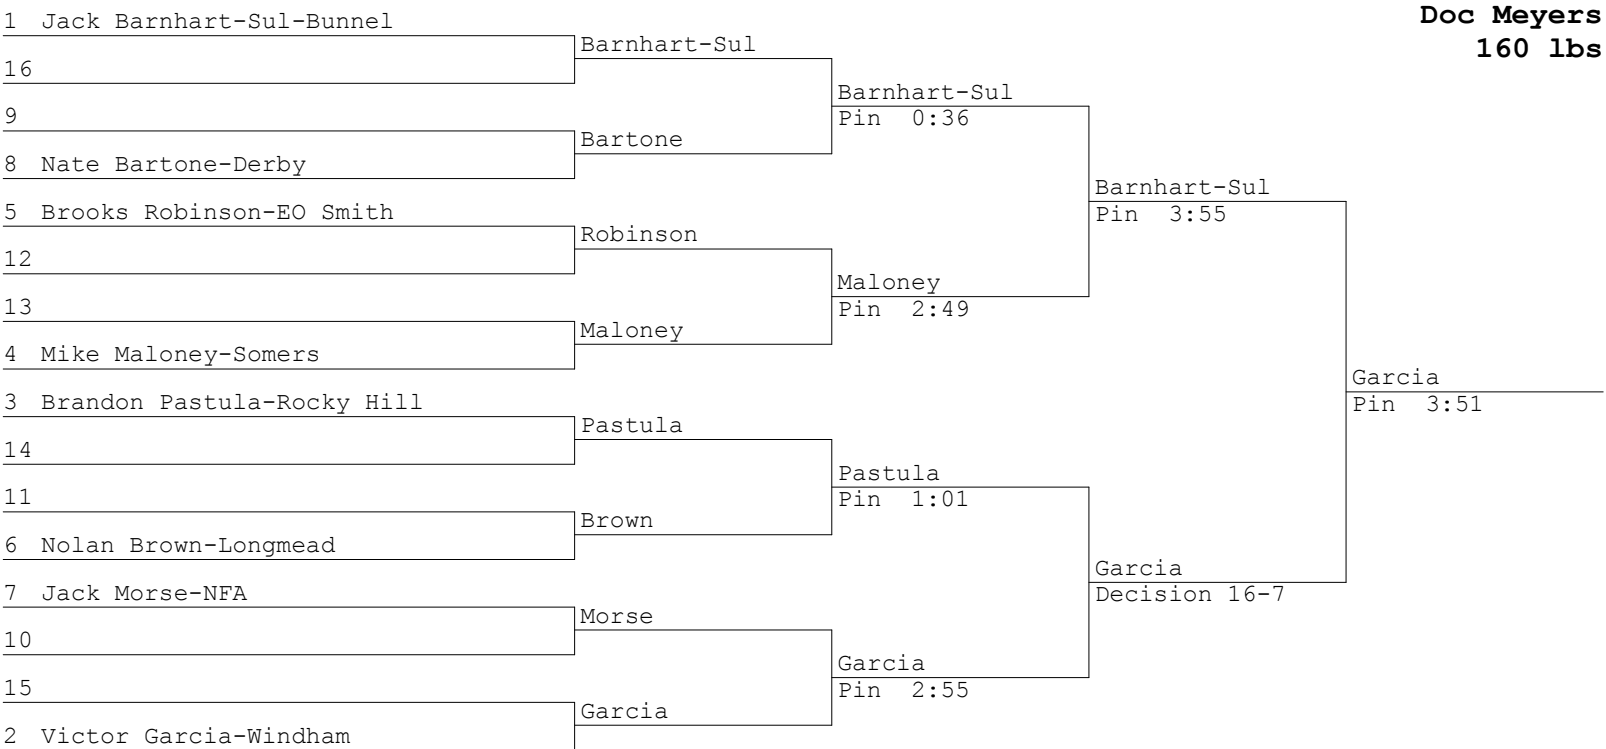

Doc Meyers Team Scores

1	223.0	Windham
2	116.0	EO Smith
3	112.0	Longmead
4	110.0	Derby
5	98.0	Bunnet
6	89.0	Rocky Hill
7	66.0	Somers
8	47.0	NFA
9	7.0	Seymour

Soto

Farachi

LaVallee
Nieto

Deroches
Urban

Bellamy
Fazio

Dana
Charles

DElia
Tharp

Graham
Thelusma

Grant
Forest

Snodgrass

1 Josh Santos-EO Smith

16 Santos

9 Santos

8 Santos

5 Decision 2-1

12 Malave

13 Malave

4 Jaden Malave-Windham

Santos
Decision 4-1

3 Anthony Slowik-Derby

14 Slowik

11 Slowik

6 Berry
Pin 5:19

7 Berry

10 Berry

15 Berry

2 Lachlan Berry-Longmead