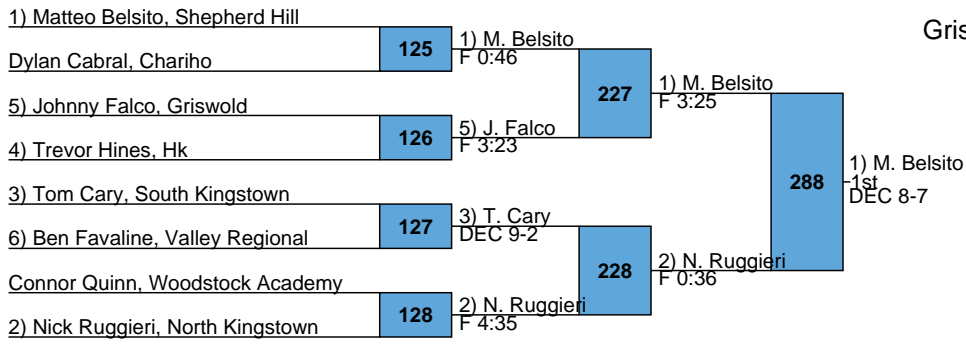

256

3) Z. Lapointe

DEC 9-4

Griswold Invitational  
High School

195

Griswold Invitational  
High School  
220

1) Ricky Brown, North Kingstown

BYE