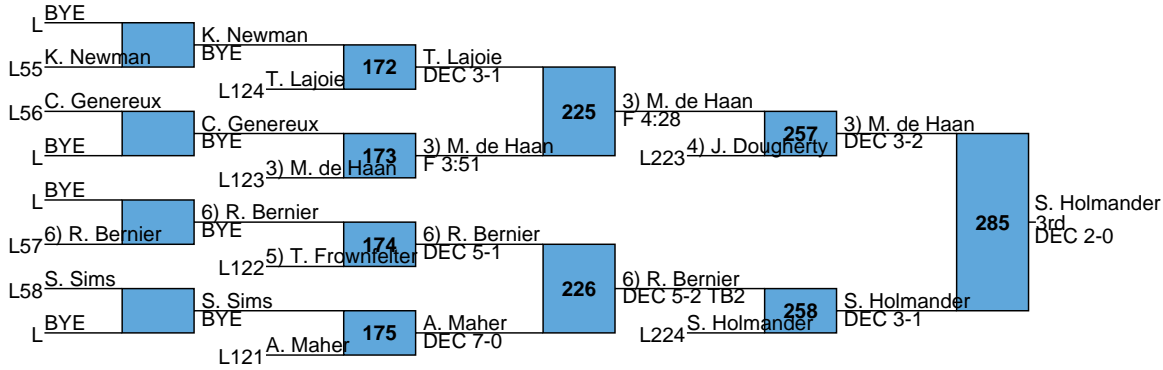

Griswold Invitational
High School

195