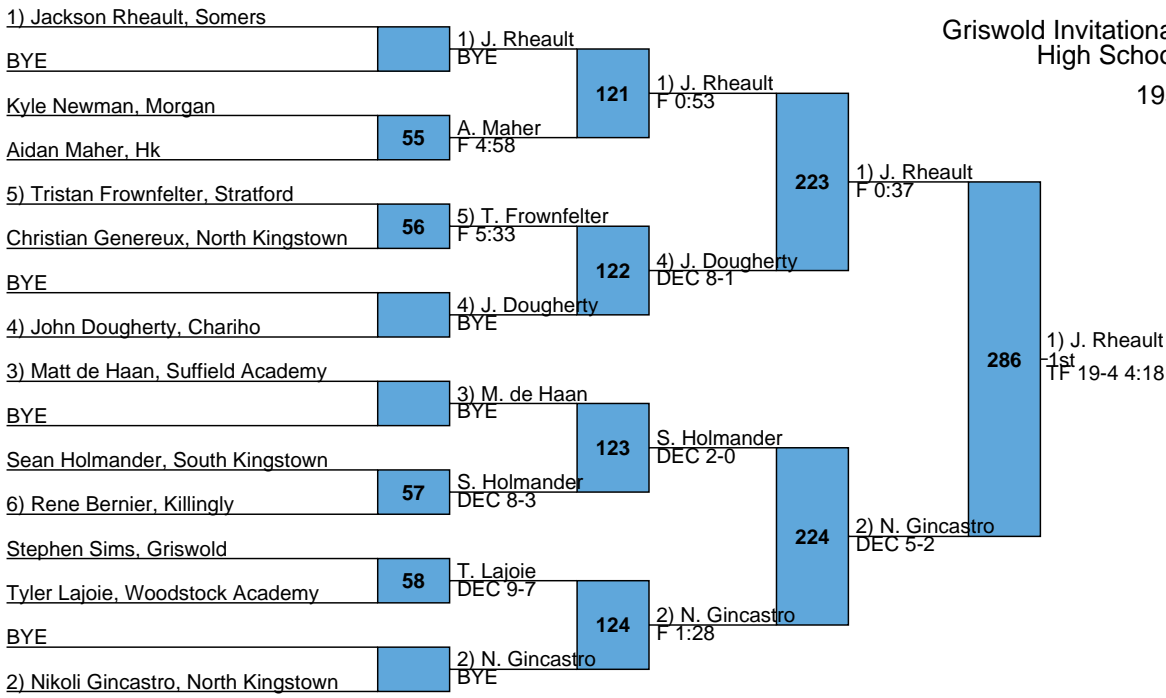

Griswold Invitational
High School

195