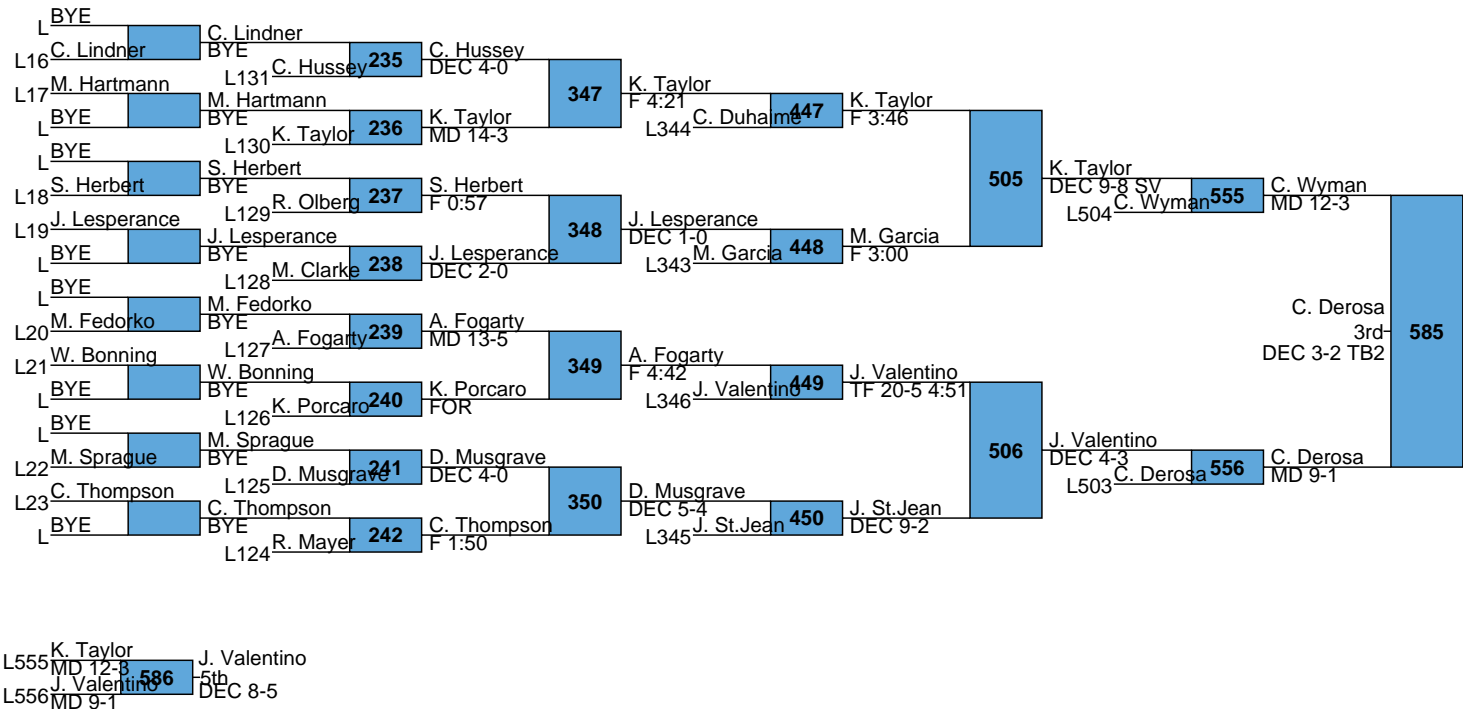

New England High School Championships

HS
120

L555 K. Taylor MD 12-8
L556 J. Valentino MD 9-1