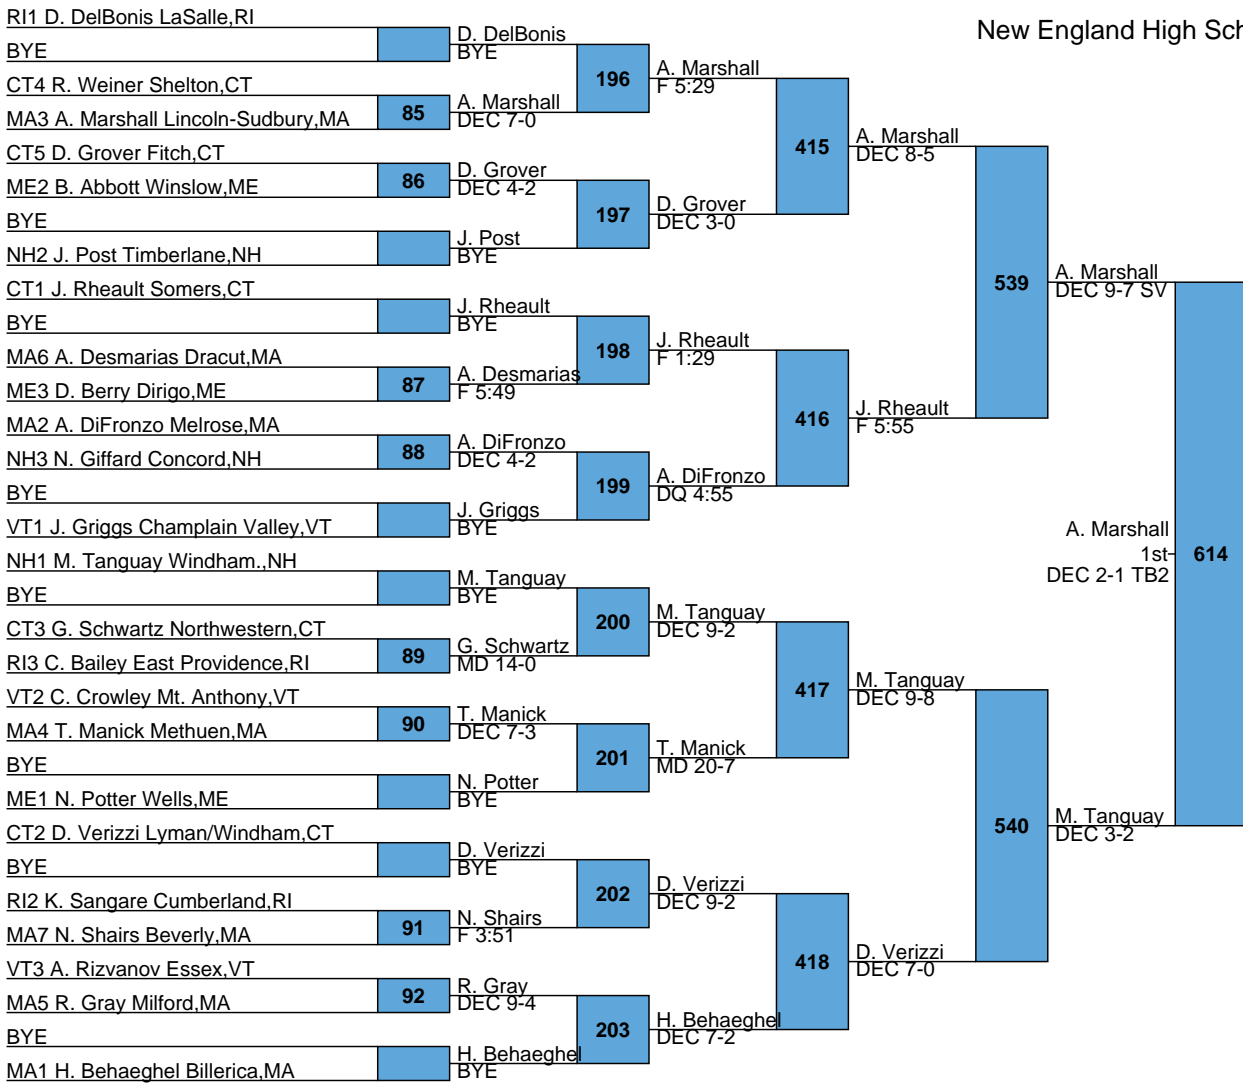

New England High School Championships

HS
195