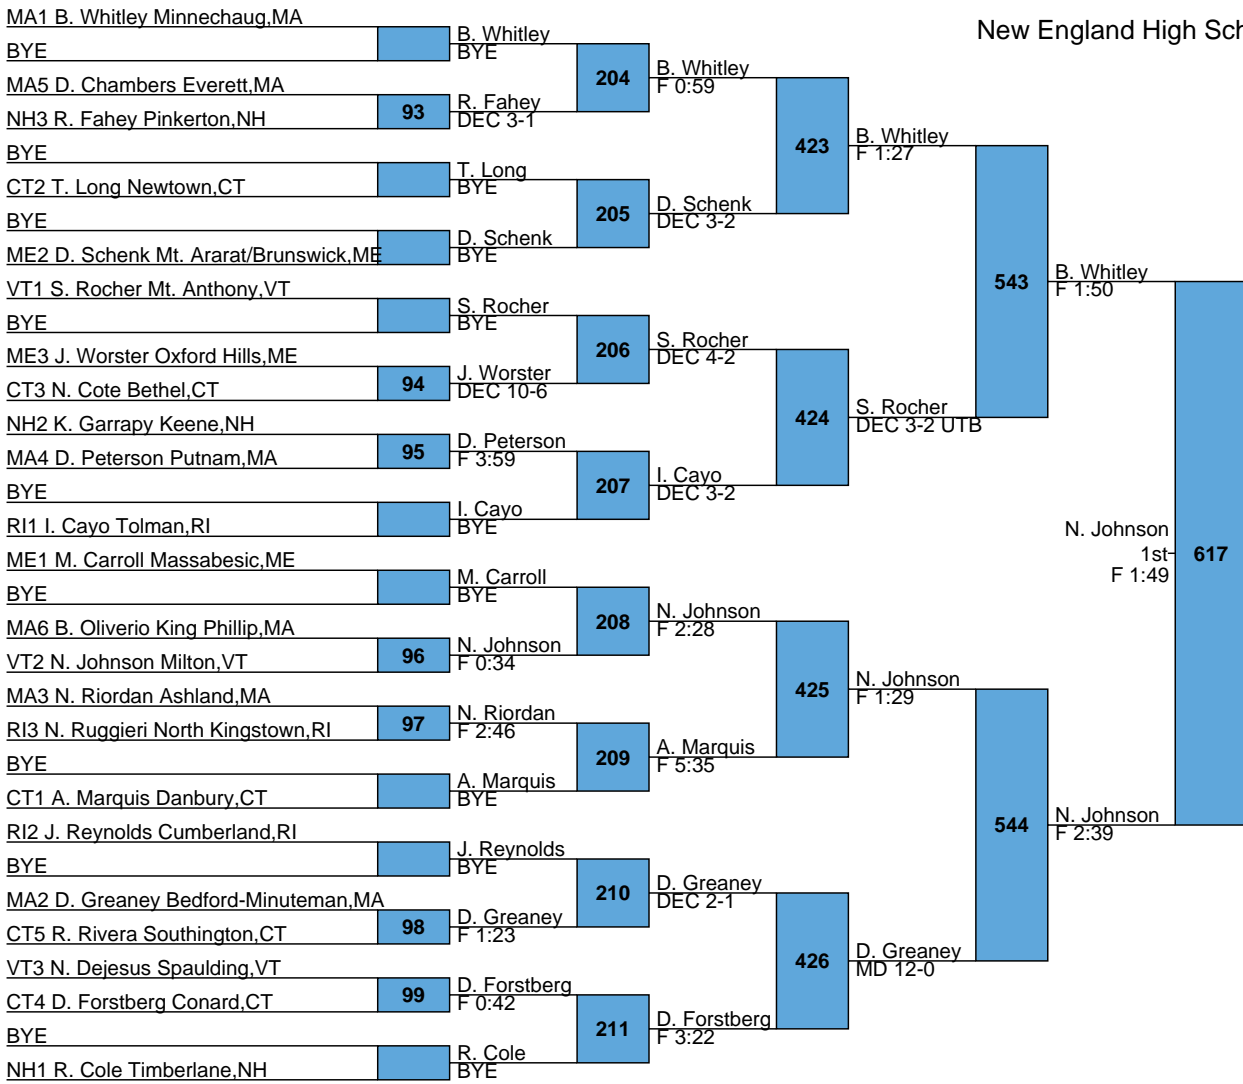

2017 New England Wrestling

Rank	Team	Points
1	Danbury	114.0
2	Newtown	67.0
3	Mt. Anthony	62.5
4	Timberlane	57.0
5	Bishop Hendricken	56.0
6	Foran	52.0
7	Lincoln-Sudbury	51.0
8	Ellis Tech	50.0
9	Minnechaug	48.0
10	Cumberland	44.0
11	Southington	43.0
11	Skowhegan	43.0
13	Coventry	37.0
14	Billerica	35.0
15	Milton	34.0
15	Concord	34.0
17	Melrose	33.0
18	Ellsworth	32.0
19	Trumbull	31.0
20	Marshwood	30.0
21	Xavier	28.0
21	New Milford	28.0
23	Mt. Ararat/Brunswick	27.5
24	Oxford Hills	27.0
25	St. Johns Prep	26.0
25	Nashoba Regional	26.0
27	Simsbury	25.0
27	Winslow	25.0
27	Shawsheen	25.0
30	Wayland	24.0
30	Burlington	24.0
30	Daniel Hand	24.0
30	New Canaan	24.0
34	Vergennes	23.0
35	Chelmsford	22.0
35	Somers	22.0
37	Fairfield Warde	21.5
38	Putnam	21.0
39	Methuen	20.5
40	Chariho	20.0
40	Bethel	20.0
40	Windham.	20.0
43	Bedford-Minuteman	19.0
44	Masconomet	18.0
44	Danvers	18.0
44	Springfield Central	18.0
44	New Fairfield	18.0
44	Bristol Central	18.0
44	Brockton	18.0
44	Montville	18.0
51	North Andover	17.5

99	Algonquin	5.0
99	Tolman	5.0
99	East Providence	5.0
110	Woonsocket	4.0
110	Middletown	4.0
110	Killingly	4.0
110	Canton	4.0
110	Beverly	4.0
110	Tewksbury	4.0
110	Maloney	4.0
110	Dracut	4.0
110	Rutland	4.0
110	New Haven	4.0
110	West Springfield	4.0
110	Cambridge Ridge	4.0
110	Ashland	4.0
110	Windham	4.0
110	Newton North	4.0
125	Merrimack	3.5
126	Otter Valley	3.0
126	Ledyard	3.0
126	Winnacunnet	3.0
126	Nauset	3.0
126	Northwestern	3.0
126	Mount Greylock	3.0
126	Alvirne	3.0
133	Nokomis Regional	2.0
133	Johnston	2.0
133	Erskine Academy	2.0
133	Oak Hill	2.0
133	Moses Brown	2.0
133	Lexington	2.0
133	Campbell	2.0
133	Springfield	2.0
133	Needham	2.0
133	Greenwich	2.0
133	Everett	2.0
133	Champlain Valley	2.0
145	Deering	1.0

HS
182

New England High School Championships

HS
195

New England High School Championships

HS
220

New England High School Championships

HS
285