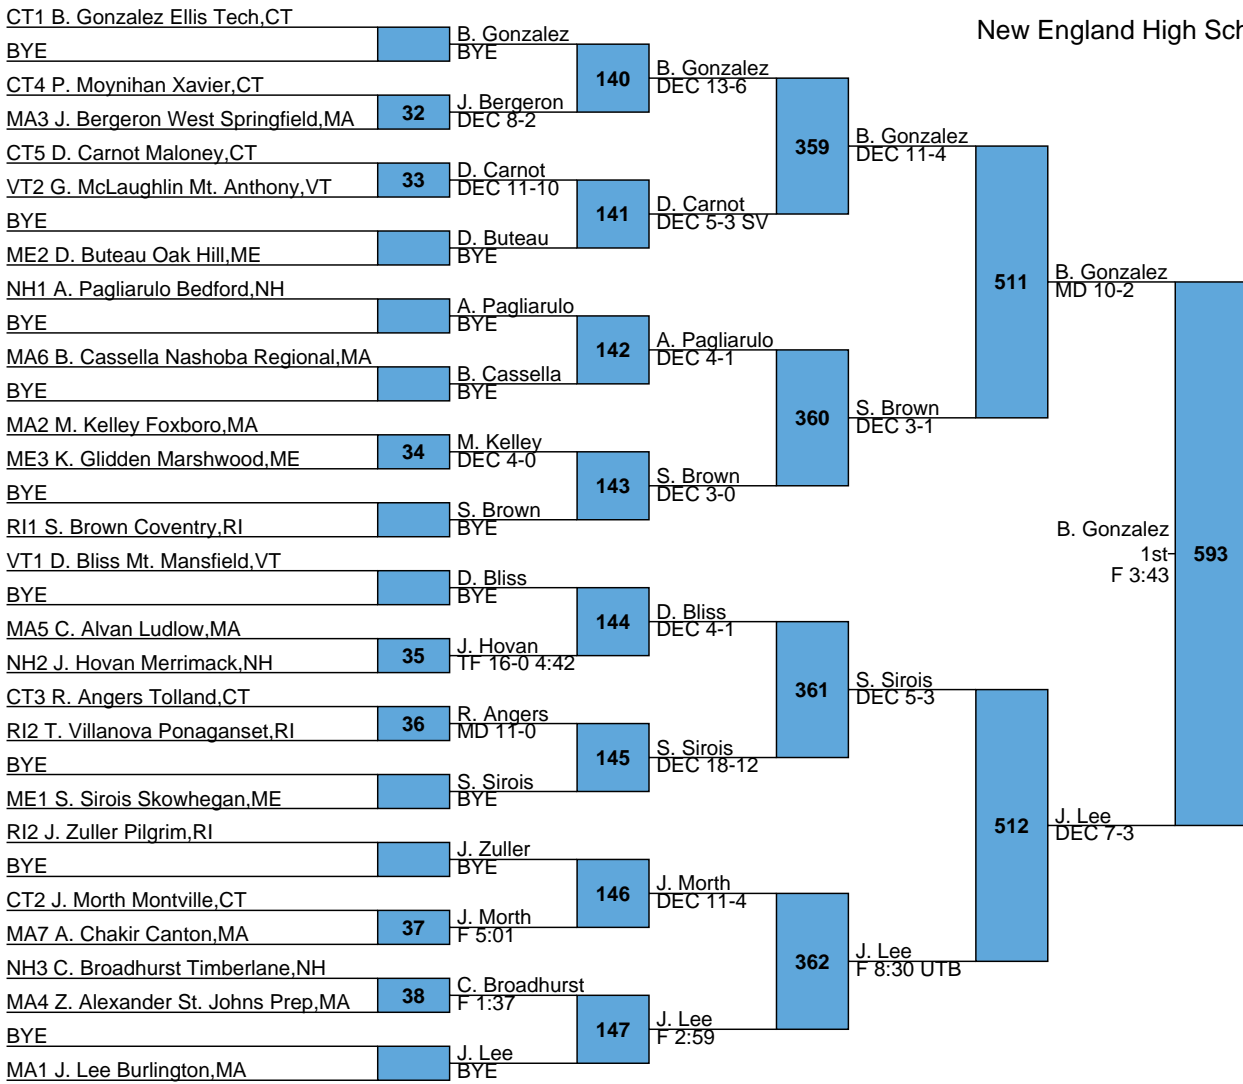

New England High School Championships

HS
132