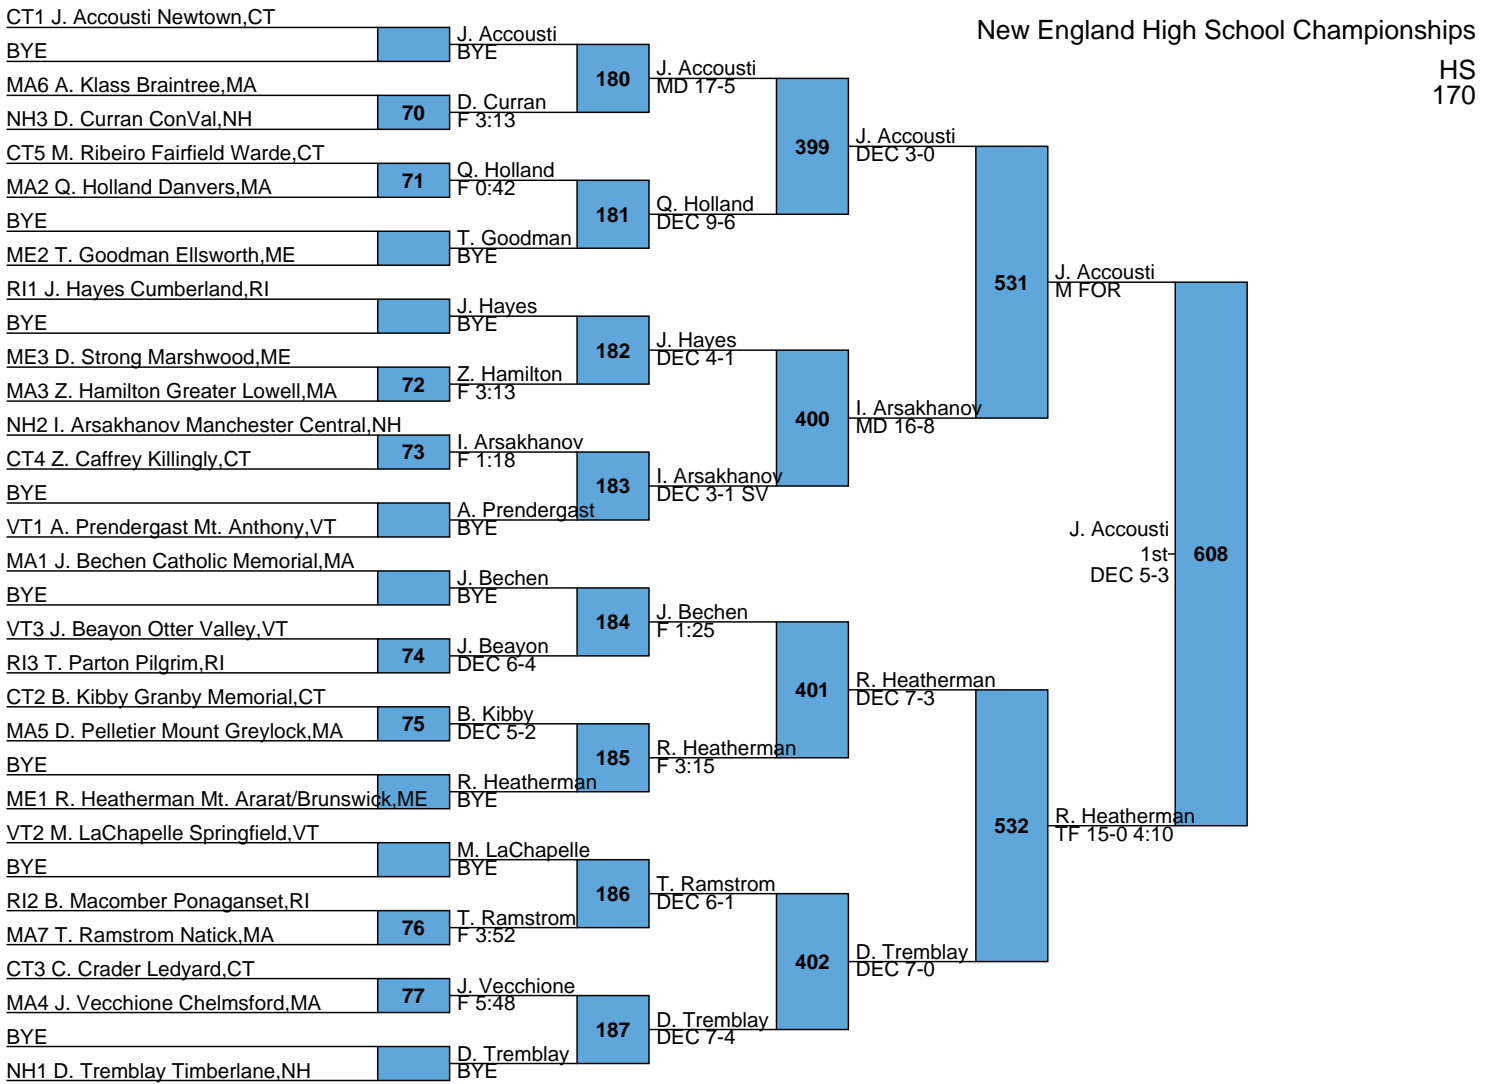

New England High School Championships

HS
170

L569 J. Hayes
DEC 11-9 SV
L570 I. Arsakhanov
M FOR