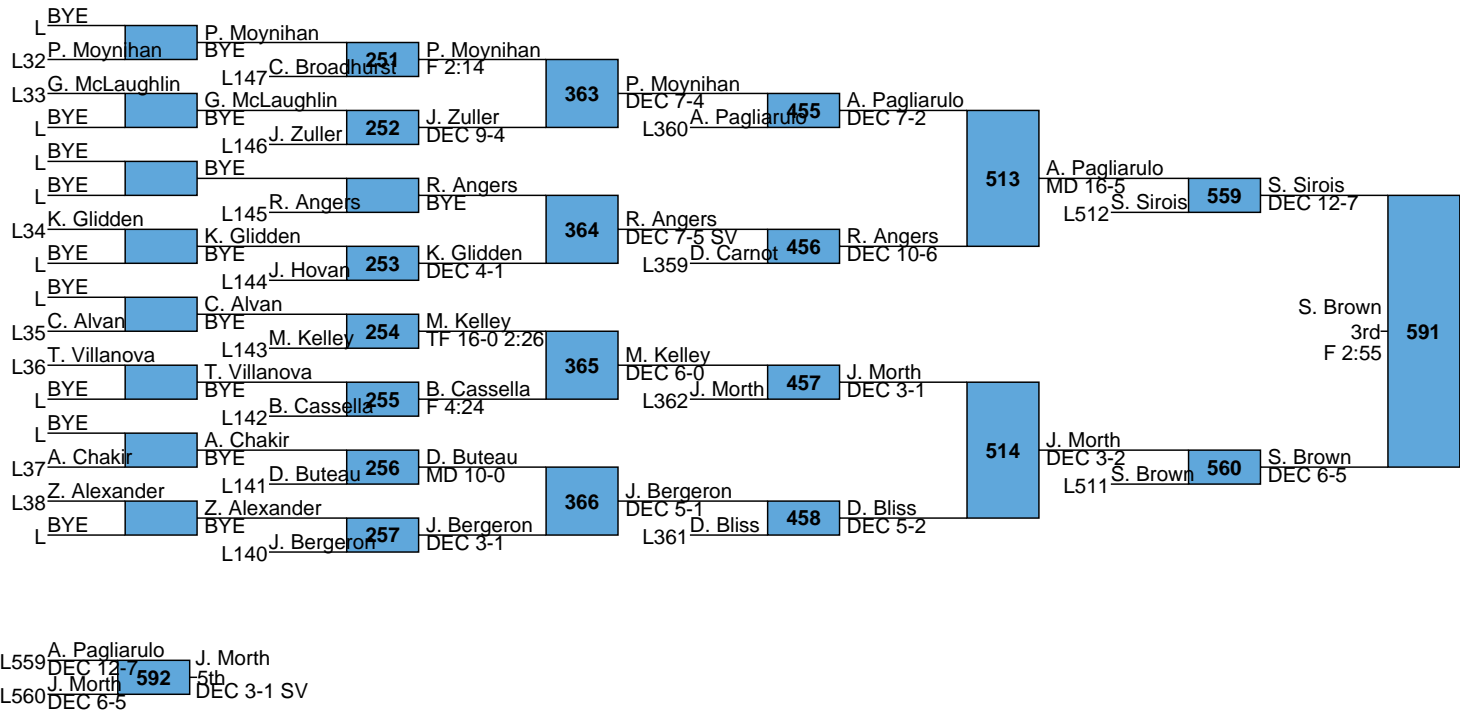

New England High School Championships

HS
132