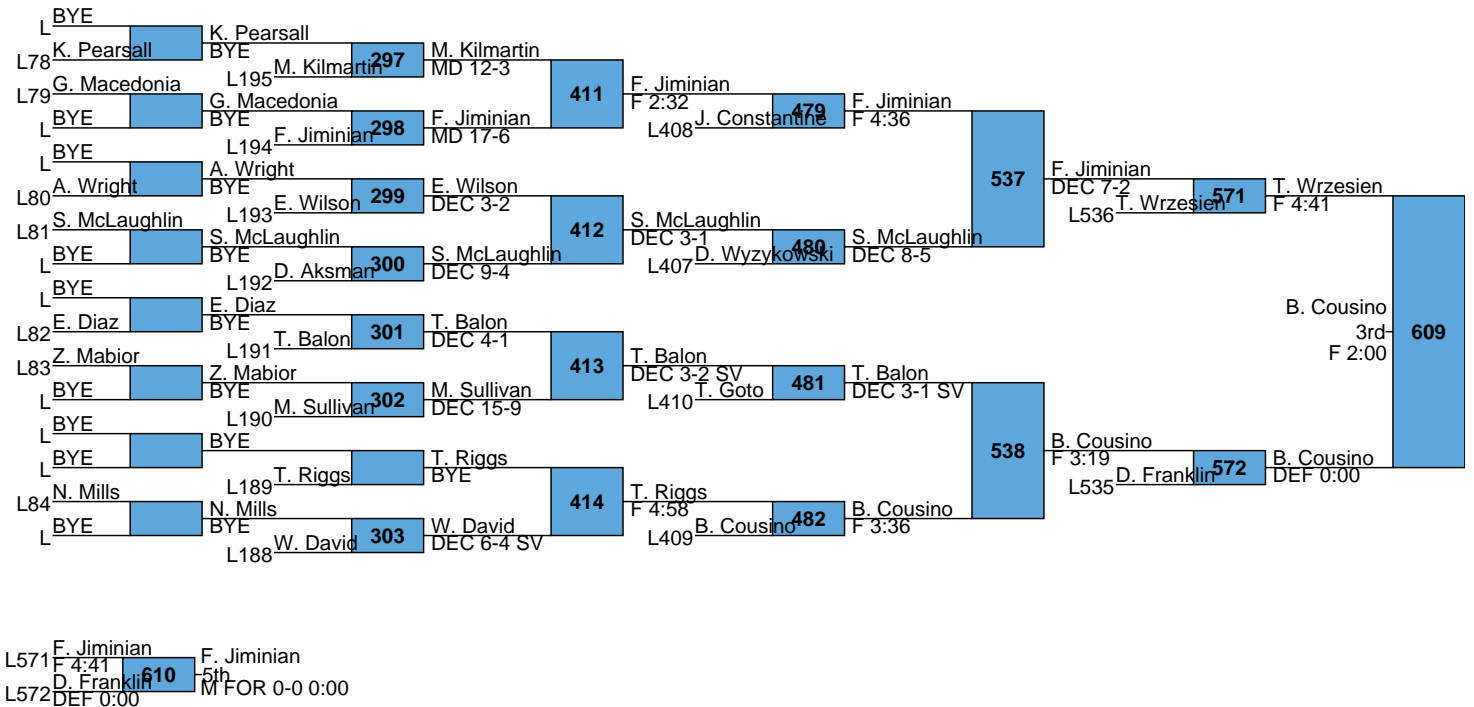

New England High School Championships

HS
182