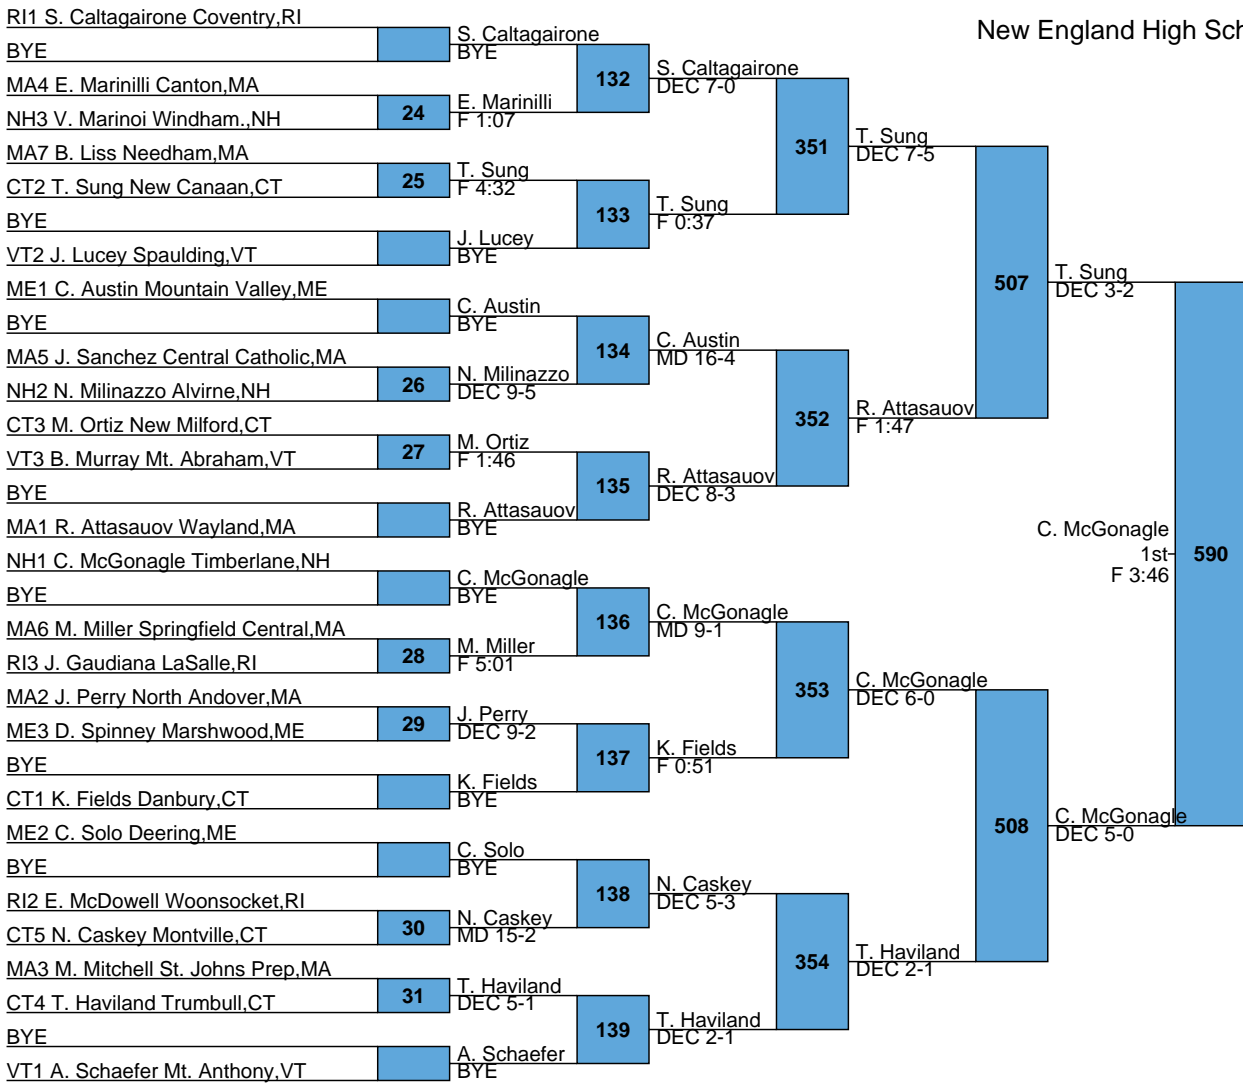

New England High School Championships

HS
126