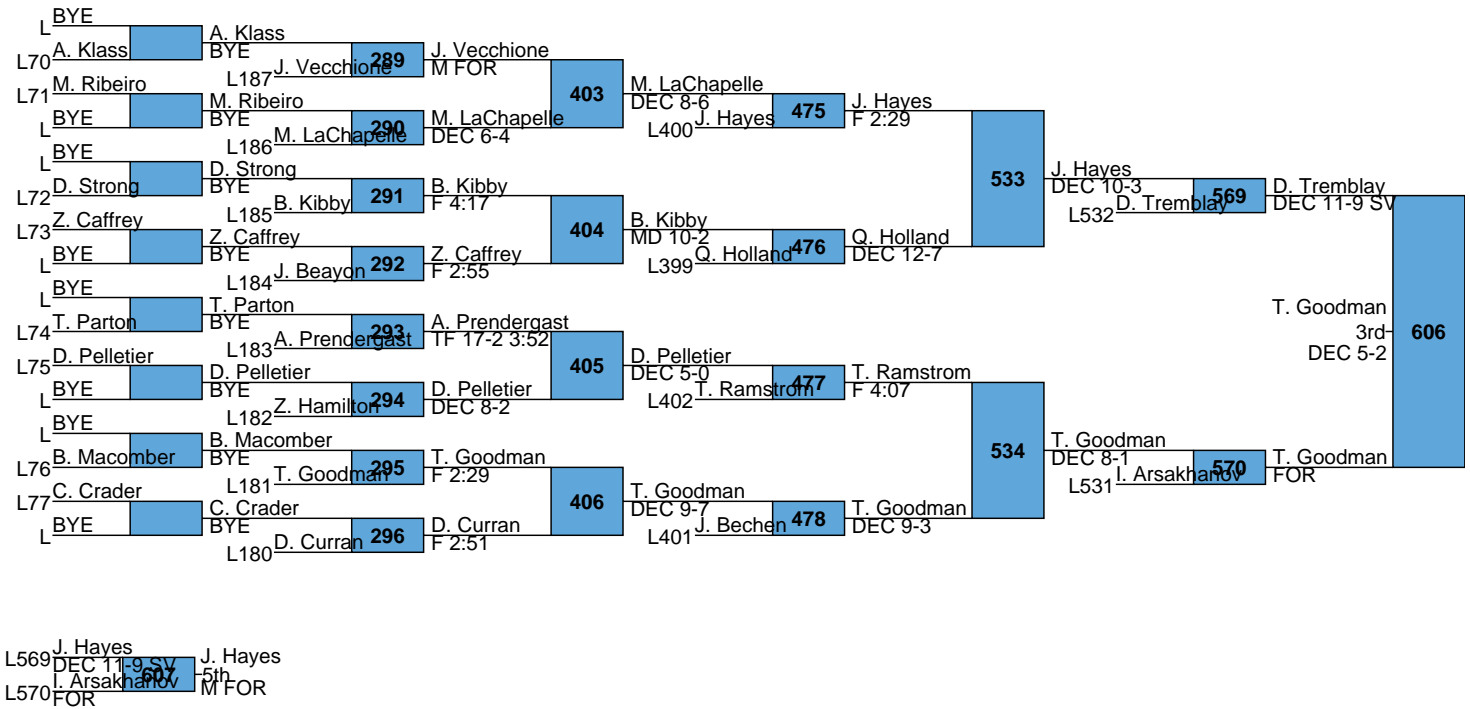

New England High School Championships

HS
152

New England High School Championships

HS
160

New England High School Championships

HS
170

L569 J. Hayes
DEC 11-9 SV
L570 I. Arsakhanov
M FOR

New England High School Championships