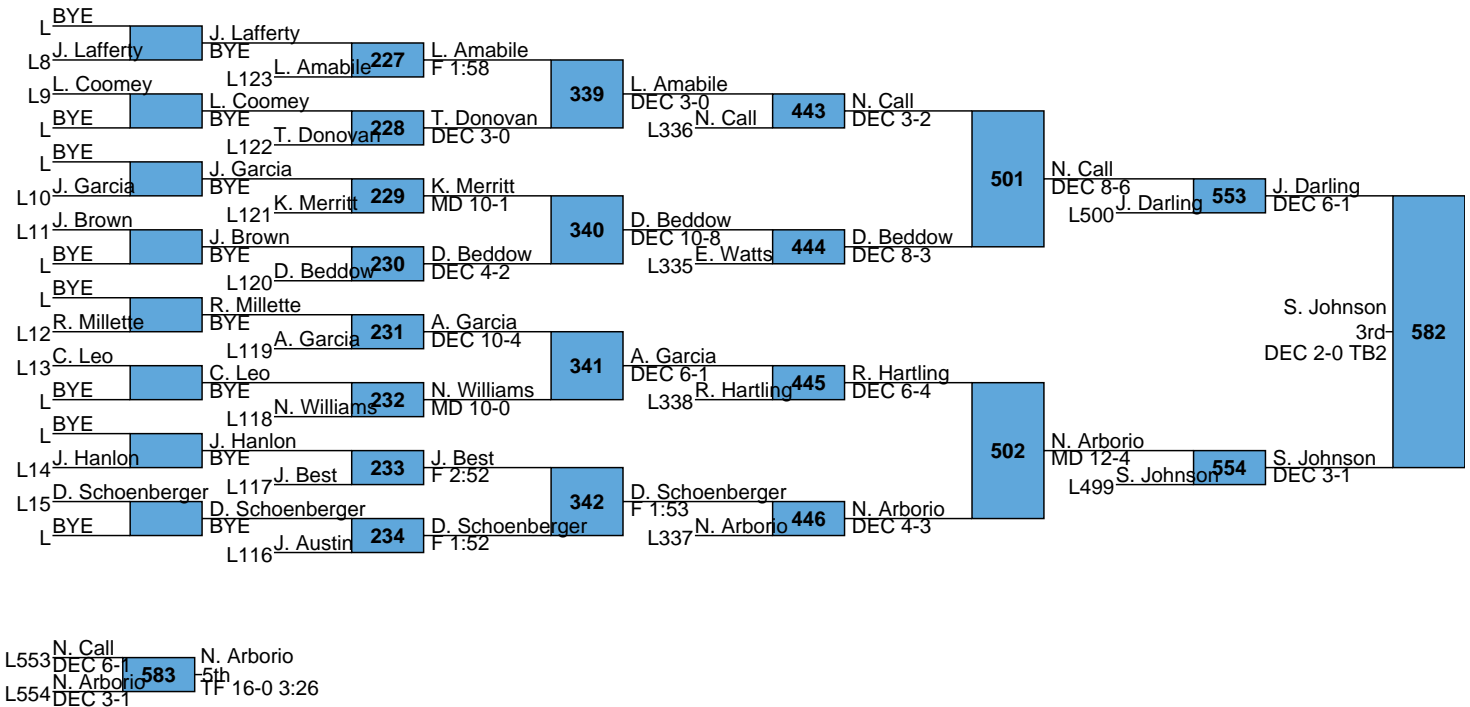

New England High School Championships

HS
113