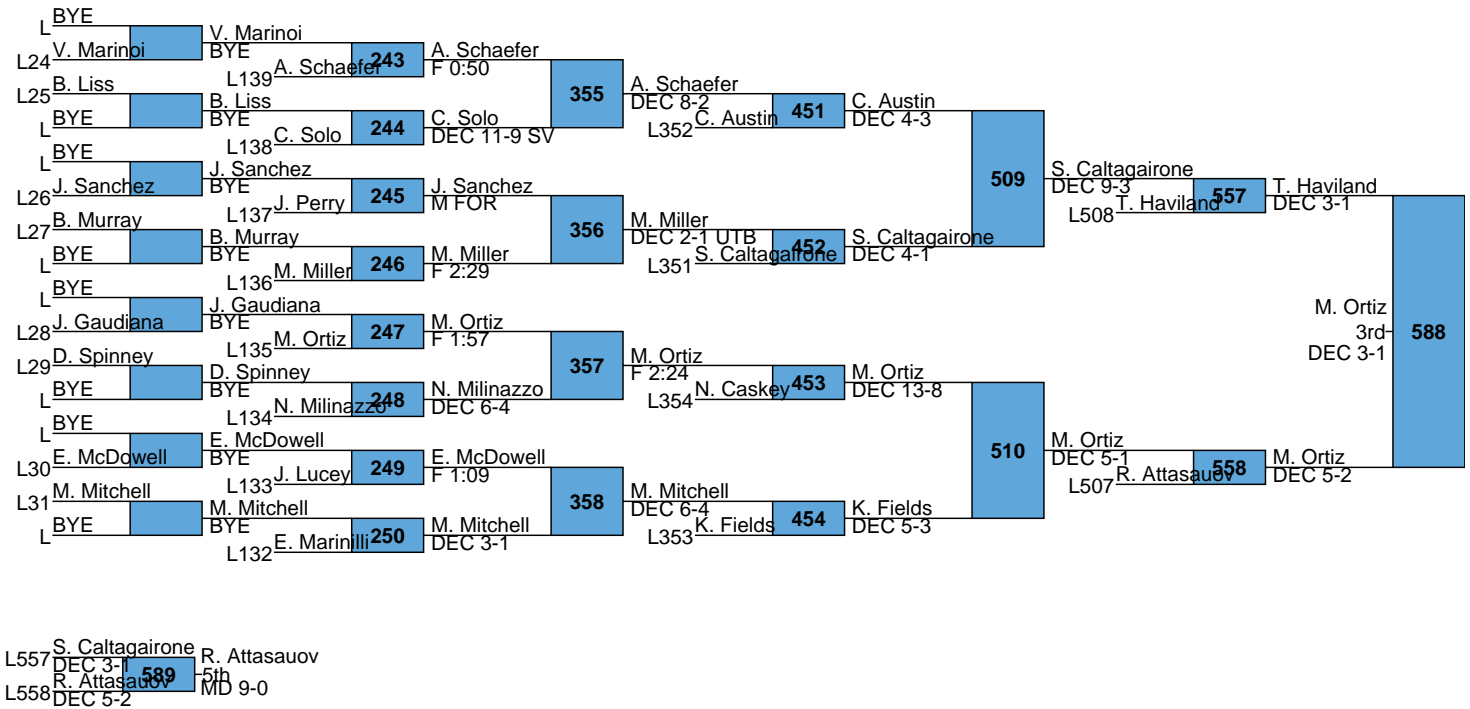

New England High School Championships

HS
126