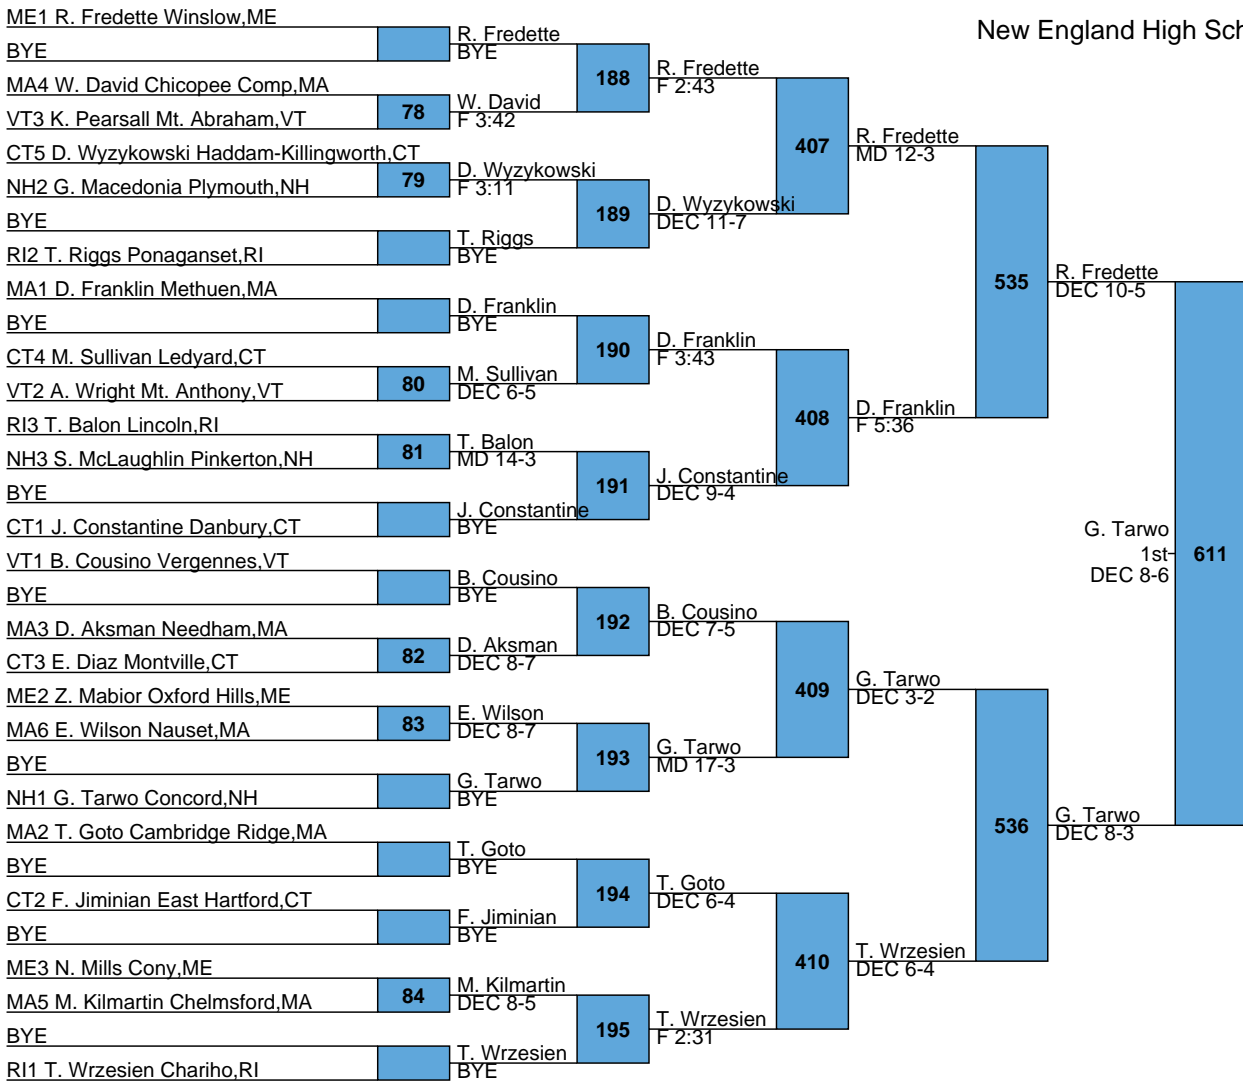

New England High School Championships

HS
182