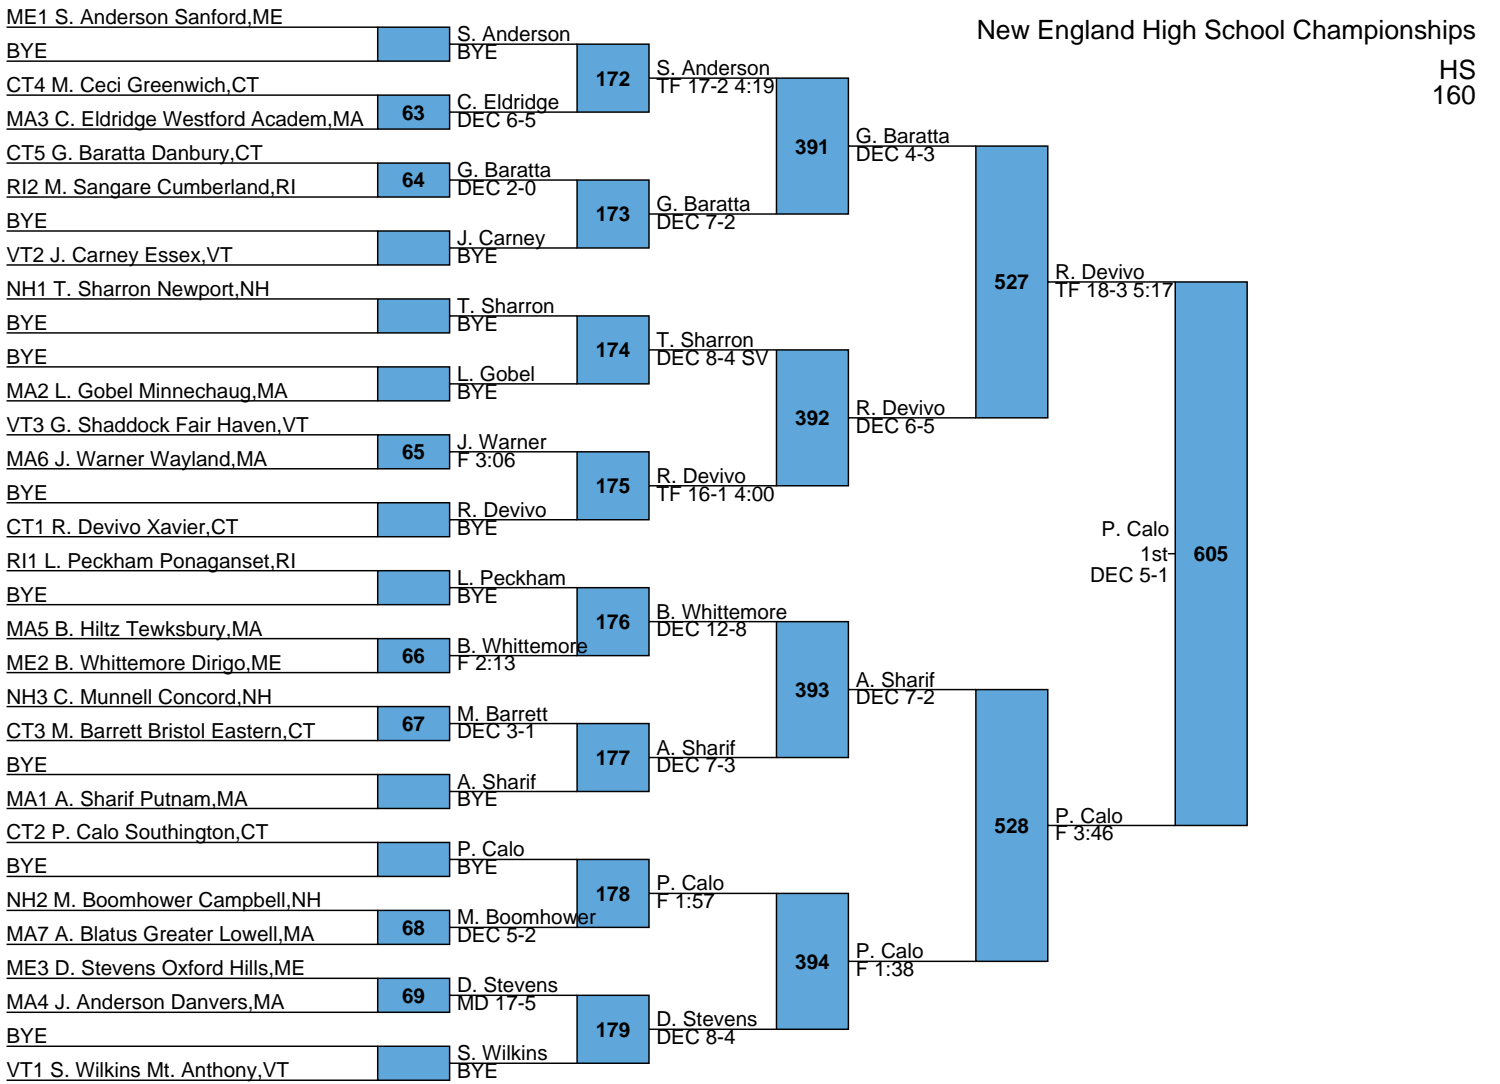

New England High School Championships

HS
160