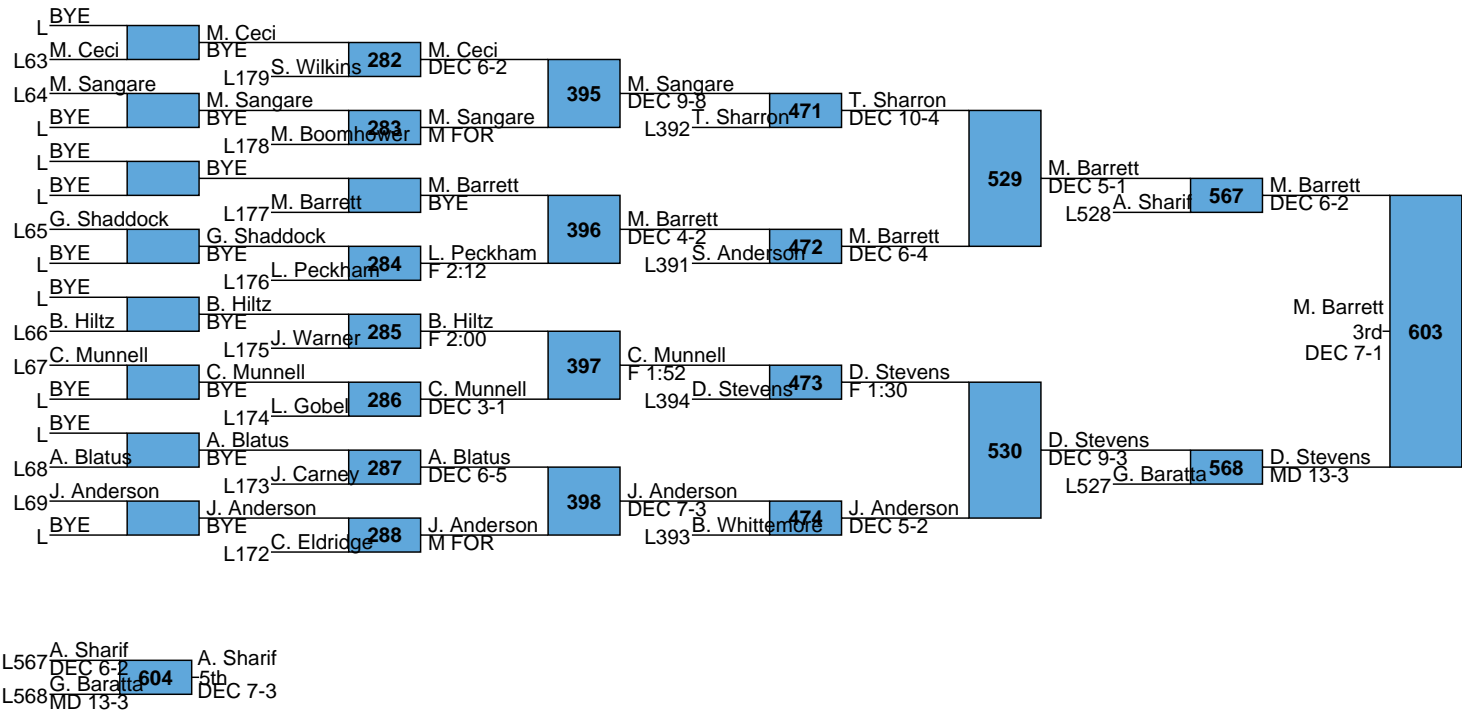

New England High School Championships

HS
160