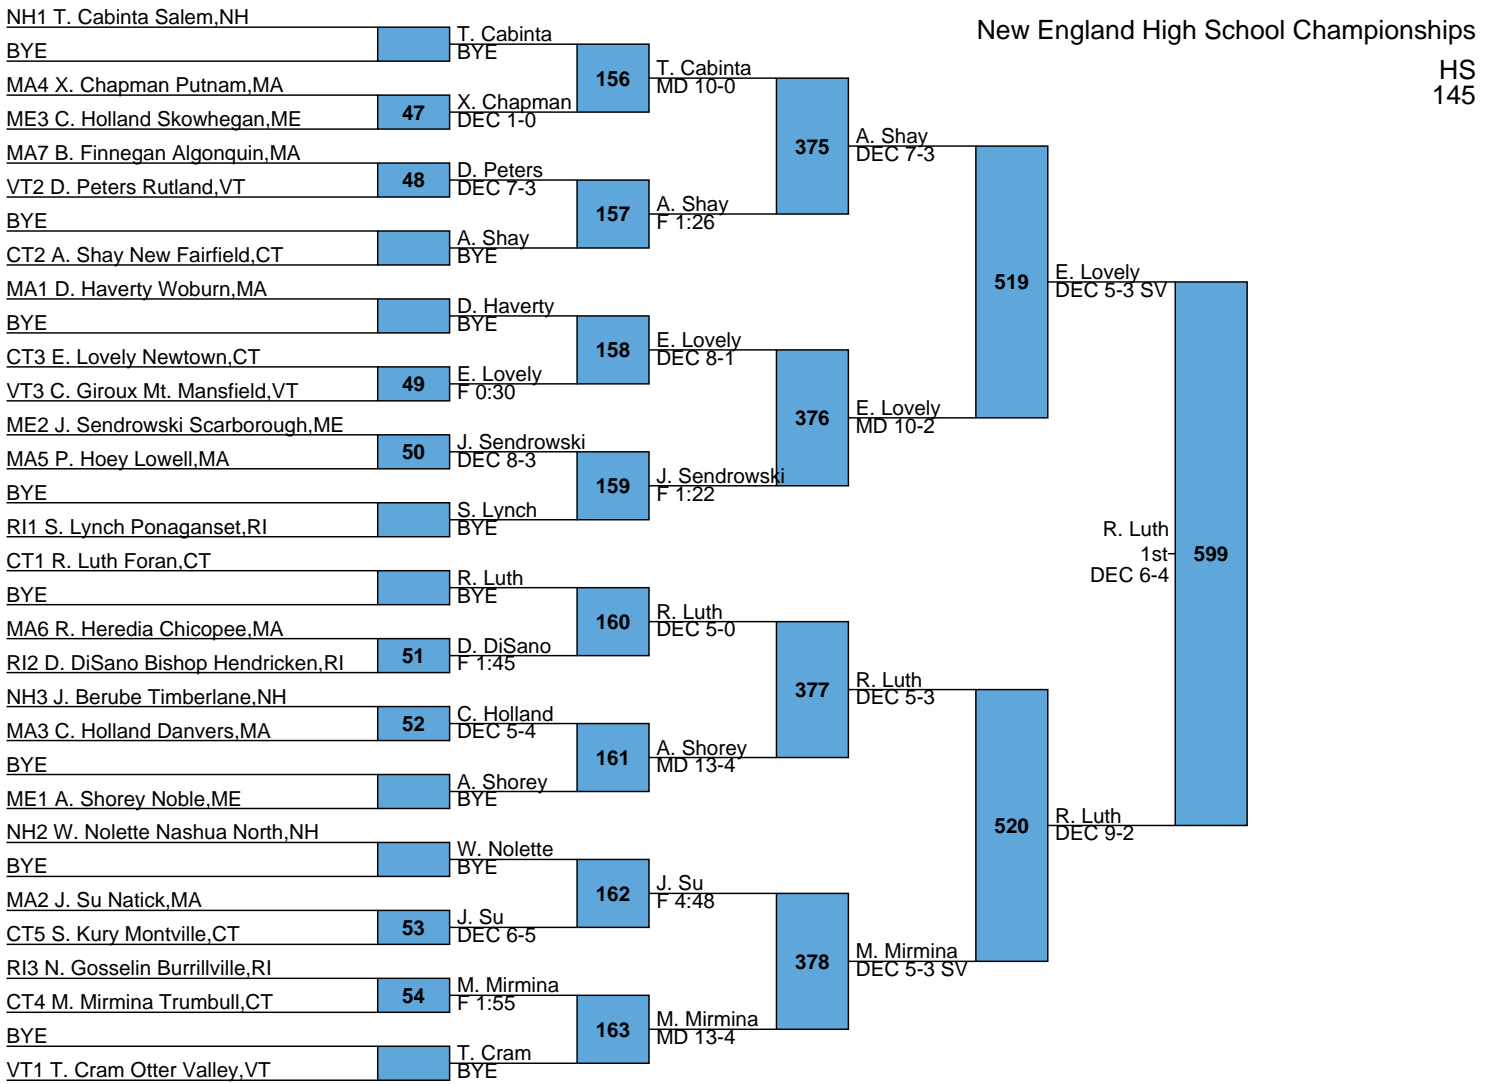

2017 New England Wrestling

Rank	Team	Points
1	Danbury	114.0
2	Newtown	67.0
3	Mt. Anthony	62.5
4	Timberlane	57.0
5	Bishop Hendricken	56.0
6	Foran	52.0
7	Lincoln-Sudbury	51.0
8	Ellis Tech	50.0
9	Minnechaug	48.0
10	Cumberland	44.0
11	Southington	43.0
11	Skowhegan	43.0
13	Coventry	37.0
14	Billerica	35.0
15	Milton	34.0
15	Concord	34.0
17	Melrose	33.0
18	Ellsworth	32.0
19	Trumbull	31.0
20	Marshwood	30.0
21	Xavier	28.0
21	New Milford	28.0
23	Mt. Ararat/Brunswick	27.5
24	Oxford Hills	27.0
25	St. Johns Prep	26.0
25	Nashoba Regional	26.0
27	Simsbury	25.0
27	Winslow	25.0
27	Shawsheen	25.0
30	Wayland	24.0
30	Burlington	24.0
30	Daniel Hand	24.0
30	New Canaan	24.0
34	Vergennes	23.0
35	Chelmsford	22.0
35	Somers	22.0
37	Fairfield Warde	21.5
38	Putnam	21.0
39	Methuen	20.5
40	Chariho	20.0
40	Bethel	20.0
40	Windham.	20.0
43	Bedford-Minuteman	19.0
44	Masconomet	18.0
44	Danvers	18.0
44	Springfield Central	18.0
44	New Fairfield	18.0
44	Bristol Central	18.0
44	Brockton	18.0
44	Montville	18.0
51	North Andover	17.5

99	Algonquin	5.0
99	Tolman	5.0
99	East Providence	5.0
110	Woonsocket	4.0
110	Middletown	4.0
110	Killingly	4.0
110	Canton	4.0
110	Beverly	4.0
110	Tewksbury	4.0
110	Maloney	4.0
110	Dracut	4.0
110	Rutland	4.0
110	New Haven	4.0
110	West Springfield	4.0
110	Cambridge Ridge	4.0
110	Ashland	4.0
110	Windham	4.0
110	Newton North	4.0
125	Merrimack	3.5
126	Otter Valley	3.0
126	Ledyard	3.0
126	Winnacunnet	3.0
126	Nauset	3.0
126	Northwestern	3.0
126	Mount Greylock	3.0
126	Alvirne	3.0
133	Nokomis Regional	2.0
133	Johnston	2.0
133	Erskine Academy	2.0
133	Oak Hill	2.0
133	Moses Brown	2.0
133	Lexington	2.0
133	Campbell	2.0
133	Springfield	2.0
133	Needham	2.0
133	Greenwich	2.0
133	Everett	2.0
133	Champlain Valley	2.0
145	Deering	1.0

New England High School Championships

HS
126

New England High School Championships

HS
132

New England High School Championships

HS
138

New England High School Championships

HS
145