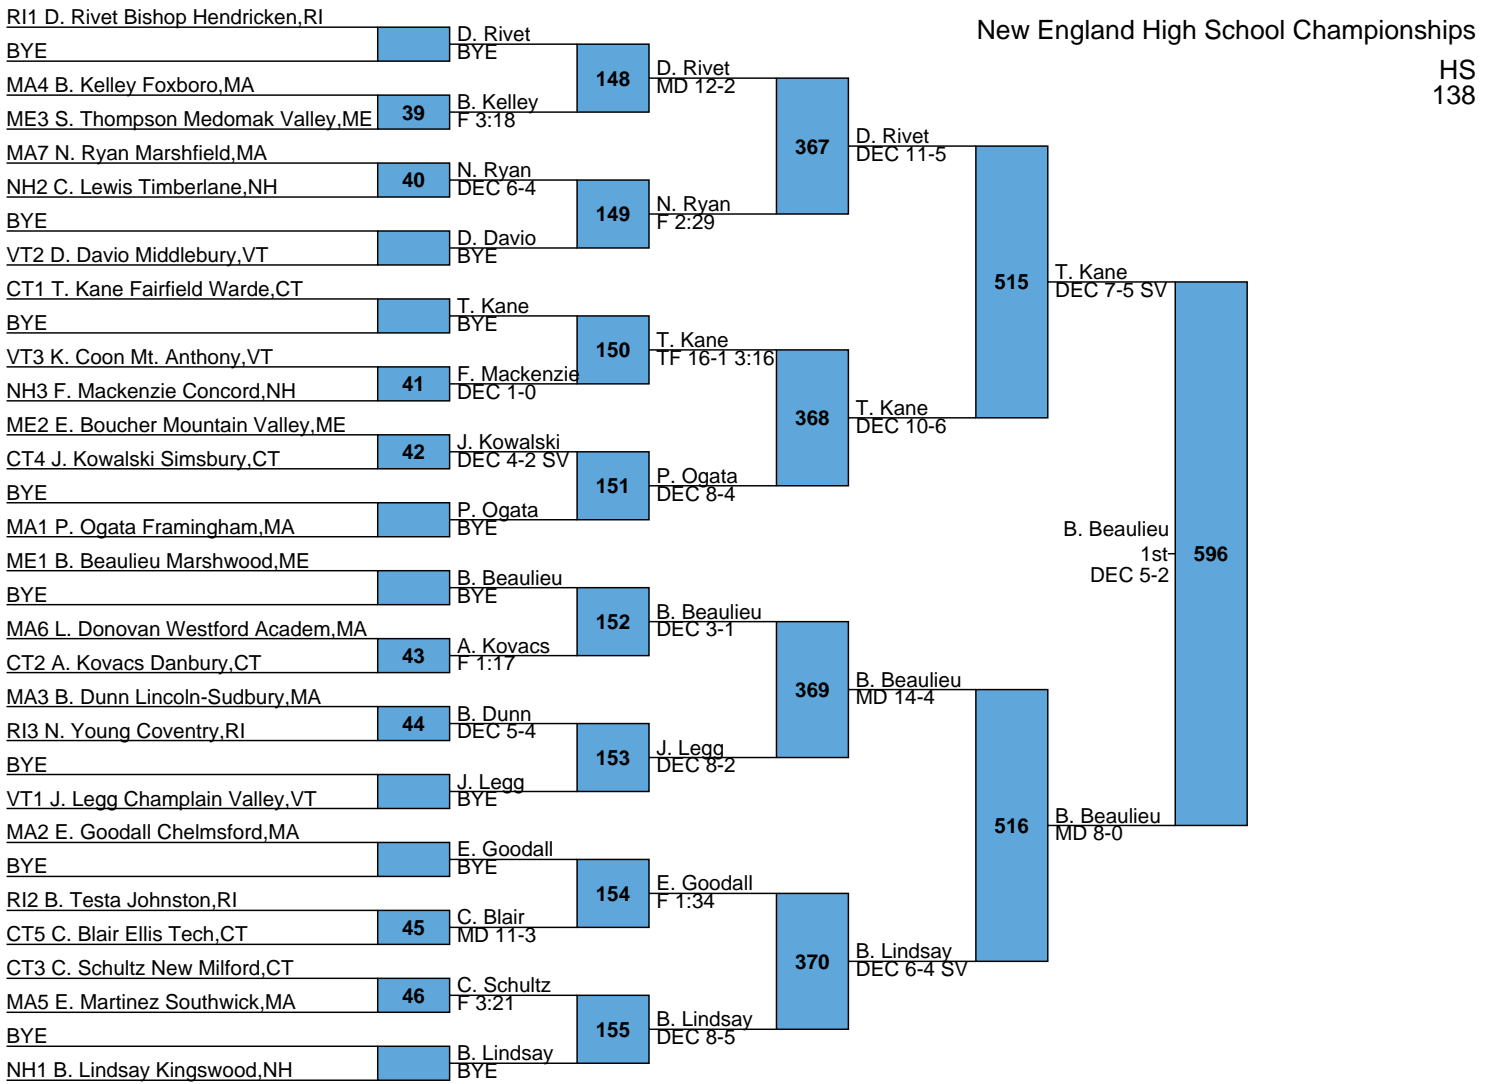

New England High School Championships

HS
138