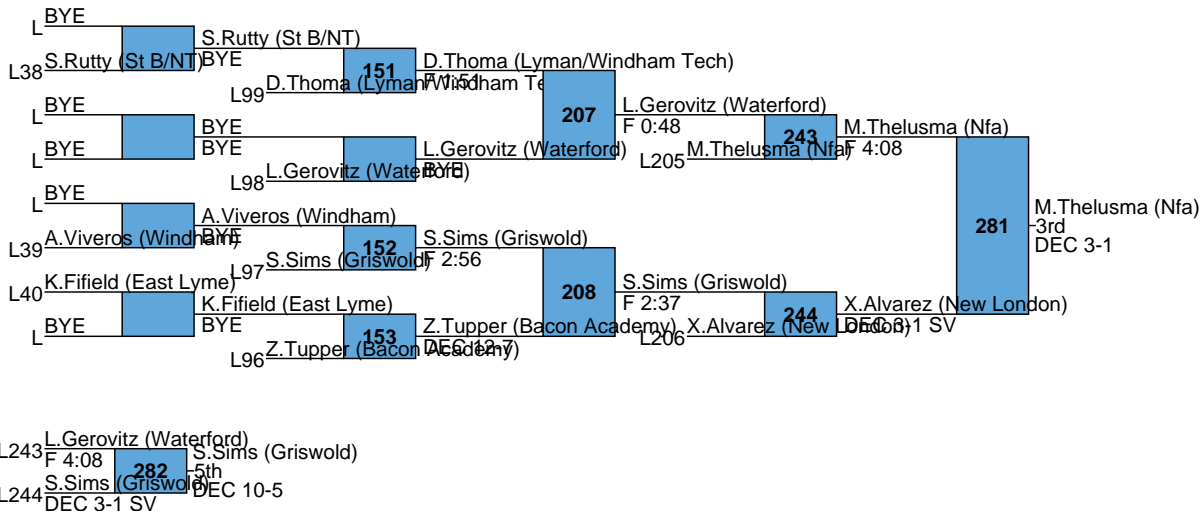

J.Candia (Windham) DEC 9-5

J.Candia (Windham) DEC 9-5

J.Candia (Windham) DEC 9-5

J.Candia (Windham) DEC 9-5

J.Candia (Windham) DEC 9-5

J.Candia (Windham) DEC 9-5

2018 ECC Tournament (Eastern CT Conference)

High School