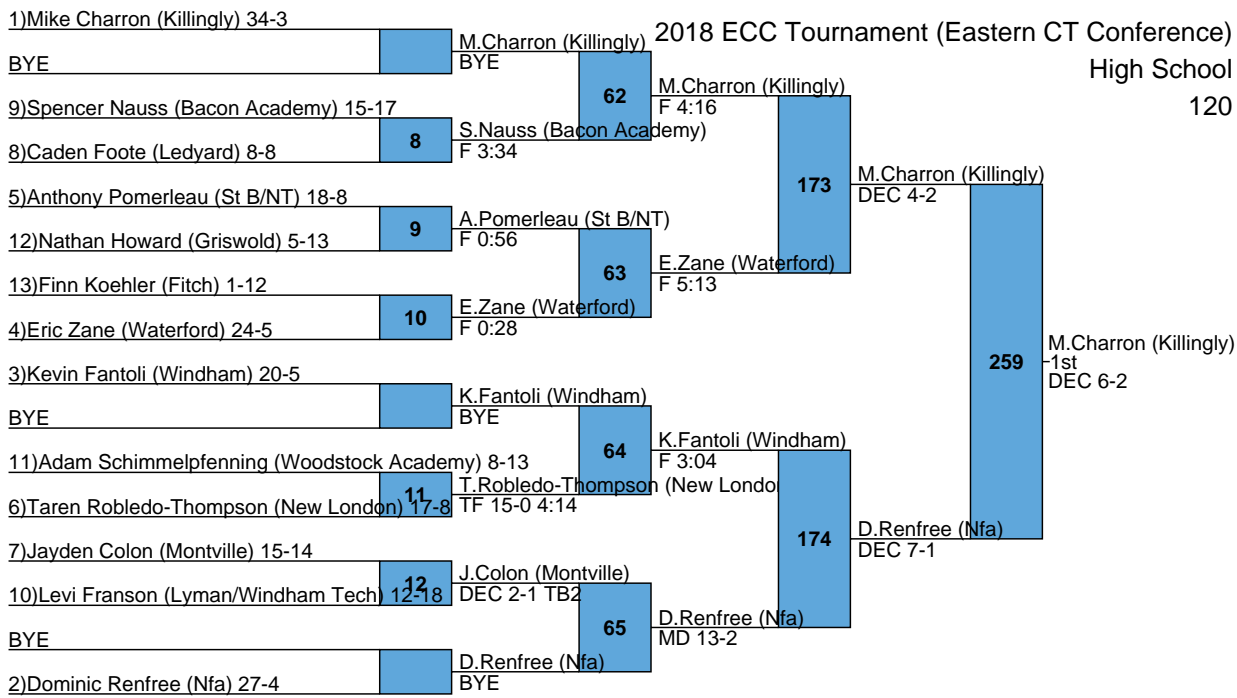

L227 J.Colon (Montville)
DEC 5-1
258
J.Colon (Montville)
L228 A.Pomerleau (St B/NT)
MD 13-2
DEC 5-2 TB2