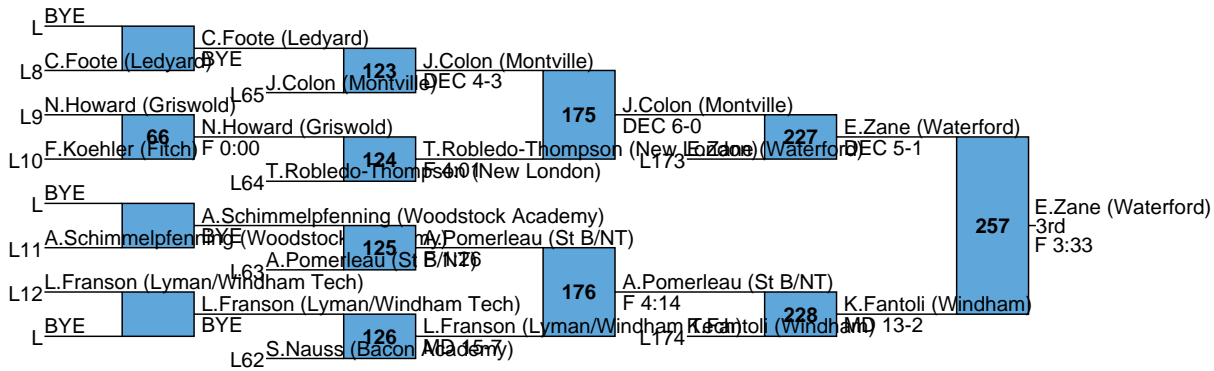

L227 J.Colon (Montville)
DEC 5-1
258
J.Colon (Montville)
L228 A.Pomerleau (St B/NT)
MD 13-2
DEC 5-2 TB2