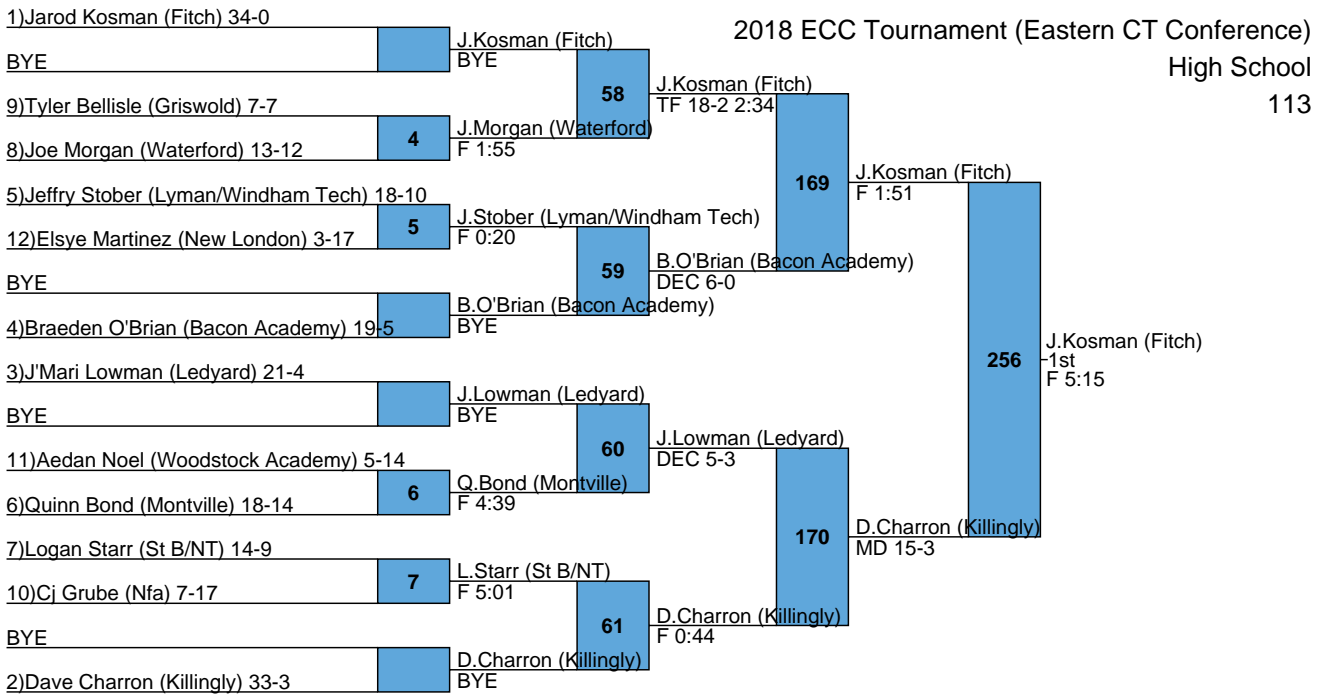

2018 ECC Tournament (Eastern CT Conference)

High School

113

L225 Q.Bond (Montville)
F 2:19
L226 J.Stober (Lyman/Windham Tech)
DEC 9-0