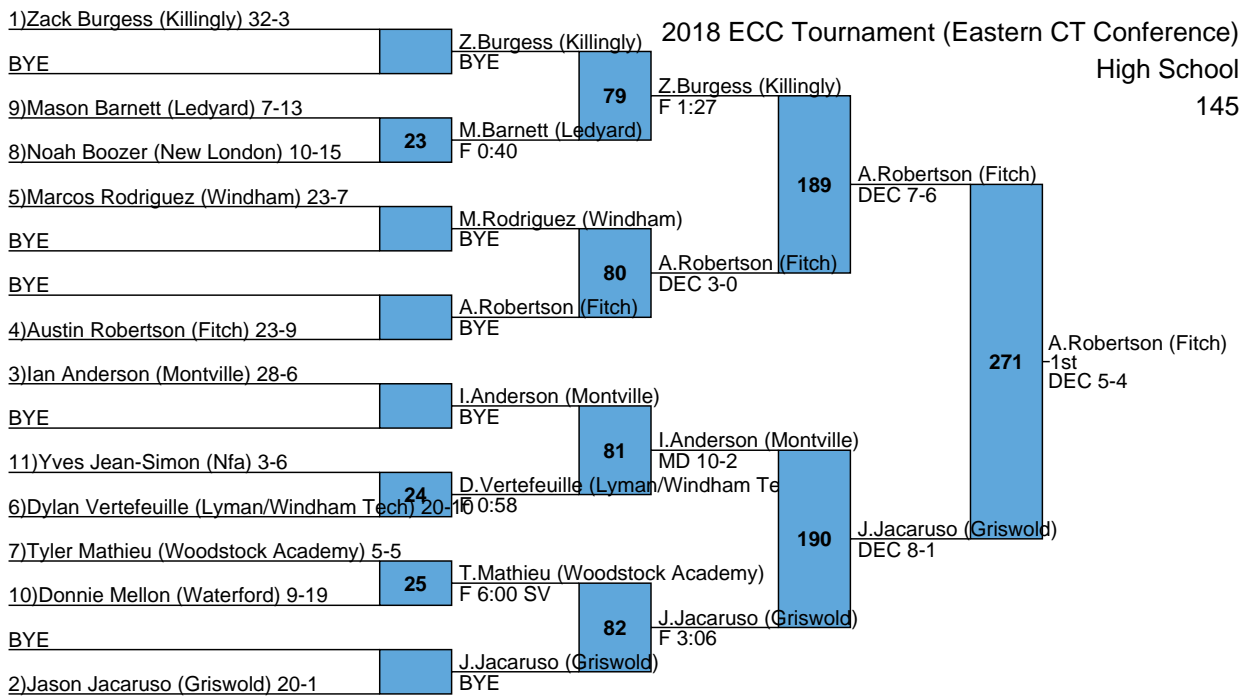

2018 ECC Tournament (Eastern CT Conference)

High School

152

1)Sam Kury (Montville) 34-0

BYE

S.Kury (Montville)

BYE

83