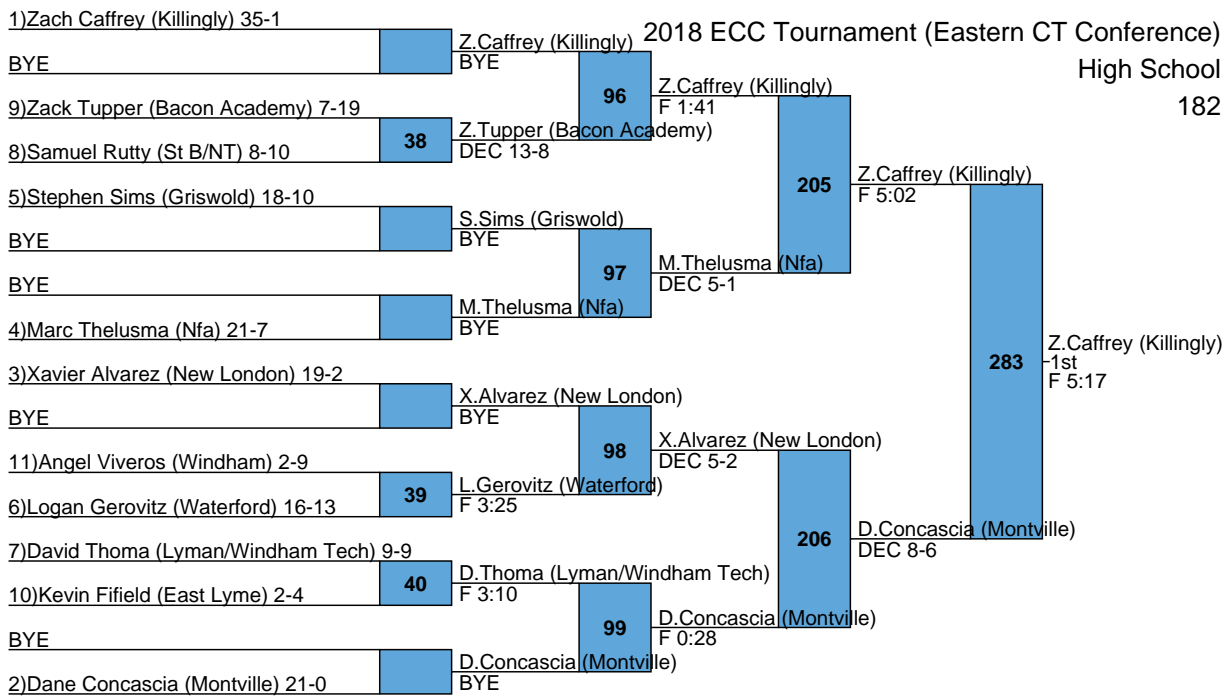

J.Candia (Windham) DEC 9-5

J.Candia (Windham) DEC 9-5

J.Candia (Windham) DEC 9-5

J.Candia (Windham) DEC 9-5

J.Candia (Windham) DEC 9-5

J.Candia (Windham) DEC 9-5

2018 ECC Tournament (Eastern CT Conference)

High School