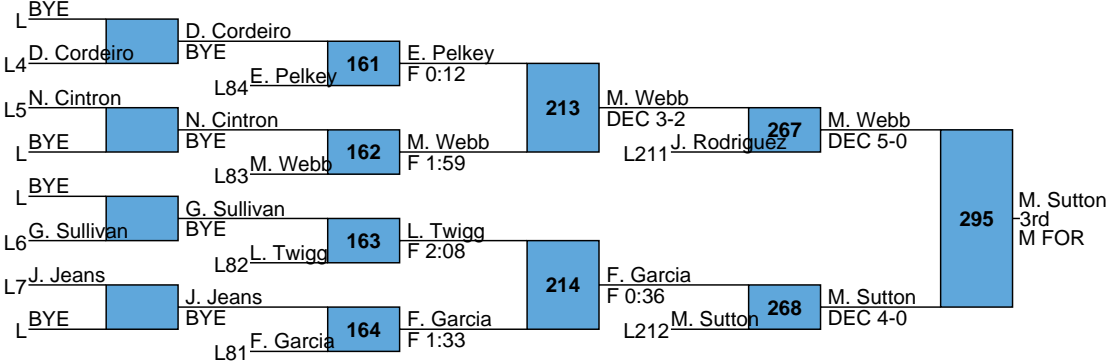

Eagle Classic
High School
106

L267 J. Rodriguez
DEC 5-0
L268 F. Garcia
DEC 4-0

296 5th NC

L213 E. Pelkey
DEC 3-2
L214 L. Twigg
F 0:36

297 7th NC