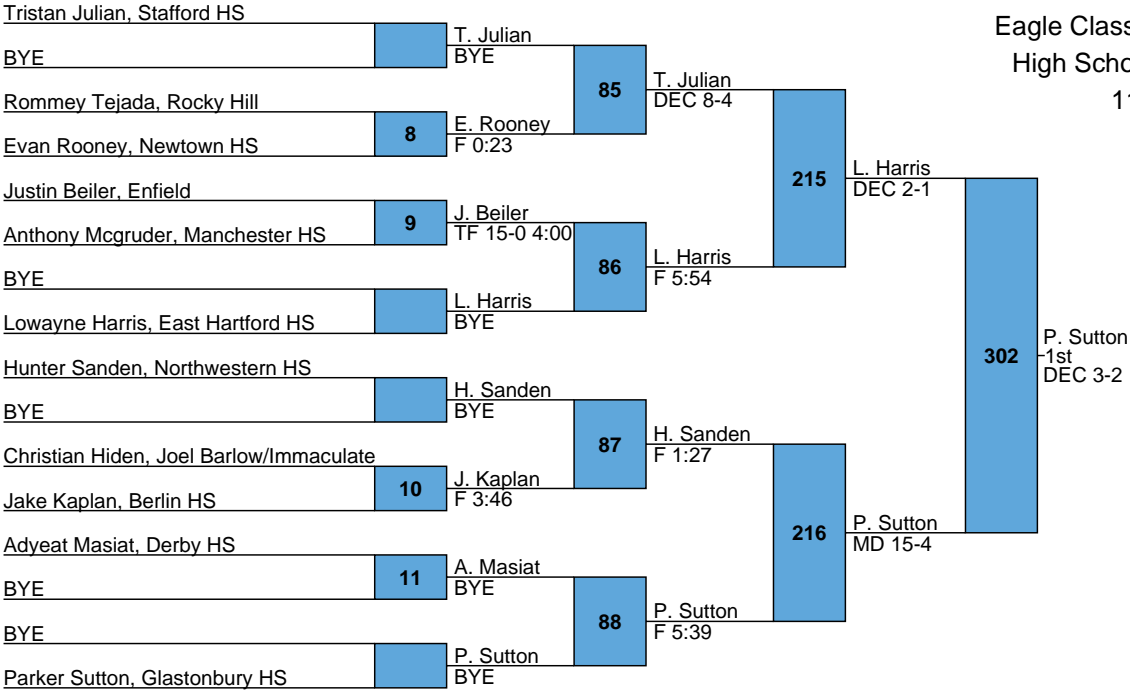

Eagle Classic
High School
106

L267 J. Rodriguez
DEC 5-0
L268 F. Garcia
DEC 4-0

296 5th NC

L213 E. Pelkey
DEC 3-2
L214 L. Twigg
F 0:36

297 7th NC

Eagle Classic
High School
113

L269 A. Masiat F 4:04
L270 H. Sanden F 2:20
300 5th NC