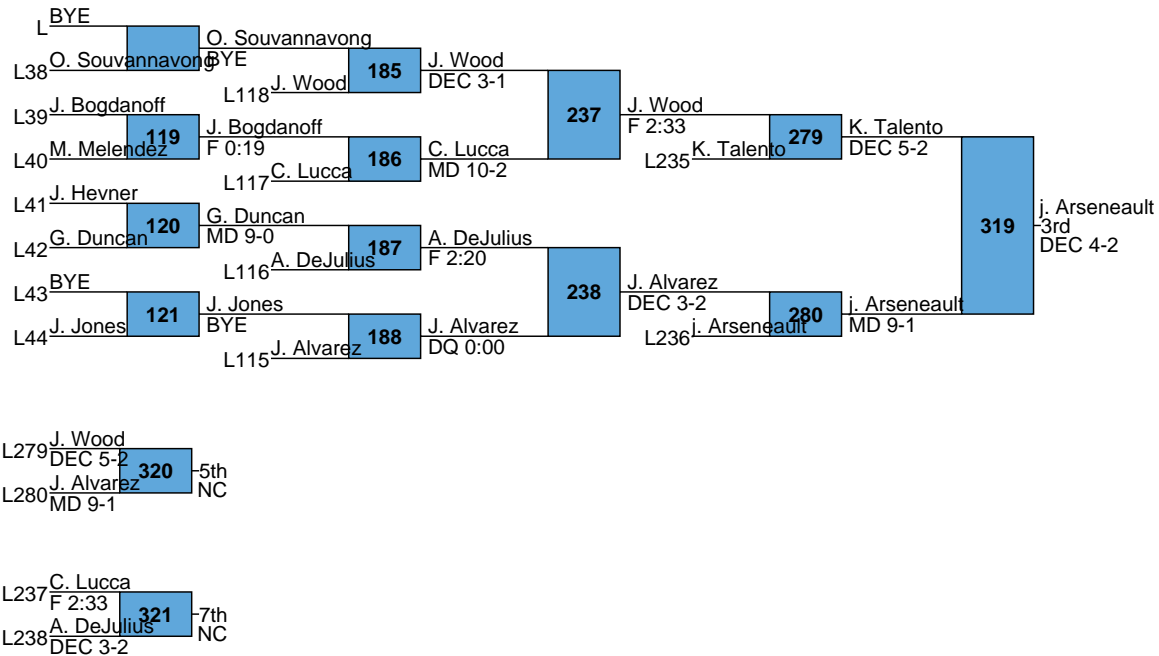

Eagle Classic
High School
145