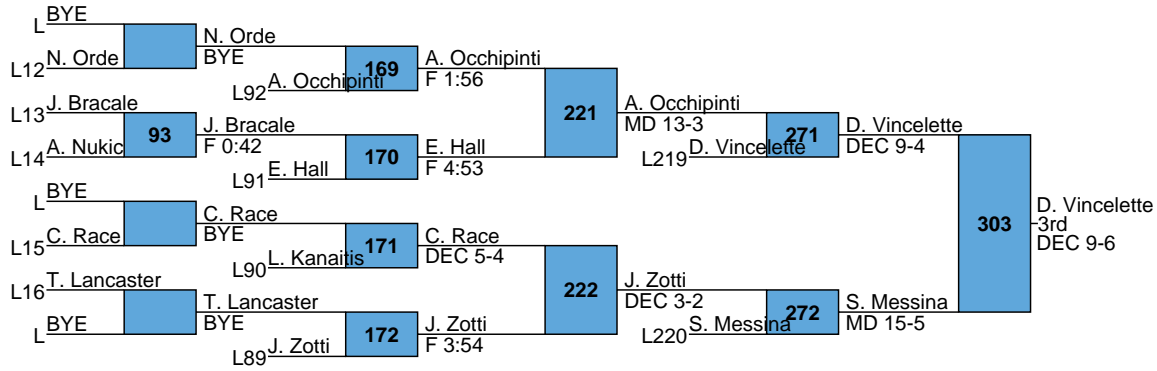

Eagle Classic
High School
120