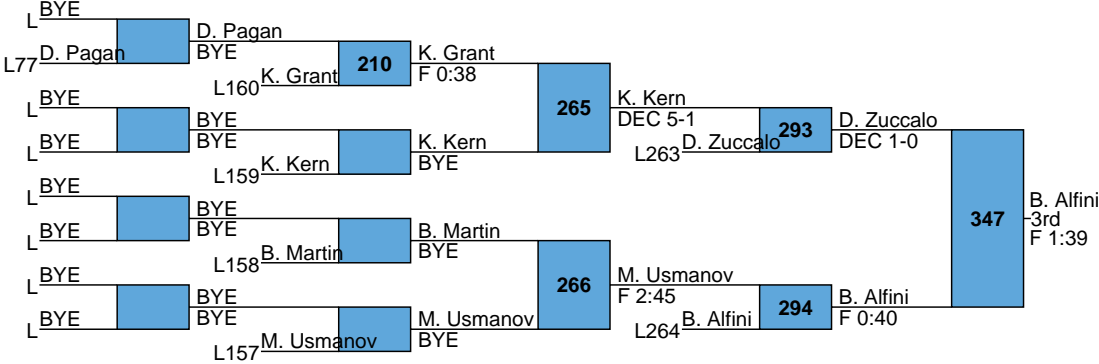

332

5th
NC

L249 S. Baker
DEC 5-1

L250 S. Malespini
DEC 5-3

333

7th
NC

Eagle Classic
High School
285

L293 K. Kern
DEC 1-0
L294 M. Usmanov
F 0:40
5th
NC