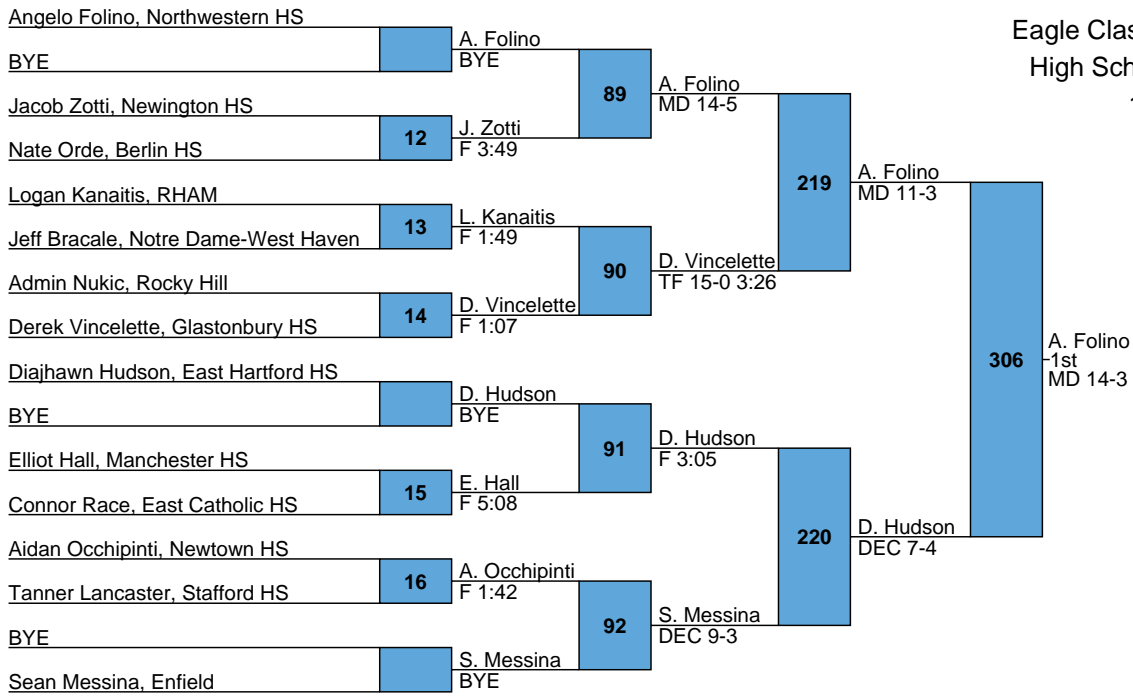

Eagle Classic
High School
120