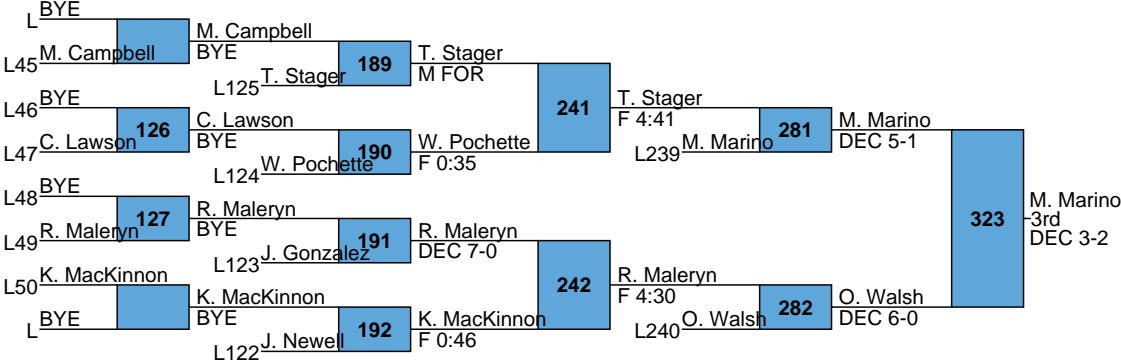

Eagle Classic
High School
152

L281
T. Stager
DEC 5-1

L282
R. Maleryn
DEC 6-0

324

5th
NC

L241
W. Pochette
F 4:41

L242
K. MacKinnon
F 4:30

325

7th
NC