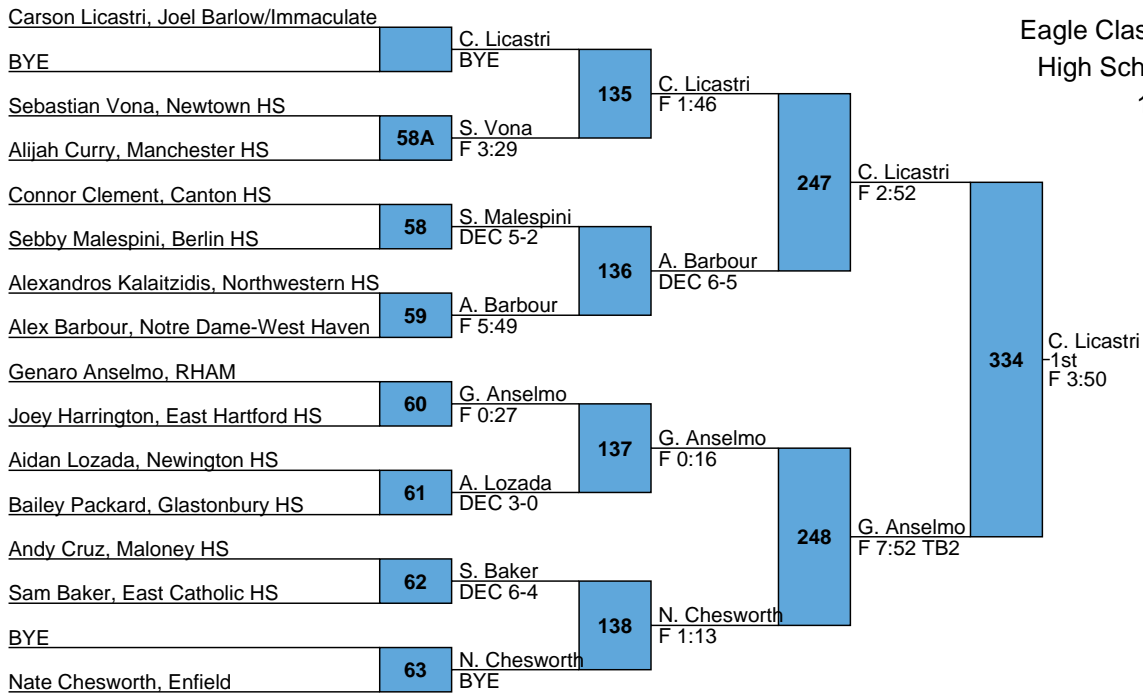

Eagle Classic
High School
170

L285 A. Lozada
F 2:08

L286 A. Cruz
MD 9-0

332

5th
NC

L249 S. Baker
DEC 5-1

L250 S. Malespini
DEC 5-3

333

7th
NC