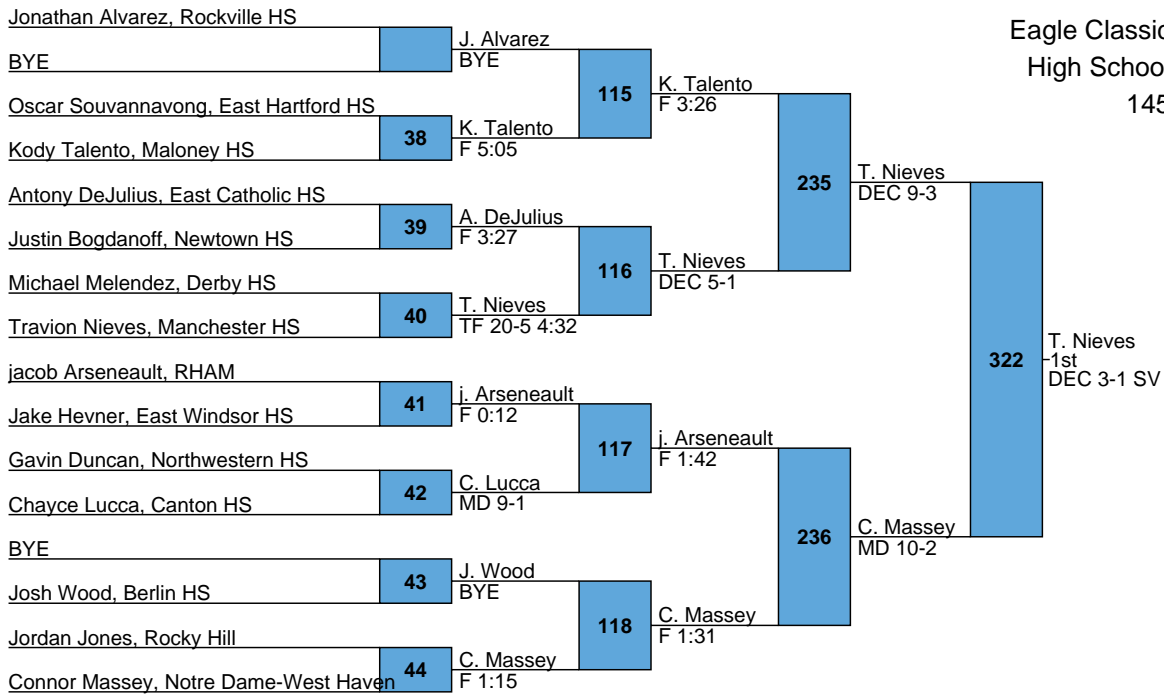

Eagle Classic
High School
145