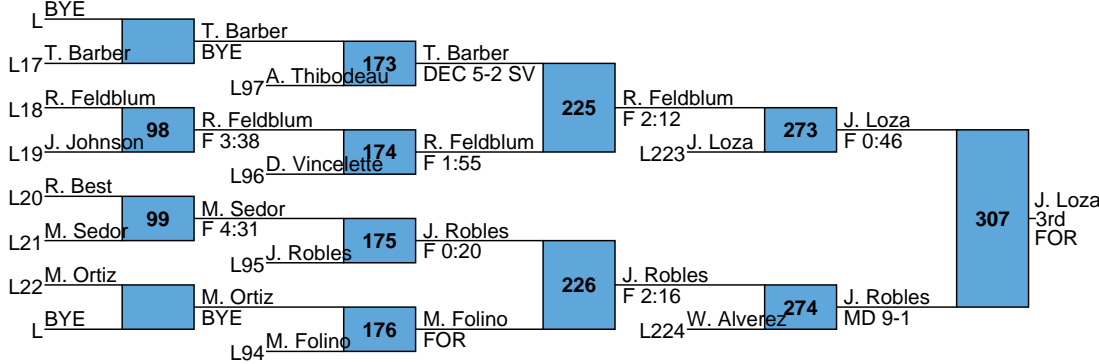

Eagle Classic
High School
126

L273 R. Feldblum F 0:46
L274 W. Alvarez MD 9-1

L225 T. Barber F 2:12
L226 M. Folino F 2:16