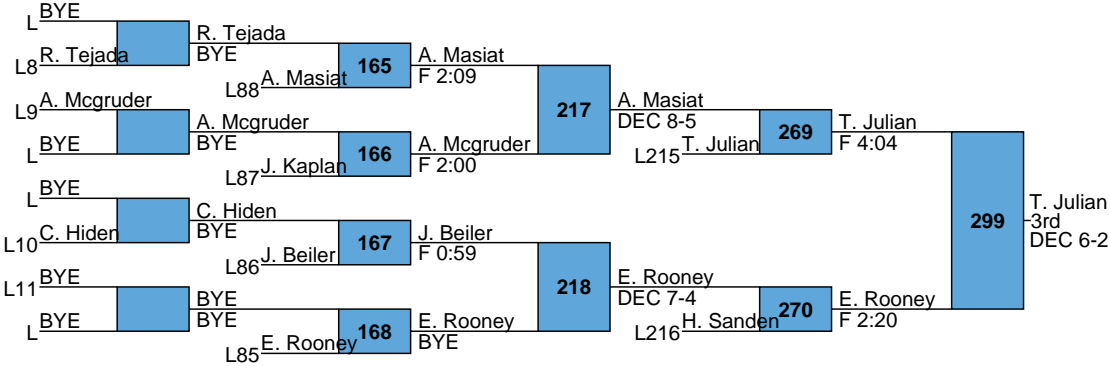

Eagle Classic
High School
106

L267 J. Rodriguez
DEC 5-0
L268 F. Garcia
DEC 4-0

296 5th NC

L213 E. Pelkey
DEC 3-2
L214 L. Twigg
F 0:36

297 7th NC

Eagle Classic
High School
113

L269 A. Masiat F 4:04
L270 H. Sanden F 2:20
300 5th NC