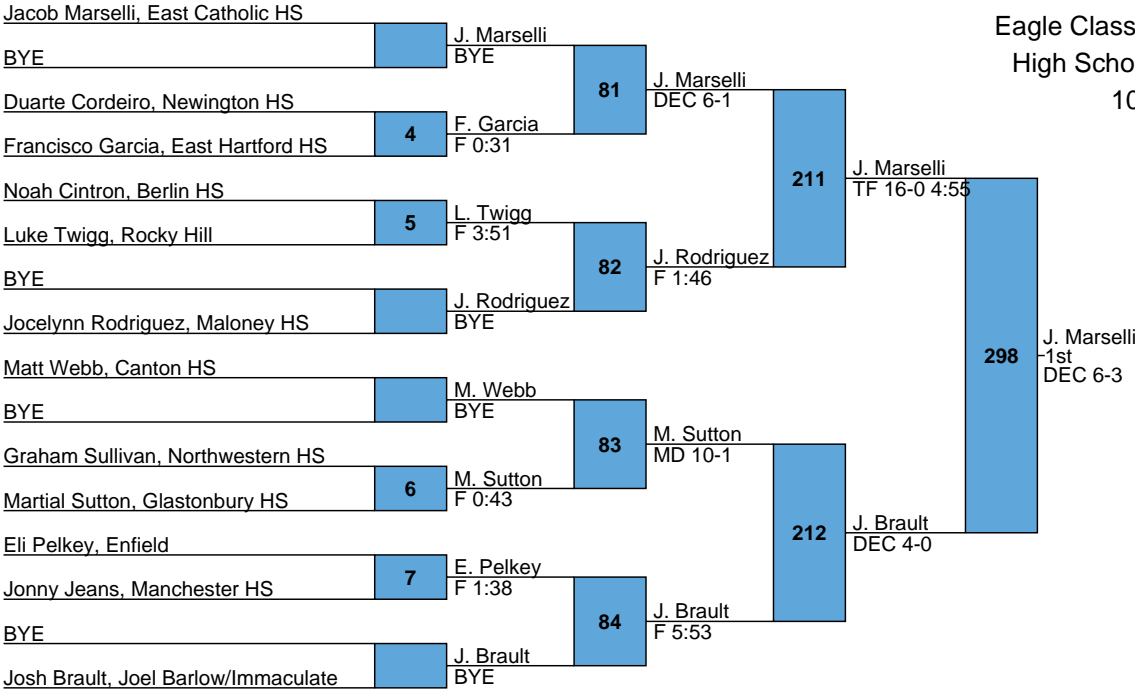

Eagle Classic
High School
106

L267 J. Rodriguez
DEC 5-0
L268 F. Garcia
DEC 4-0

296 5th NC

L213 E. Pelkey
DEC 3-2
L214 L. Twigg
F 0:36

297 7th NC