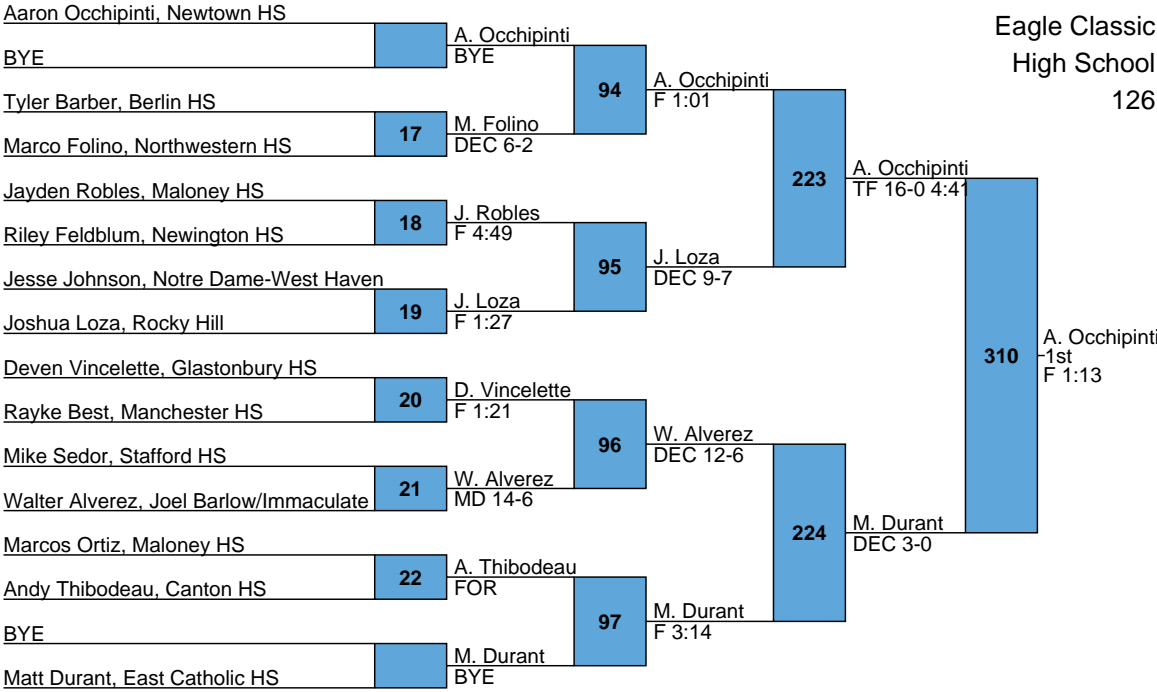

Eagle Classic
High School
126

L273 R. Feldblum F 0:46
L274 W. Alvarez MD 9-1

L225 T. Barber F 2:12
L226 M. Folino F 2:16