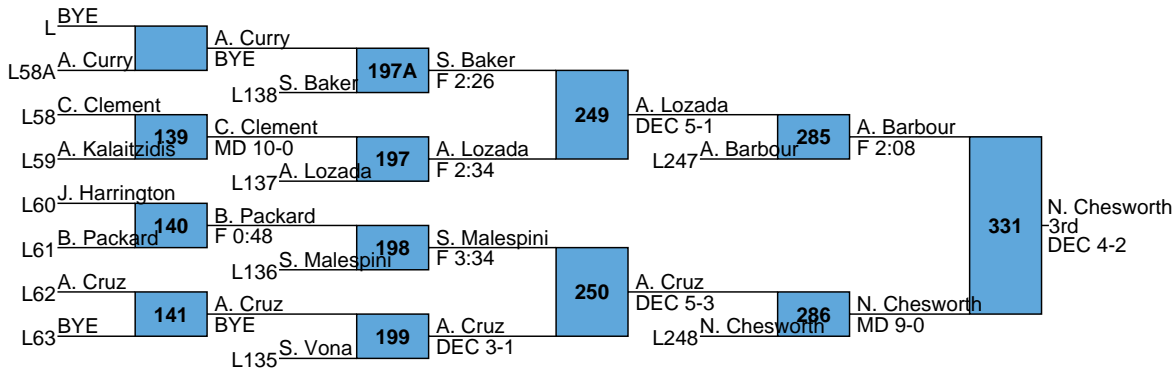

Eagle Classic
High School
170

L285 A. Lozada
F 2:08

L286 A. Cruz
MD 9-0

332

5th
NC

L249 S. Baker
DEC 5-1

L250 S. Malespini
DEC 5-3

333

7th
NC