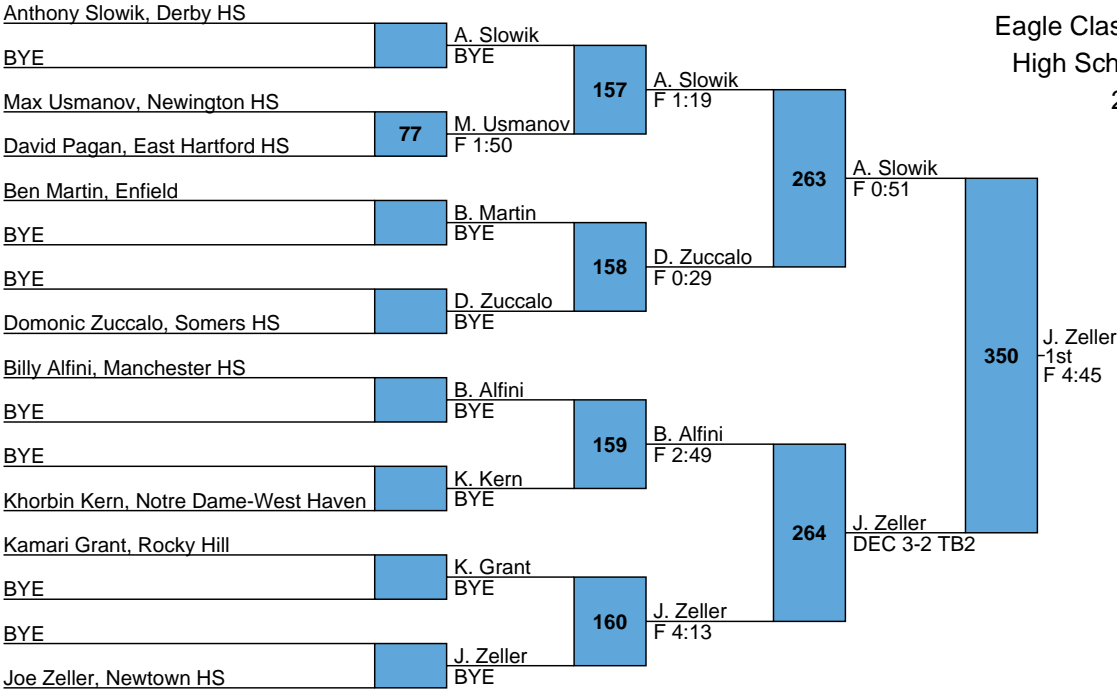

Eagle Classic
High School
285

L293 K. Kern
DEC 1-0
L294 M. Usmanov
F 0:40
5th
NC

348

L265 K. Grant
DEC 5-1
L266 B. Martin
F 2:45
7th
NC

349