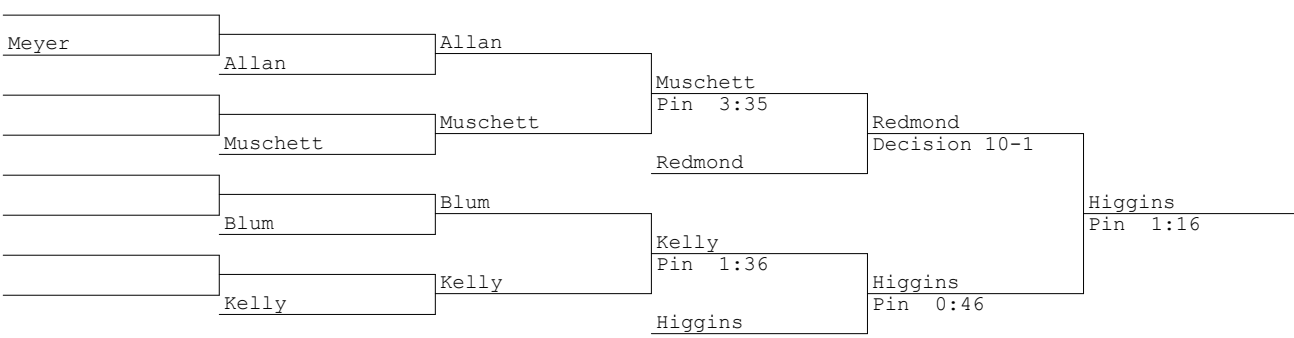

Muschett
Kelly