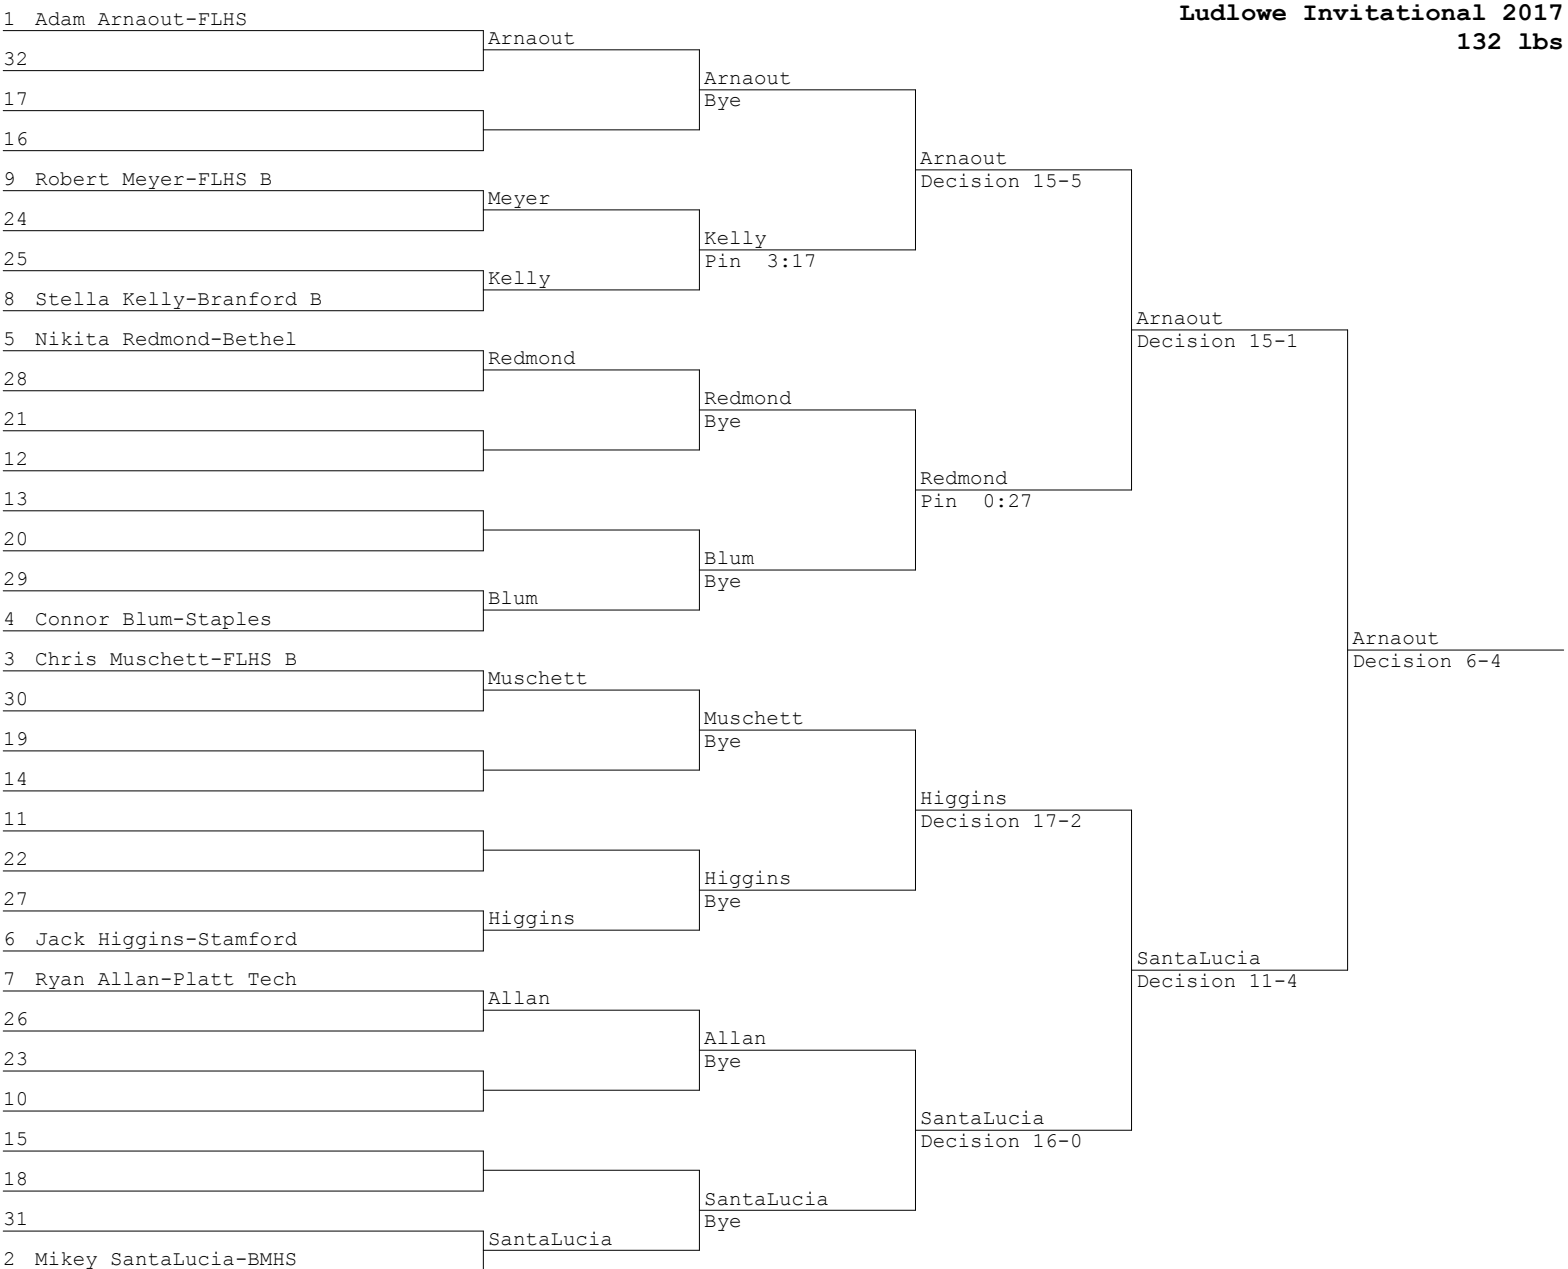

Muschett
Kelly