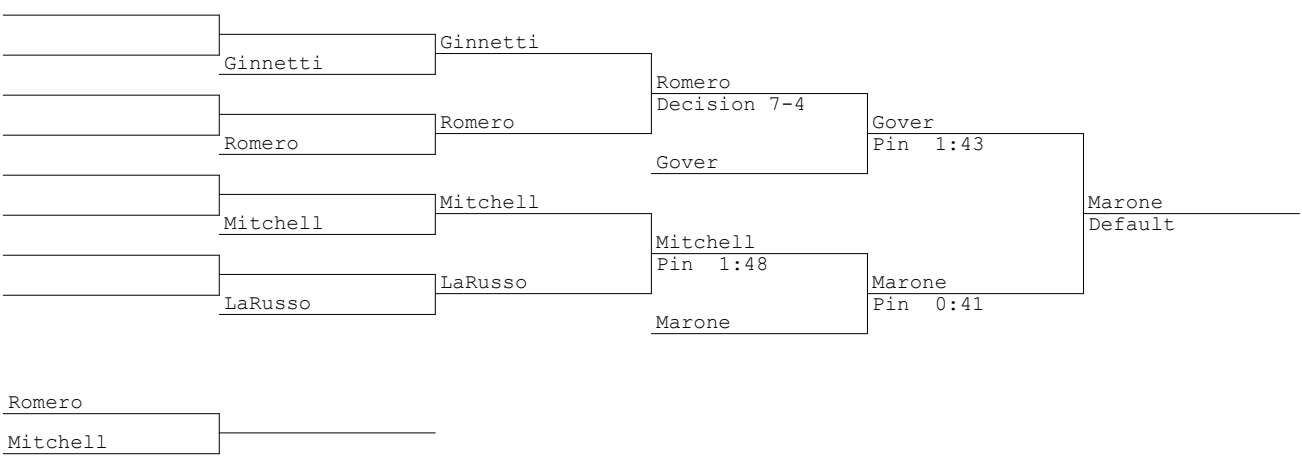

Ludlowe Invitational 2017 Place Winners

220

- 1 Nick Cote, Bethel, Decision 8-3
- 2 Kyle Zalewski, Branford, None
- 3 Jeff Cocchia, BMHS, Pin 0:29
- 4 Micah Aryeetey, Stamford, None
- 5 None, None, None
- 6 Messiah Mays, Harding, None

285

- 1 George Harrington, Staples, Pin 1:03
- 2 Cassio Pena, Bethel, None
- 3 Daniel Daley, Harding, Pin 2:47
- 4 Troy Rainy, Harding, None
- 5 None, None, None
- 6 Luke Rioux, Bethel, None

Cruz
Wyclif