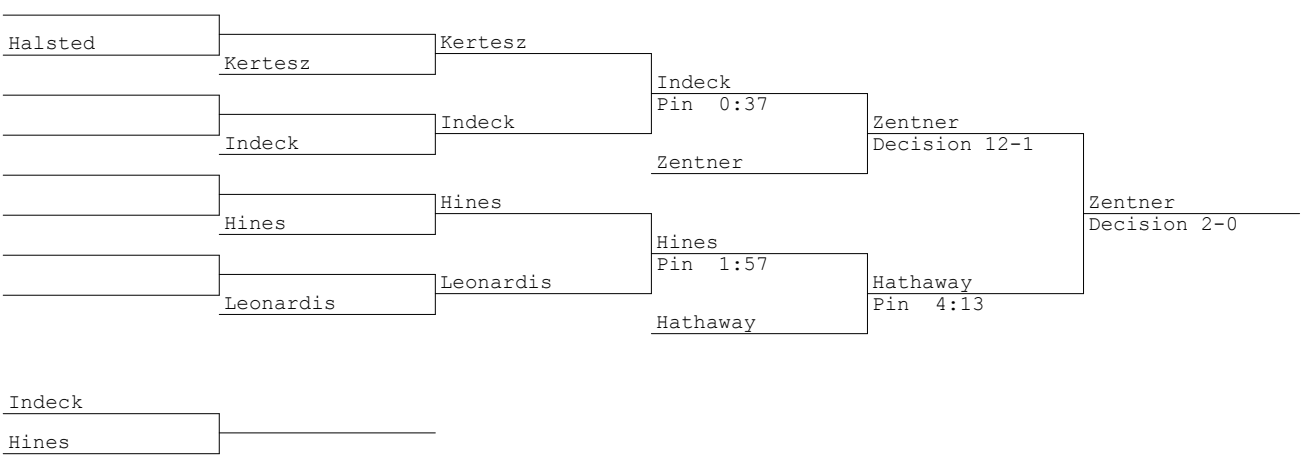

285

- 1 George Harrington, Staples, Pin 1:03
- 2 Cassio Pena, Bethel, None
- 3 Daniel Daley, Harding, Pin 2:47
- 4 Troy Rainy, Harding, None
- 5 None, None, None
- 6 Luke Rioux, Bethel, None

Cruz
Wyclif

Wells
Tracy

Muschett
Kelly

Ludlowe Invitational 2017
195 lbs