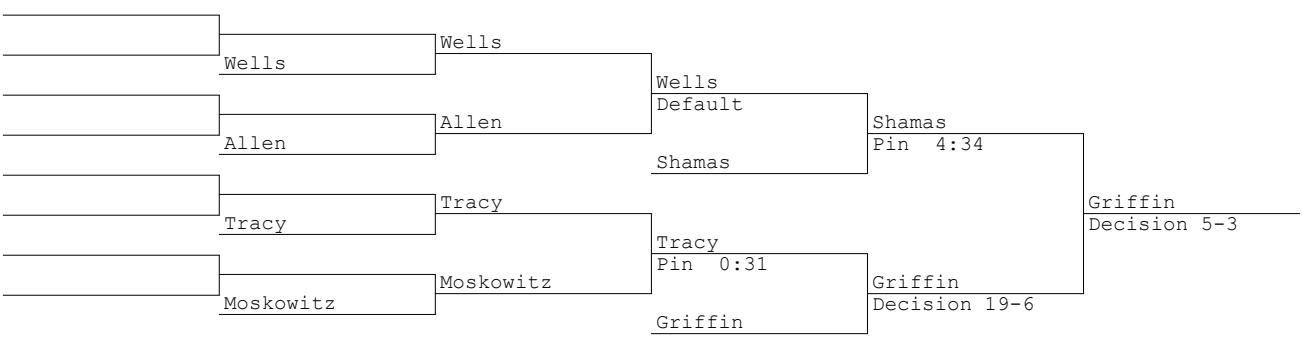

285

- 1 George Harrington, Staples, Pin 1:03
- 2 Cassio Pena, Bethel, None
- 3 Daniel Daley, Harding, Pin 2:47
- 4 Troy Rainy, Harding, None
- 5 None, None, None
- 6 Luke Rioux, Bethel, None

Cruz
Wyclif