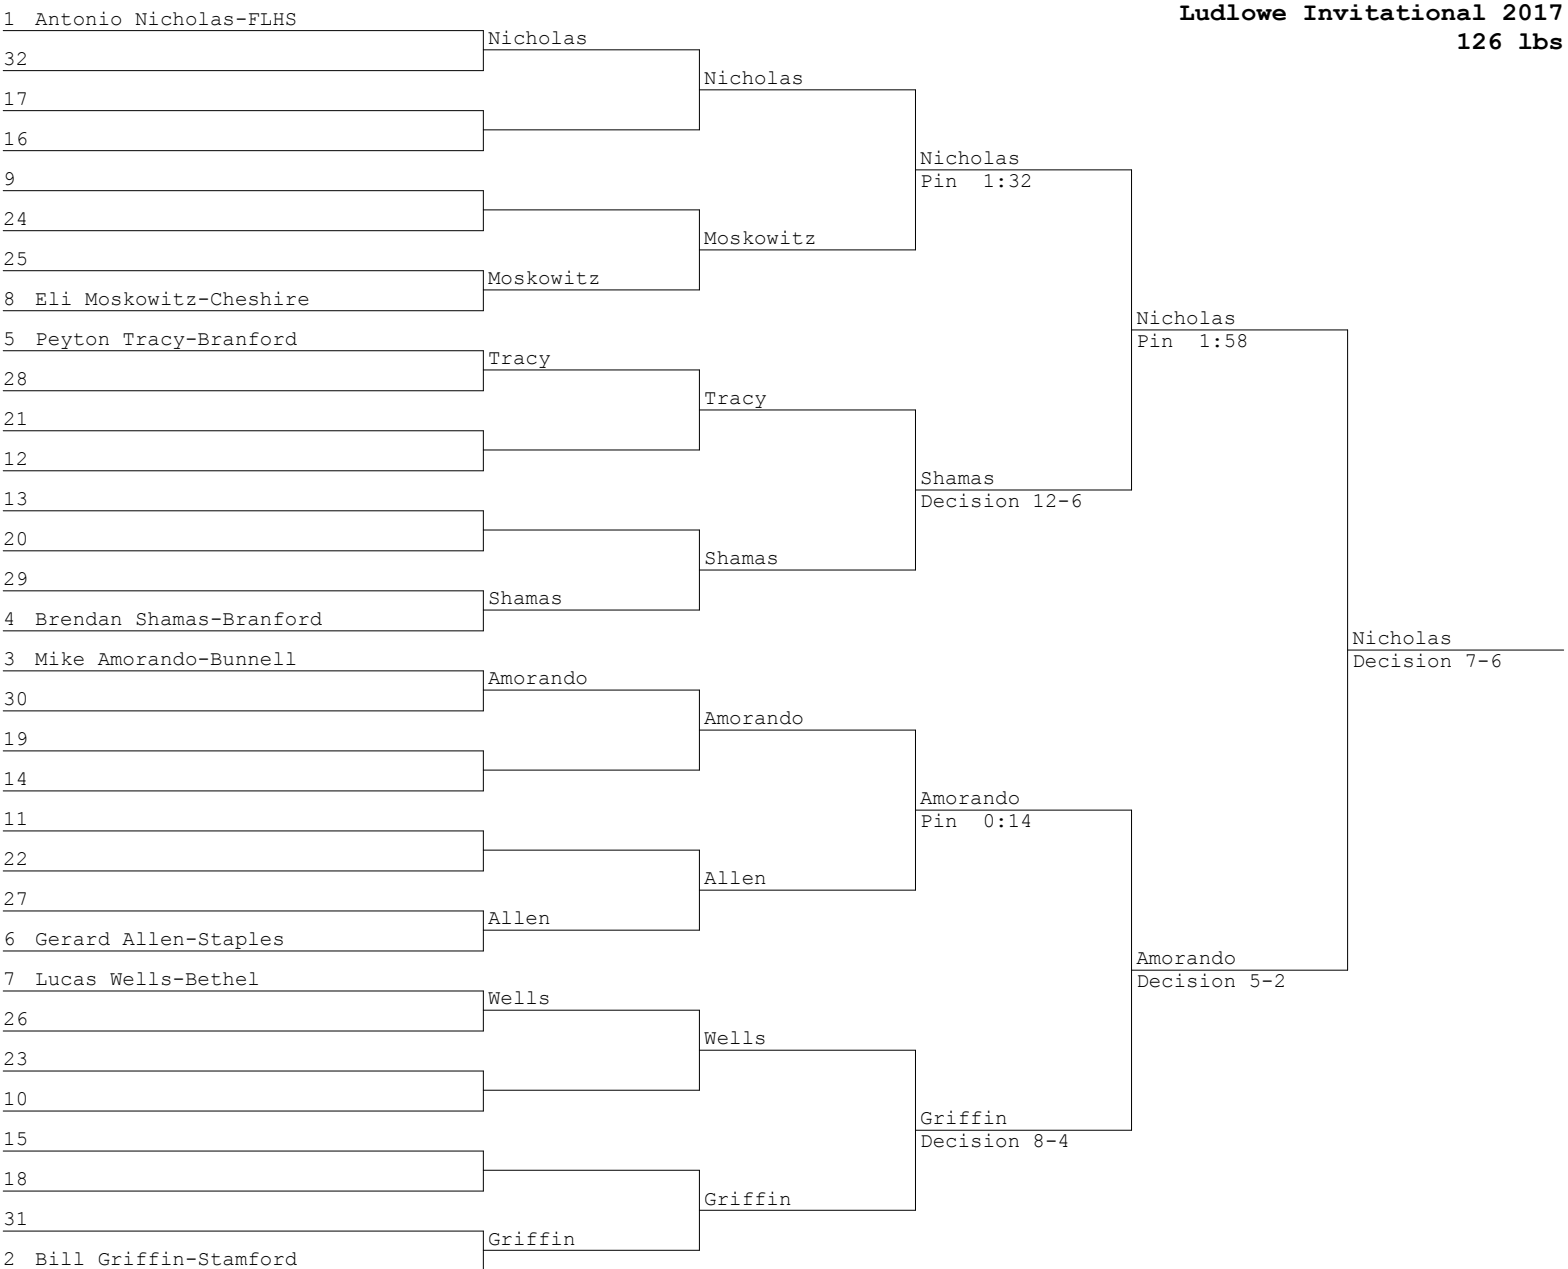

285

- 1 George Harrington, Staples, Pin 1:03
- 2 Cassio Pena, Bethel, None
- 3 Daniel Daley, Harding, Pin 2:47
- 4 Troy Rainy, Harding, None
- 5 None, None, None
- 6 Luke Rioux, Bethel, None

Cruz
Wyclif