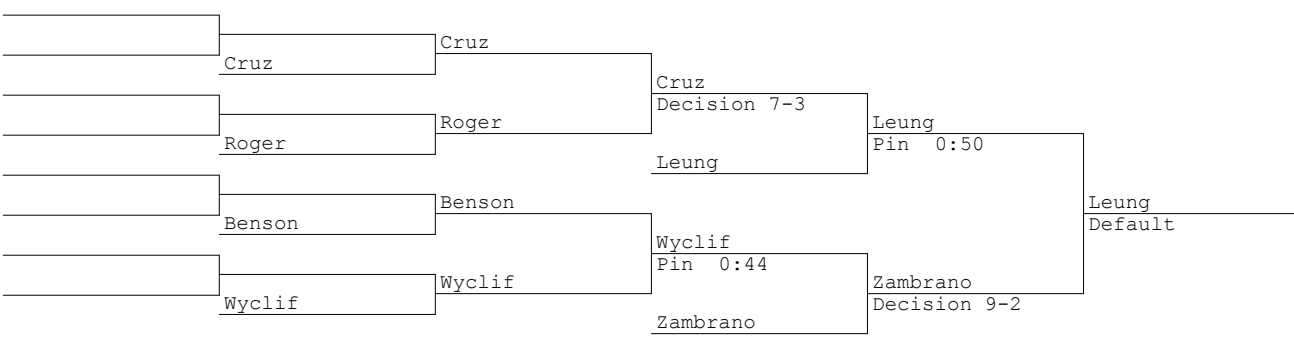

Cruz
Wyclif