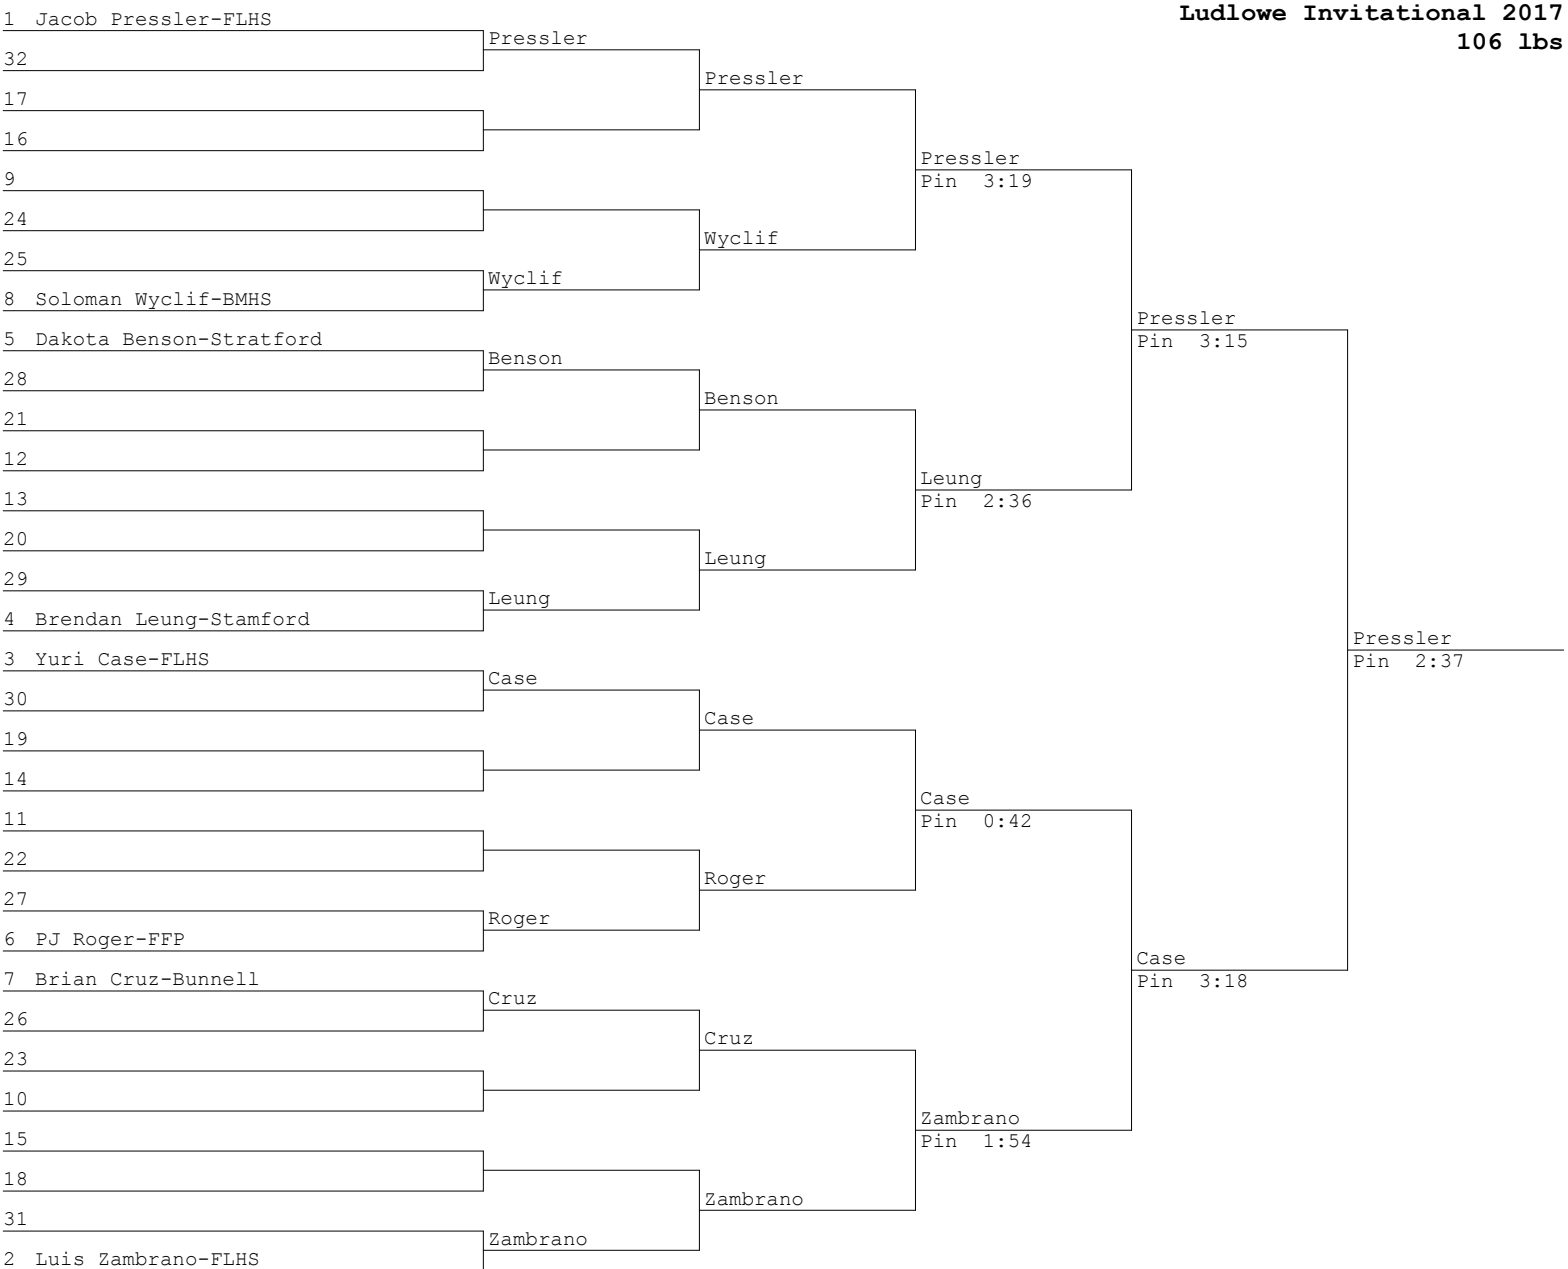

Cruz
Wyclif