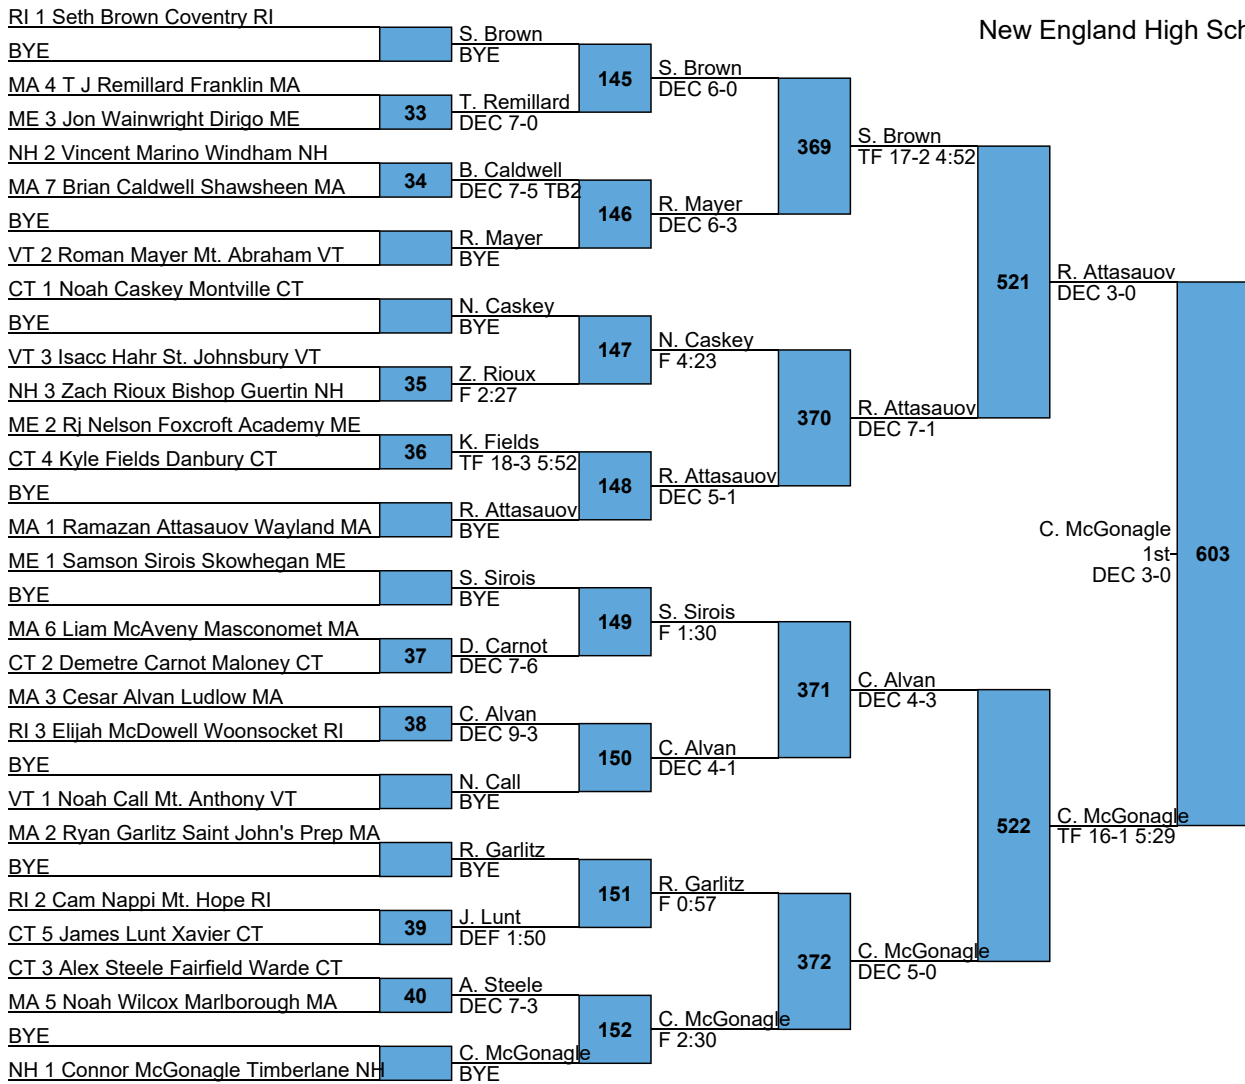

L561 M. Glynn D. Charron  
 DEC 7-5 590 5th F 2:31  
 L562 D. Charron  
 DEC 9-2

L563 P. Sutton DEC 6-3 H. Verge 5th  
 L564 DEC 5-3 DEC 4-2

New England High School Championships

HS  
120

L565 J. Cote MD 14-5 5th  
L566 B. Kappler DEC 11-4 F 4:26

New England High School Championships

HS

126

L571 M. Ryan (F 4:04) vs S. Wagner (5th) (DEC 3-1)

L572 S. Wagner (DEC 4-1)

New England High School Championships

HS

160