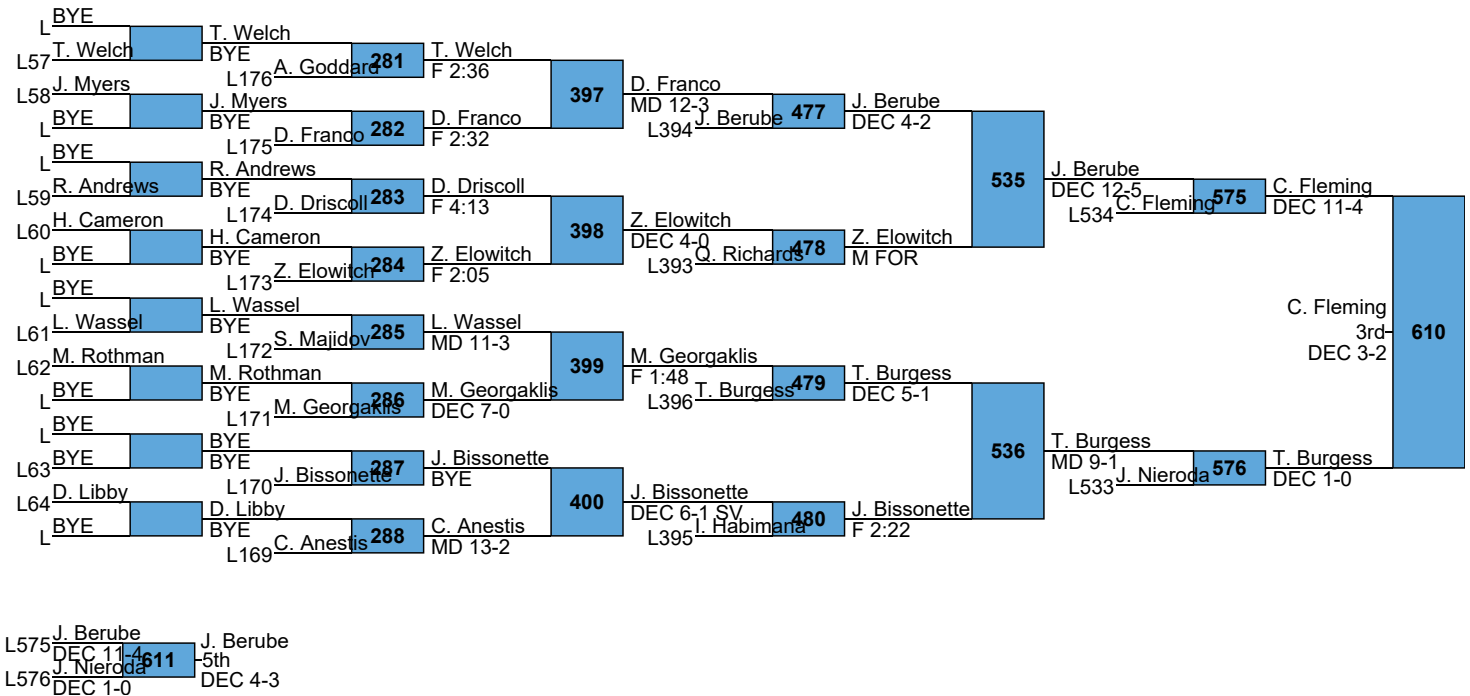

New England High School Championships

HS

126

L571 M. Ryan (F 4:04) vs S. Wagner (5th) (DEC 3-1)

L572 S. Wagner (DEC 4-1)

New England High School Championships

HS

160