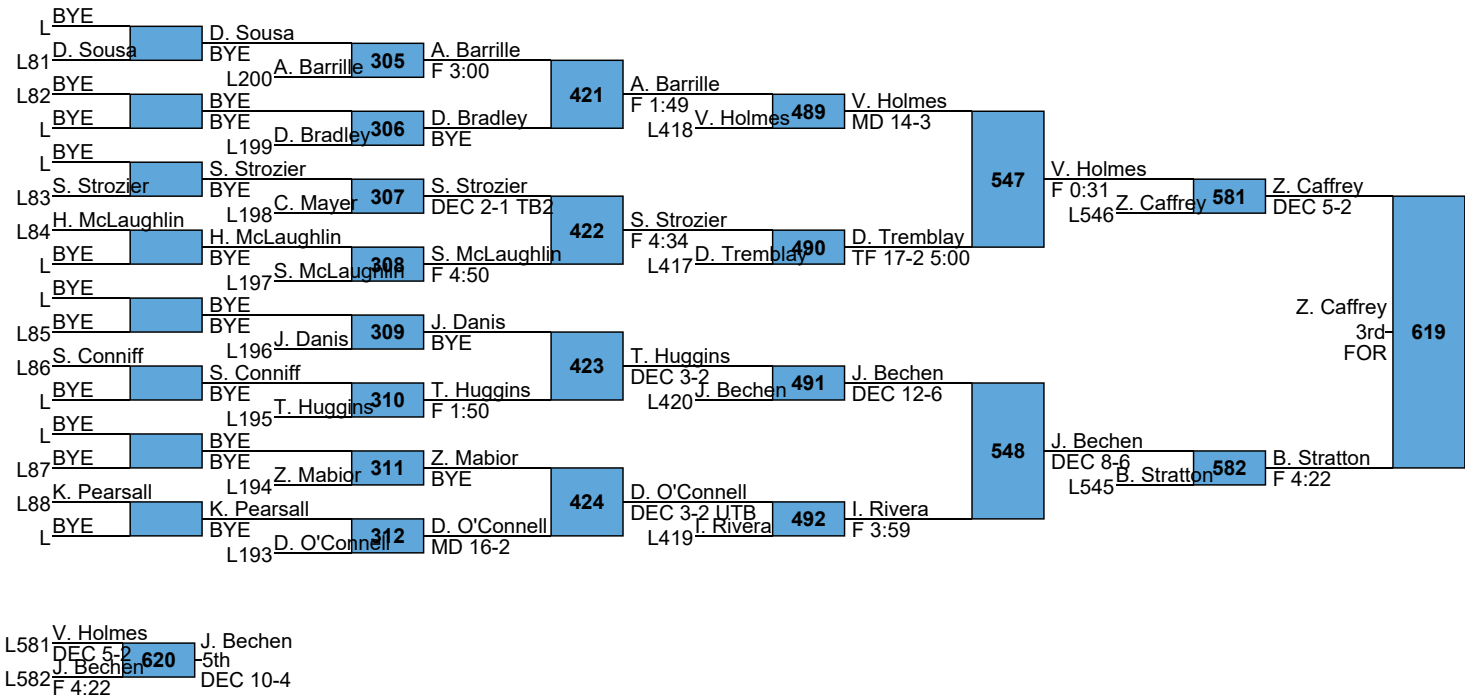

New England High School Championships

HS

126

L571 M. Ryan (F 4:04) vs S. Wagner (5th) (DEC 3-1)

L572 S. Wagner (DEC 4-1)

New England High School Championships

HS

160