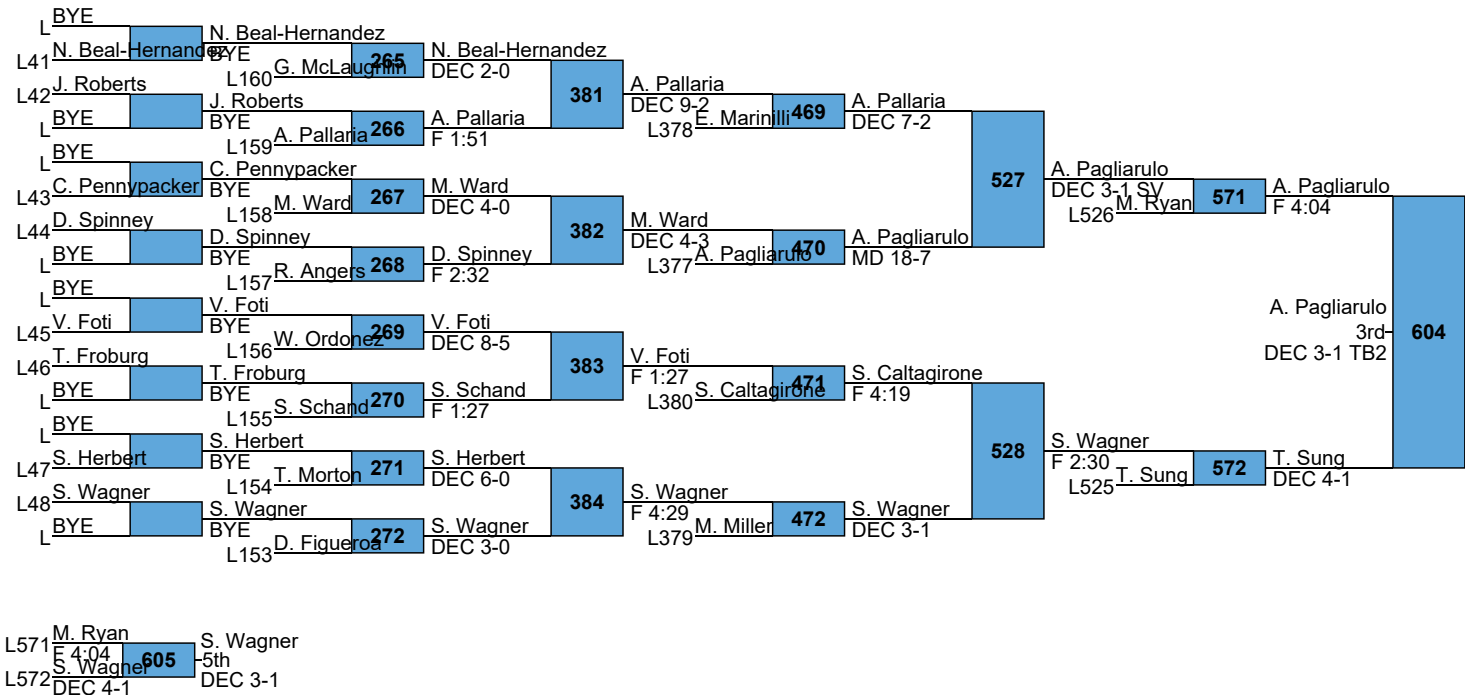

New England High School Championships

HS

126

L571 M. Ryan (F 4:04) vs S. Wagner (5th) (DEC 3-1)

L572 S. Wagner (DEC 4-1)

New England High School Championships

HS

160