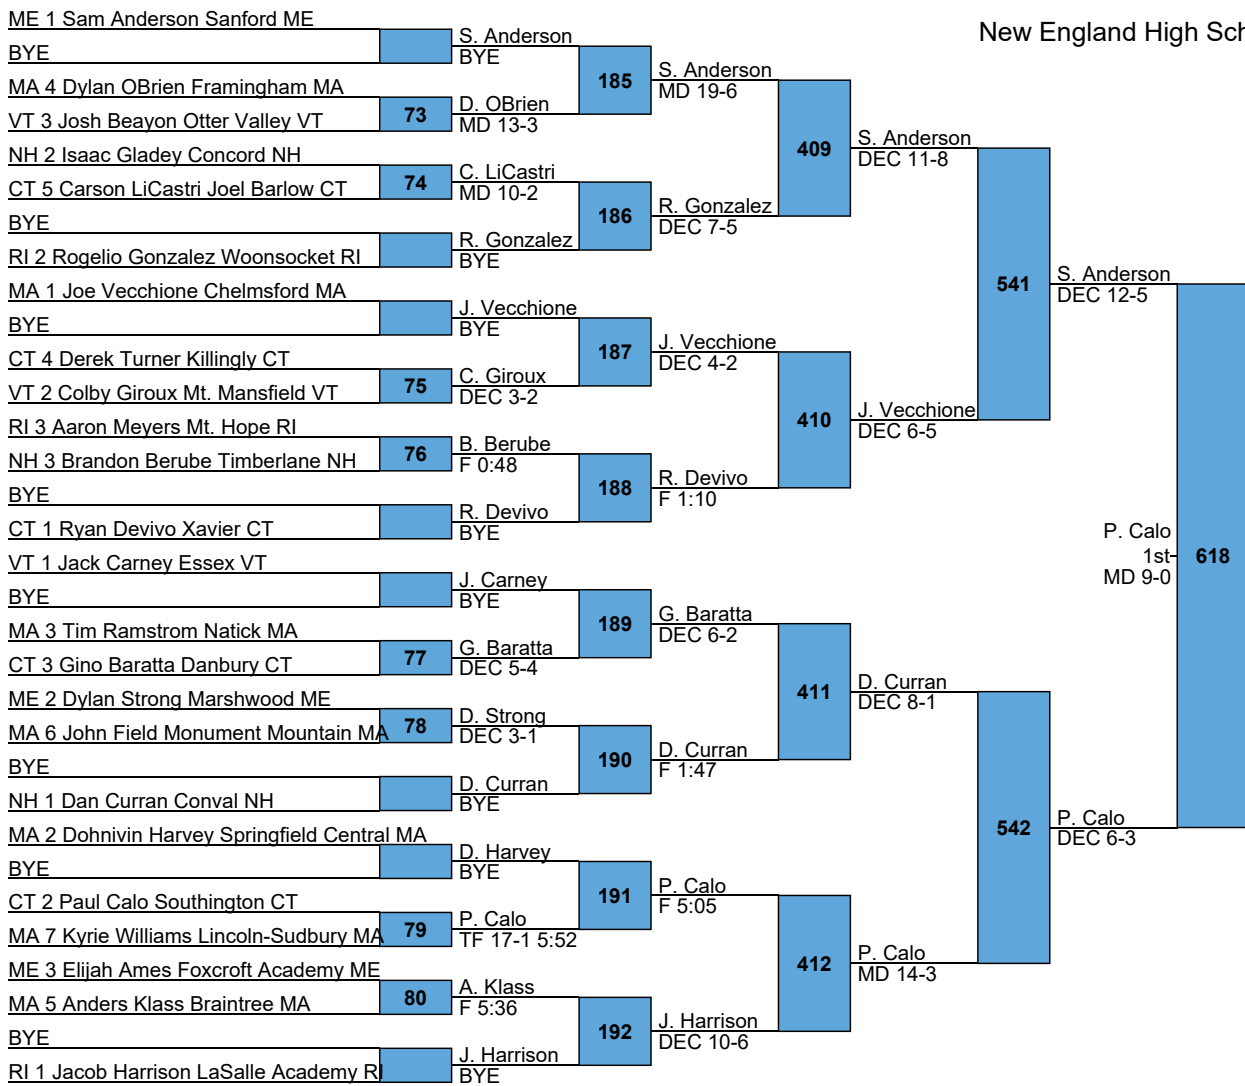

New England High School Championships

HS

126

L571 M. Ryan (F 4:04) vs S. Wagner (5th) (DEC 3-1)

L572 S. Wagner (DEC 4-1)

New England High School Championships

HS

160