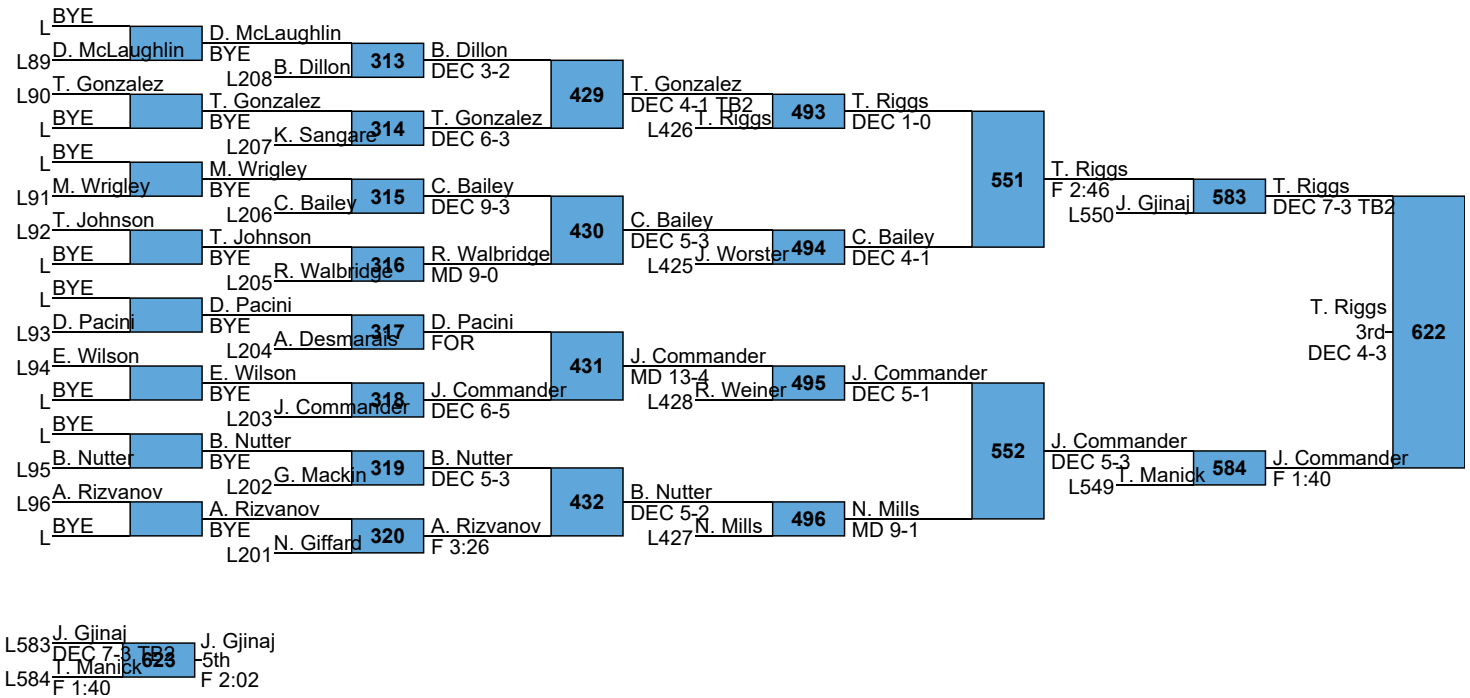

New England High School Championships

HS

126

L571 M. Ryan (F 4:04) vs S. Wagner (5th) (DEC 3-1)

L572 S. Wagner (DEC 4-1)

New England High School Championships

HS

160