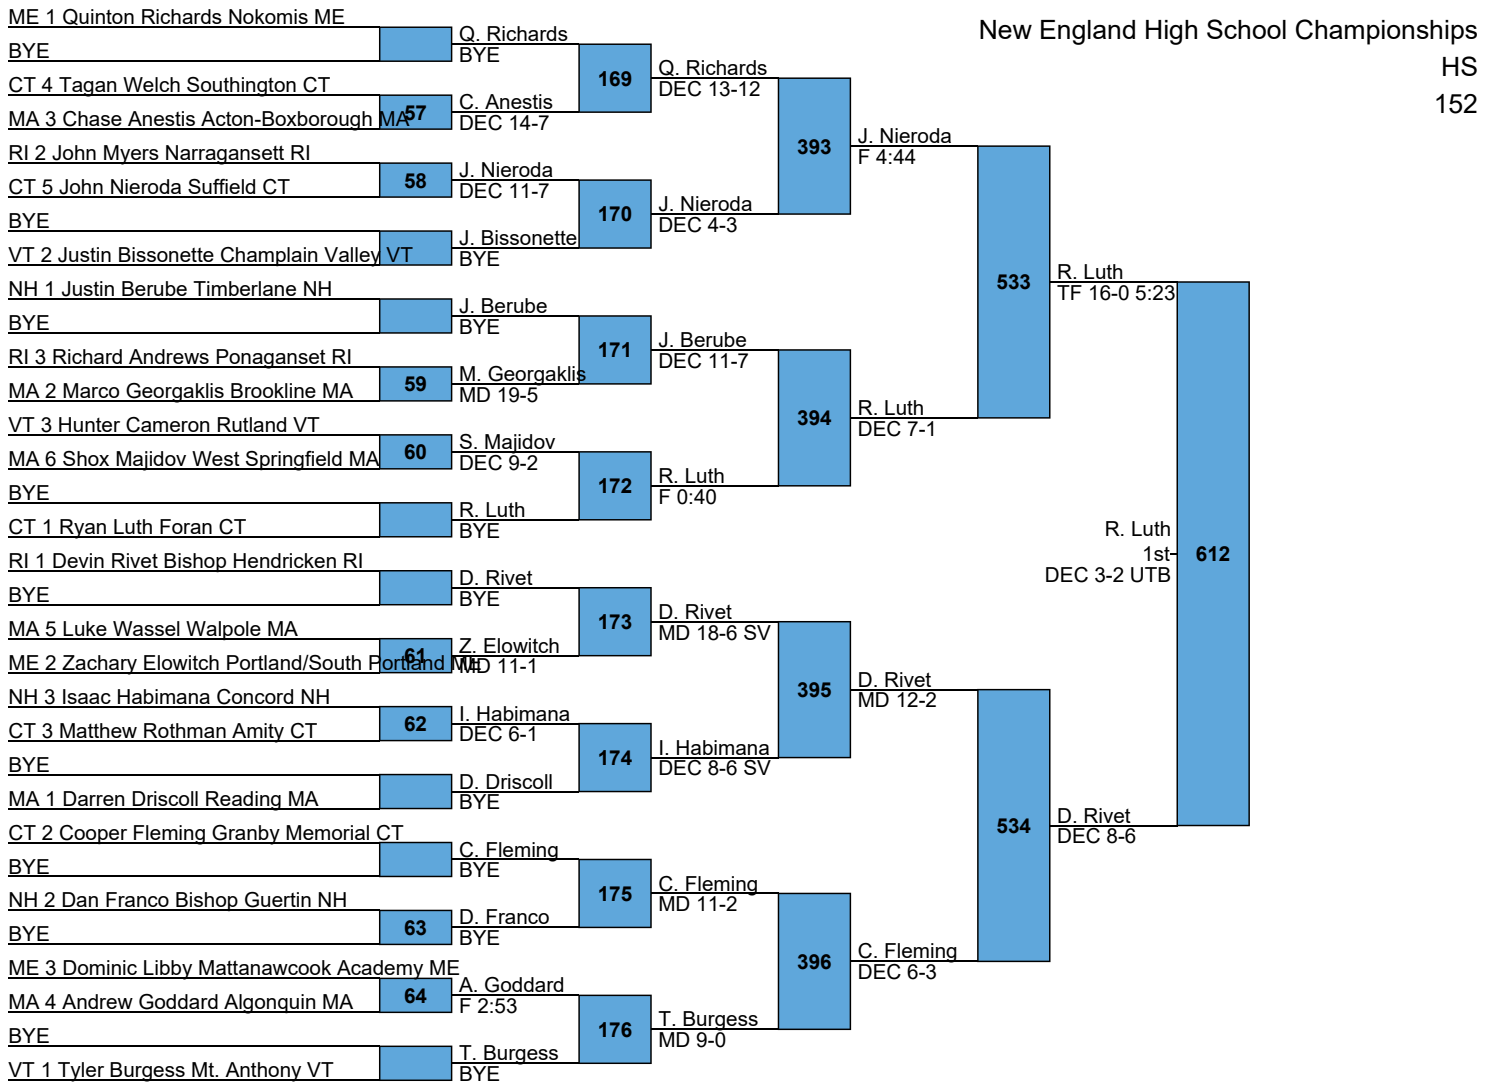

New England High School Championships

HS

126

L571 M. Ryan (F 4:04) vs S. Wagner (5th) (DEC 3-1)

L572 S. Wagner (DEC 4-1)

New England High School Championships

HS

160