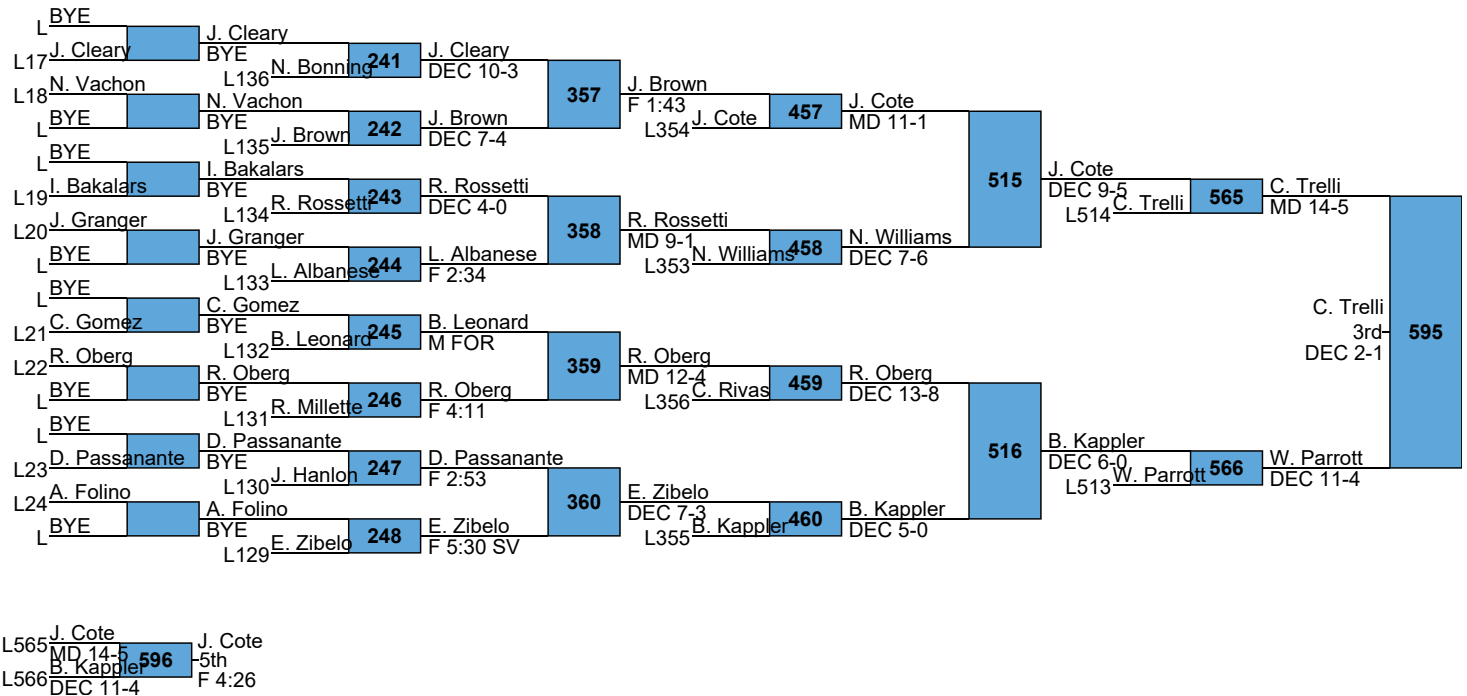

New England High School Championships

HS
120

L565 J. Cote MD 14-5 5th
L566 B. Kappler DEC 11-4 F 4:26