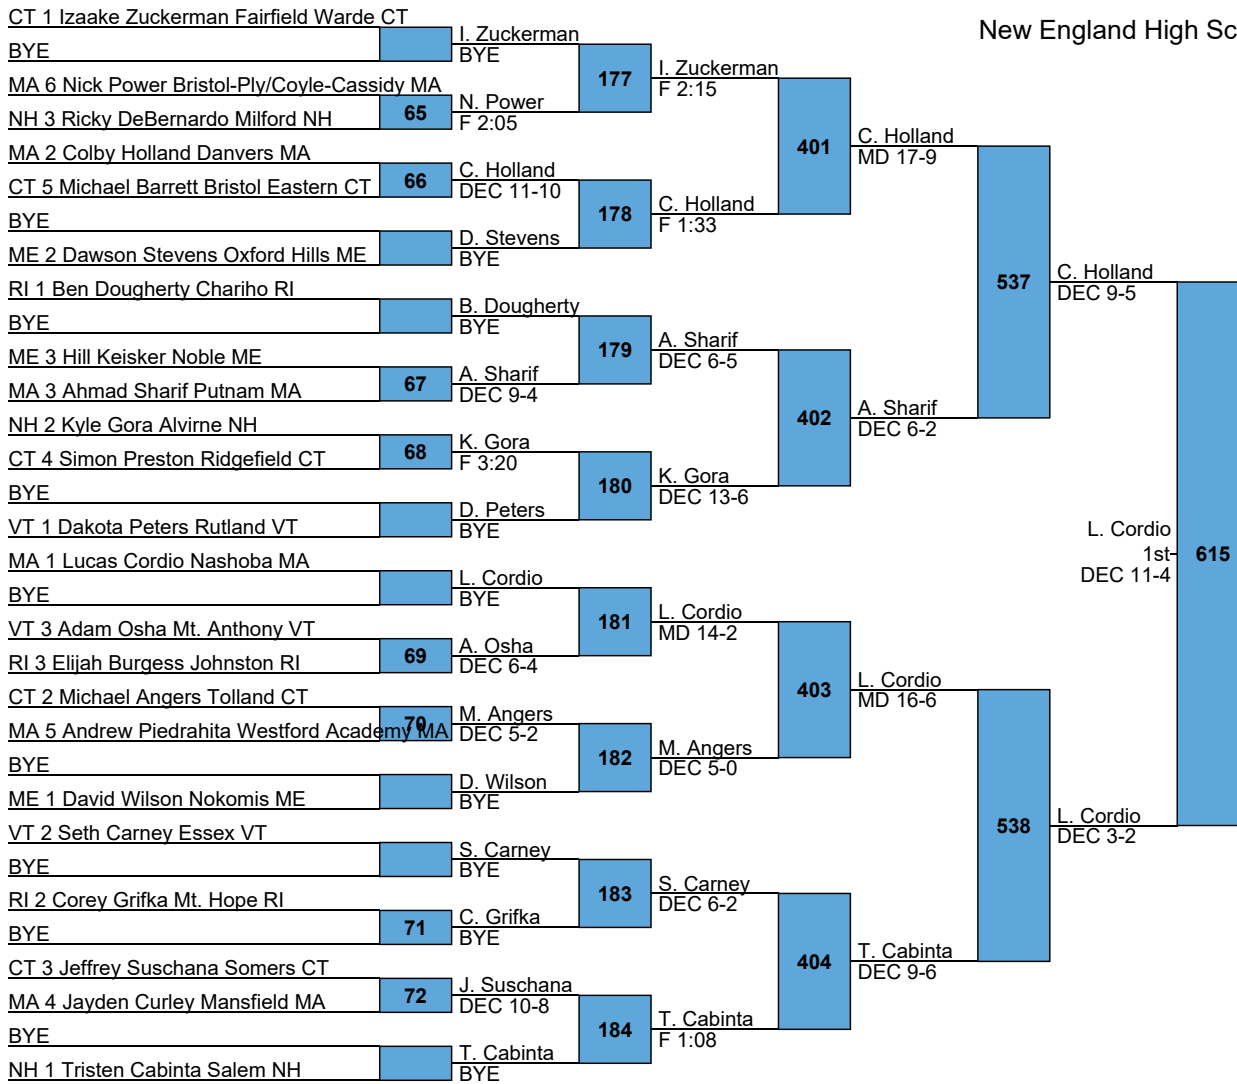

New England High School Championships

HS

126

L571 M. Ryan (F 4:04) vs S. Wagner (5th) (DEC 3-1)

L572 S. Wagner (DEC 4-1)

New England High School Championships

HS

160