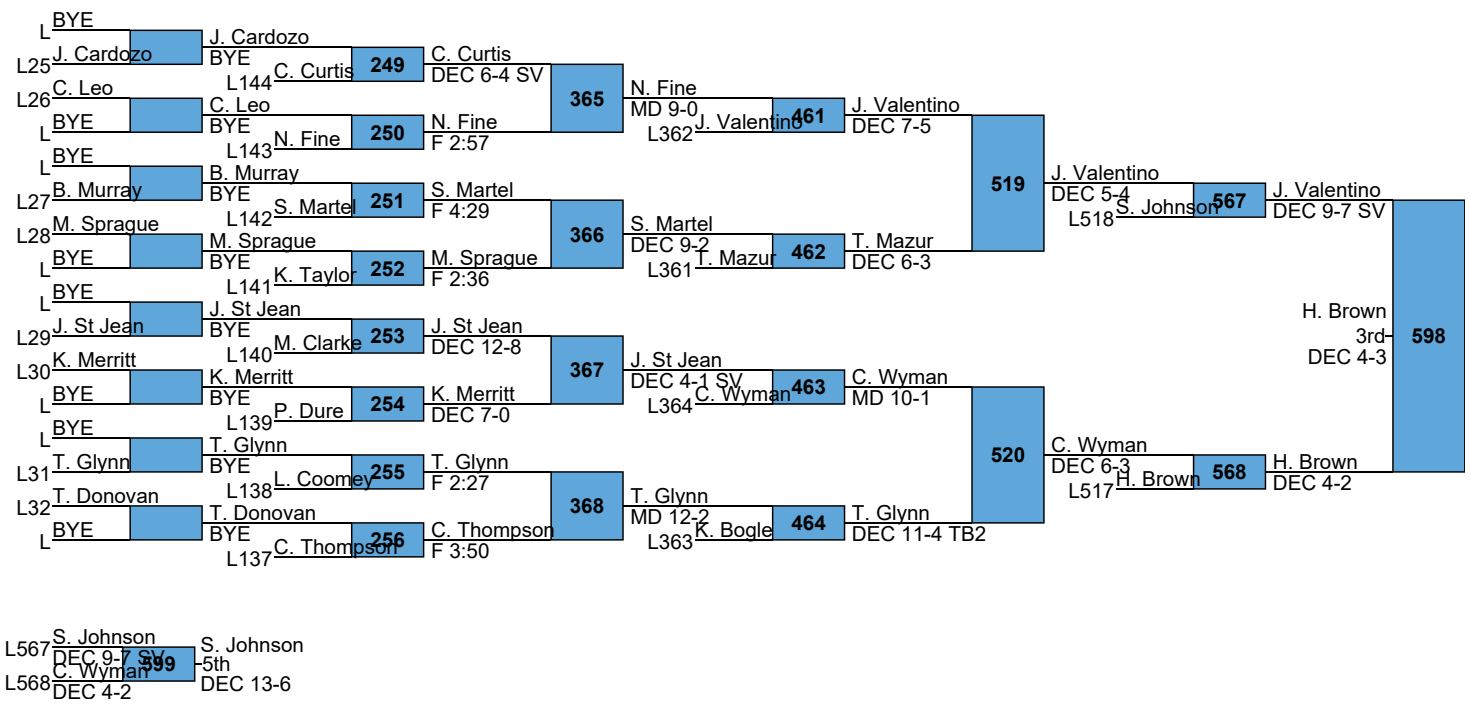

New England High School Championships

HS

126

L571 M. Ryan (F 4:04) vs S. Wagner (5th) (DEC 3-1)

L572 S. Wagner (DEC 4-1)

New England High School Championships

HS

160