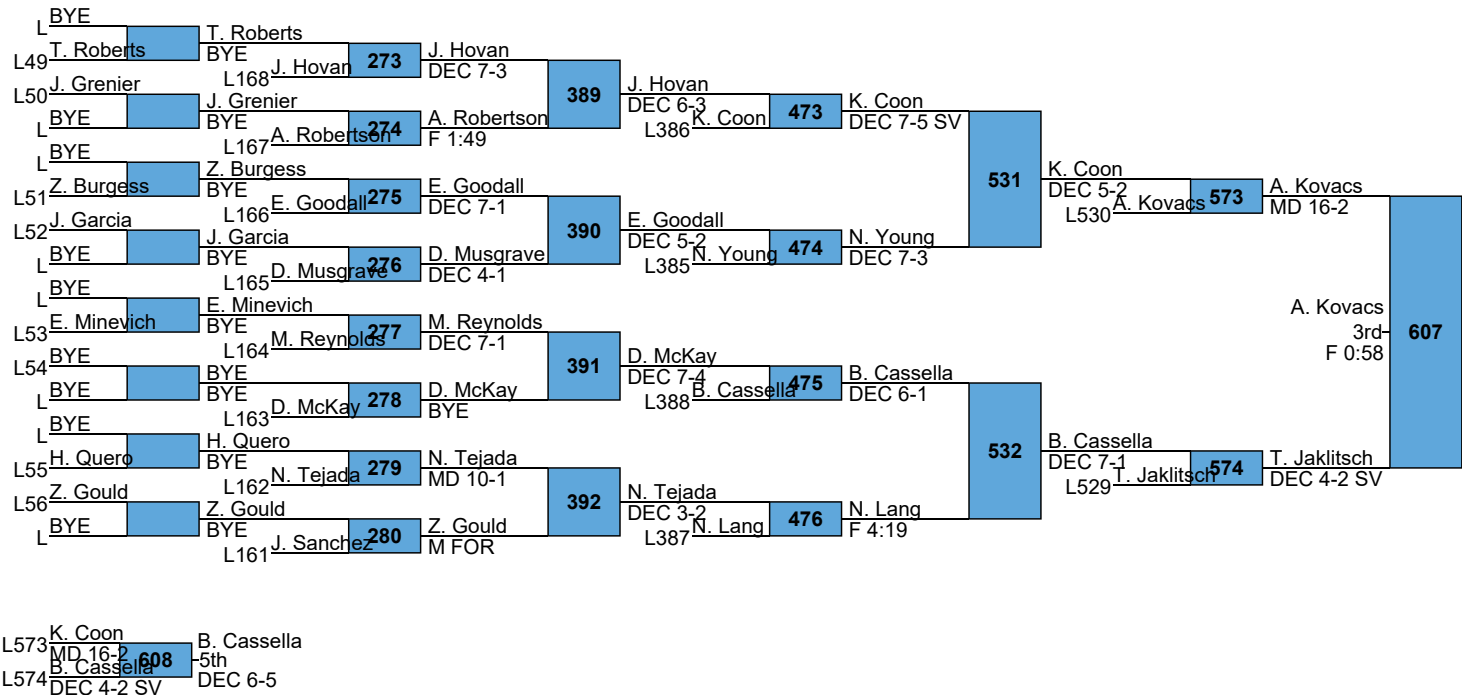

New England High School Championships

HS

126

L571 M. Ryan (F 4:04) vs S. Wagner (5th) (DEC 3-1)

L572 S. Wagner (DEC 4-1)

New England High School Championships

HS

160