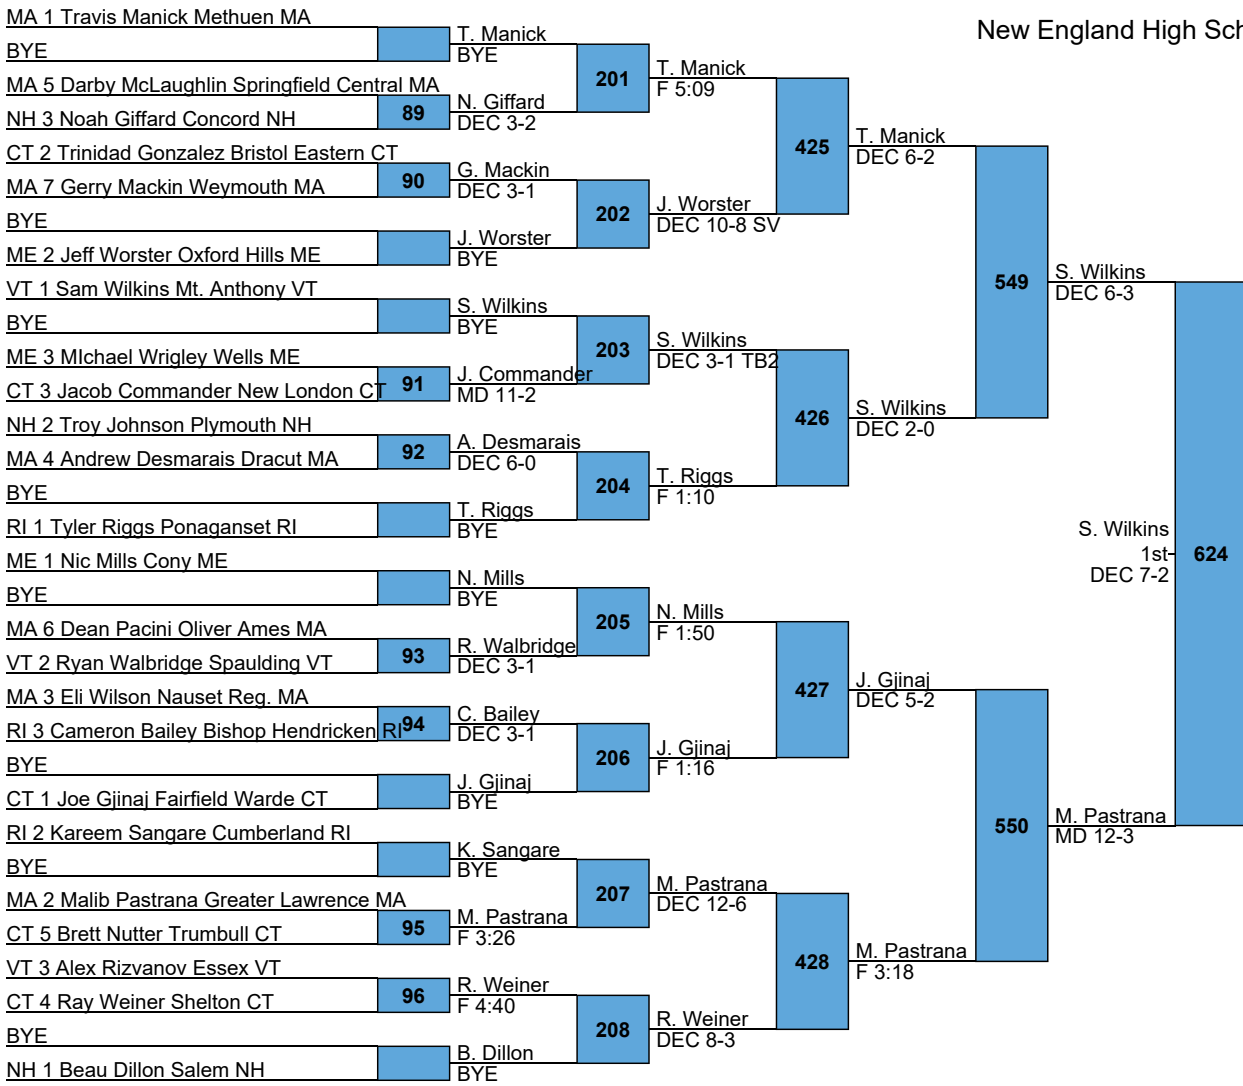

New England High School Championships

HS

126

L571 M. Ryan (F 4:04) vs S. Wagner (5th) (DEC 3-1)

L572 S. Wagner (DEC 4-1)

New England High School Championships

HS

160