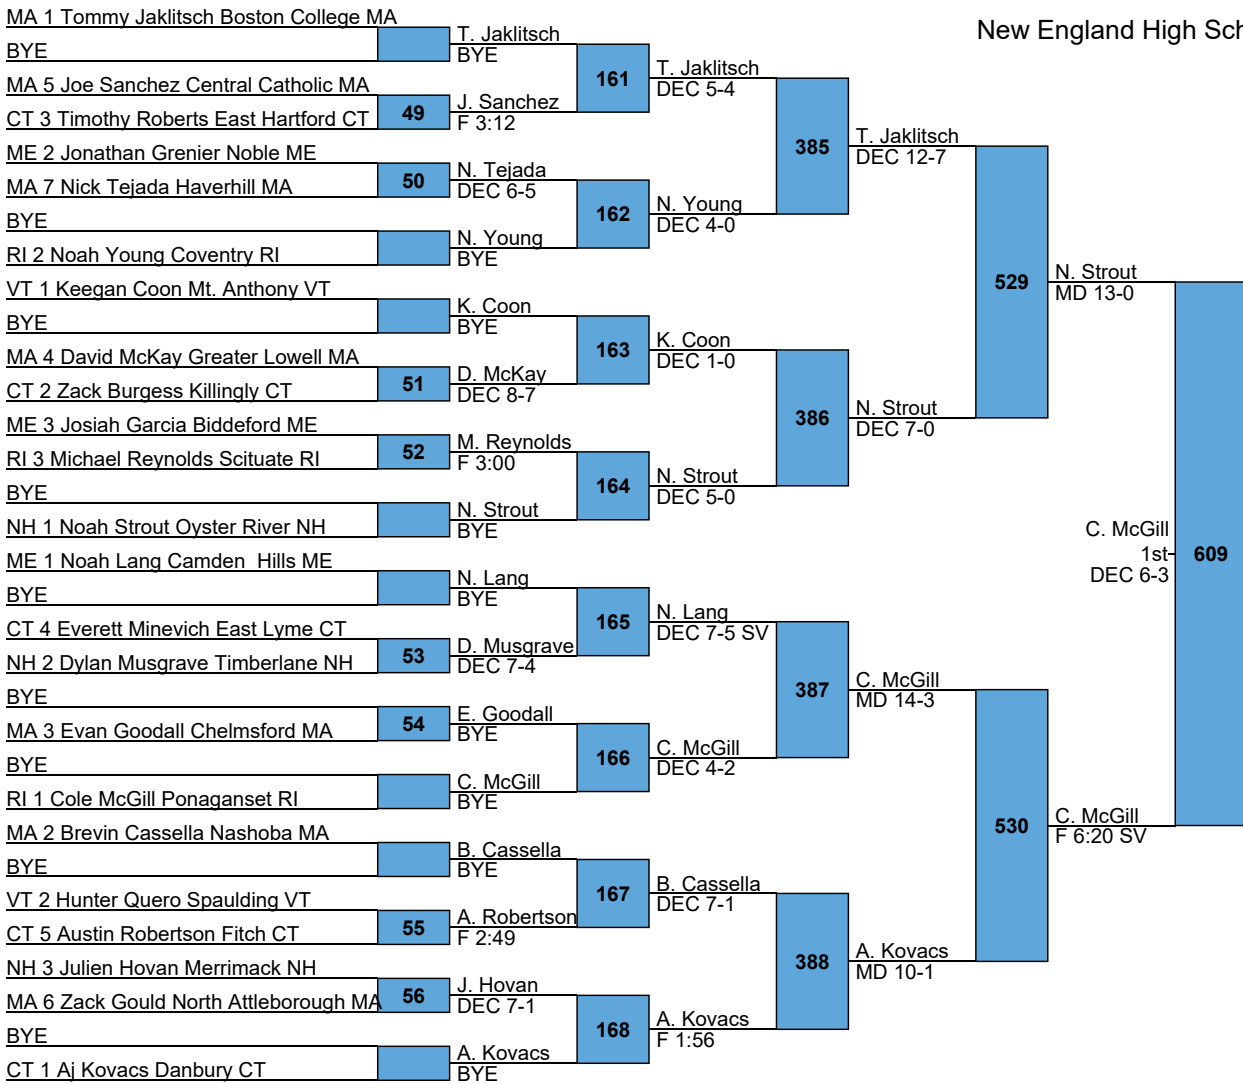

New England High School Championships

HS

126

L571 M. Ryan (F 4:04) vs S. Wagner (5th) (DEC 3-1)

L572 S. Wagner (DEC 4-1)

New England High School Championships

HS

160