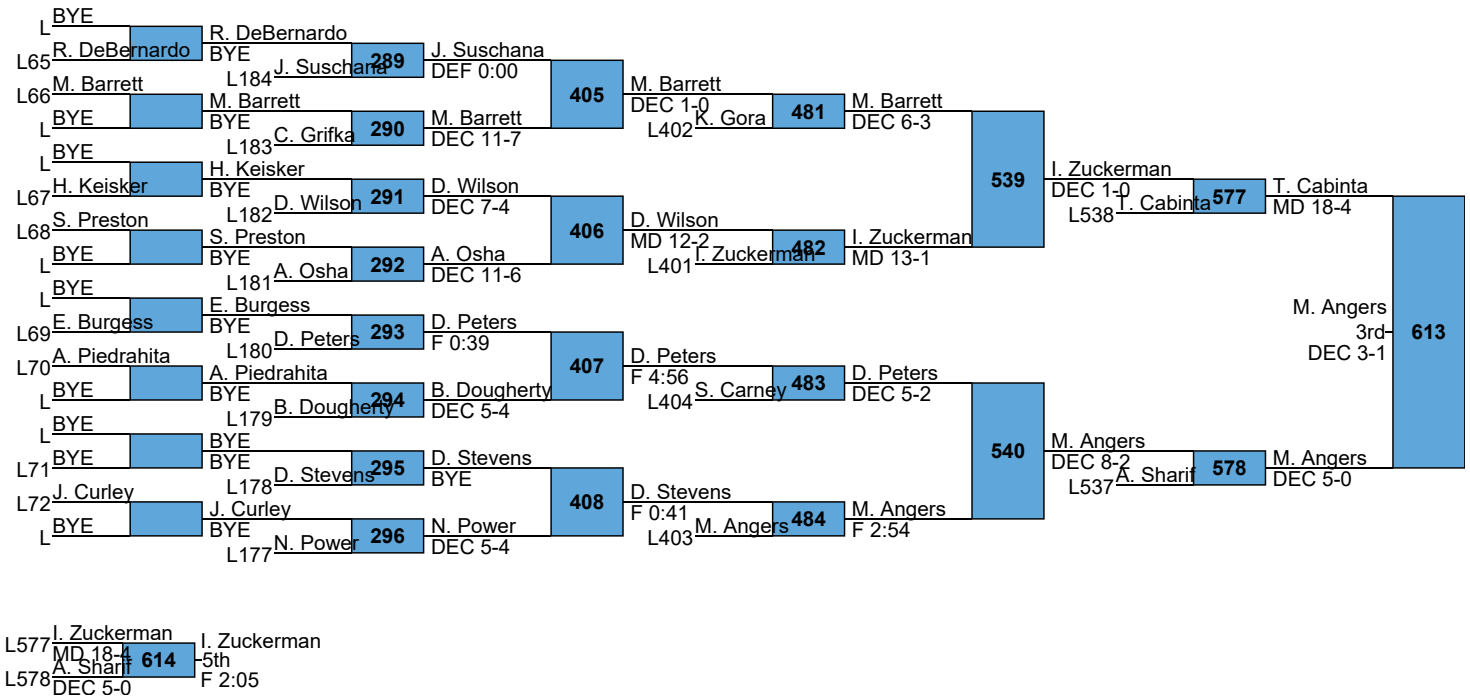

New England High School Championships

HS

126

L571 M. Ryan (F 4:04) vs S. Wagner (5th) (DEC 3-1)

L572 S. Wagner (DEC 4-1)

New England High School Championships

HS

160