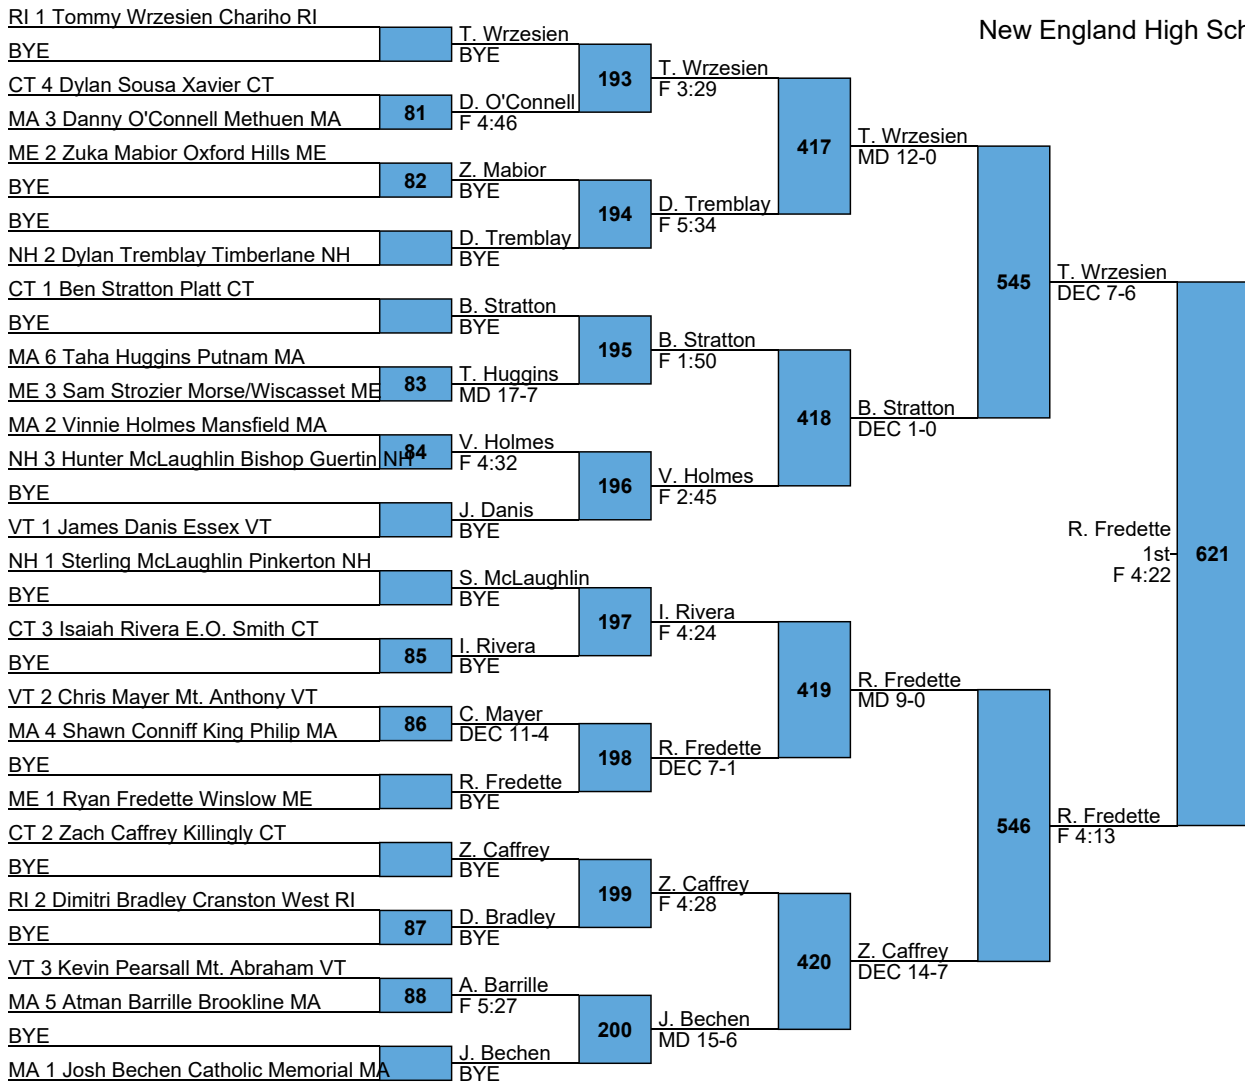

New England High School Championships

HS

126

L571 M. Ryan (F 4:04) vs S. Wagner (5th) (DEC 3-1)

L572 S. Wagner (DEC 4-1)

New England High School Championships

HS

160