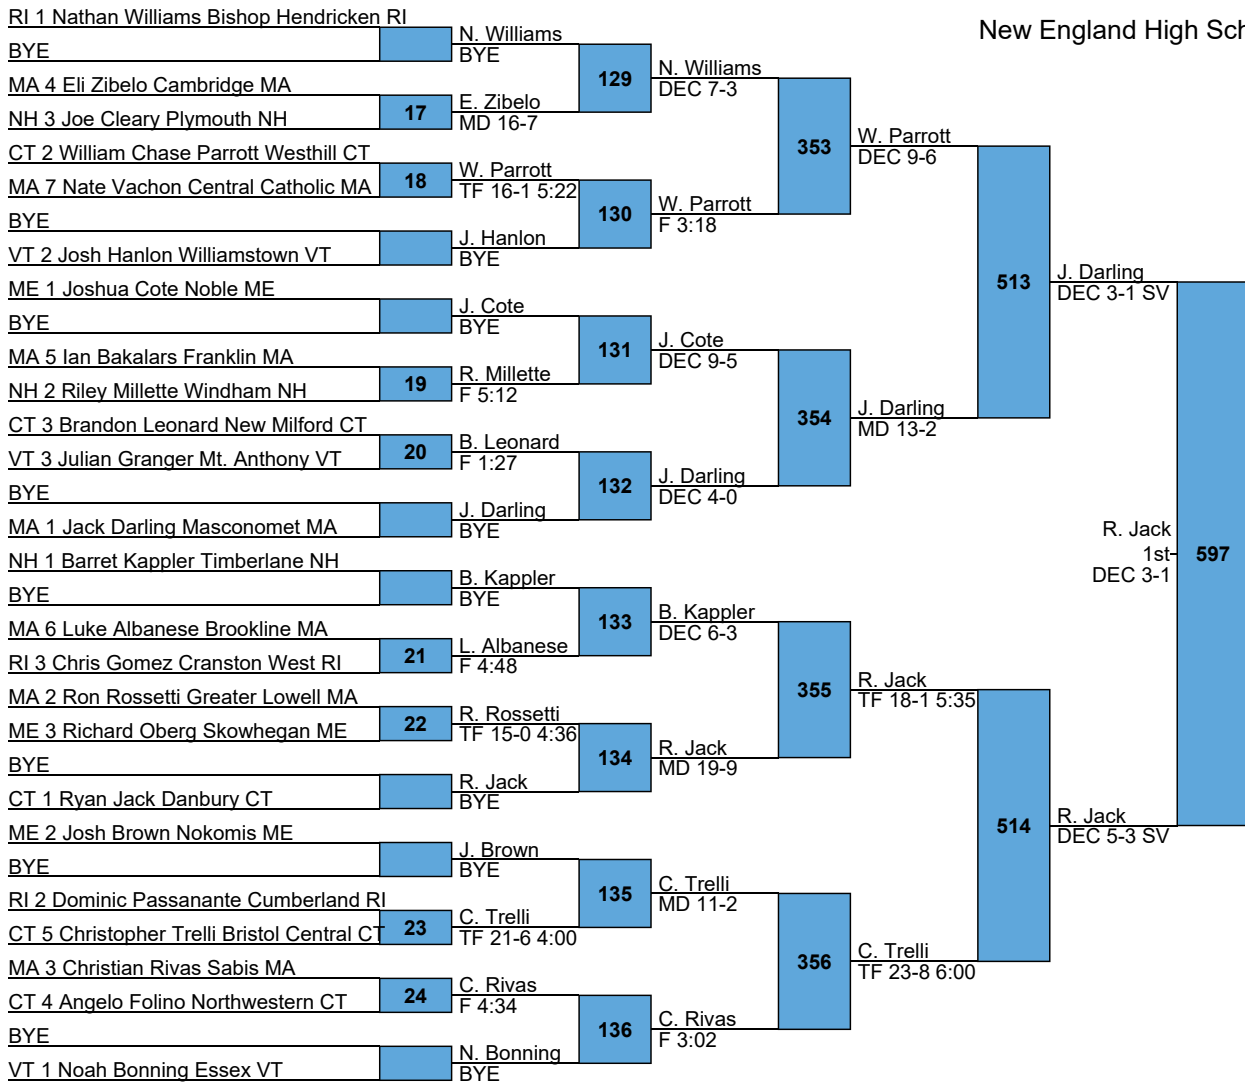

L561 M. Glynn D. Charron  
 DEC 7-5 590 5th F 2:31  
 L562 D. Charron  
 DEC 9-2

L563 P. Sutton DEC 6-3 H. Verge 5th  
 L564 DEC 5-3 DEC 4-2

New England High School Championships

HS  
120

L565 J. Cote MD 14-5 5th  
L566 B. Kappler DEC 11-4 F 4:26

New England High School Championships

HS

126

L571 M. Ryan (F 4:04) vs S. Wagner (5th) (DEC 3-1)

L572 S. Wagner (DEC 4-1)

New England High School Championships

HS

160