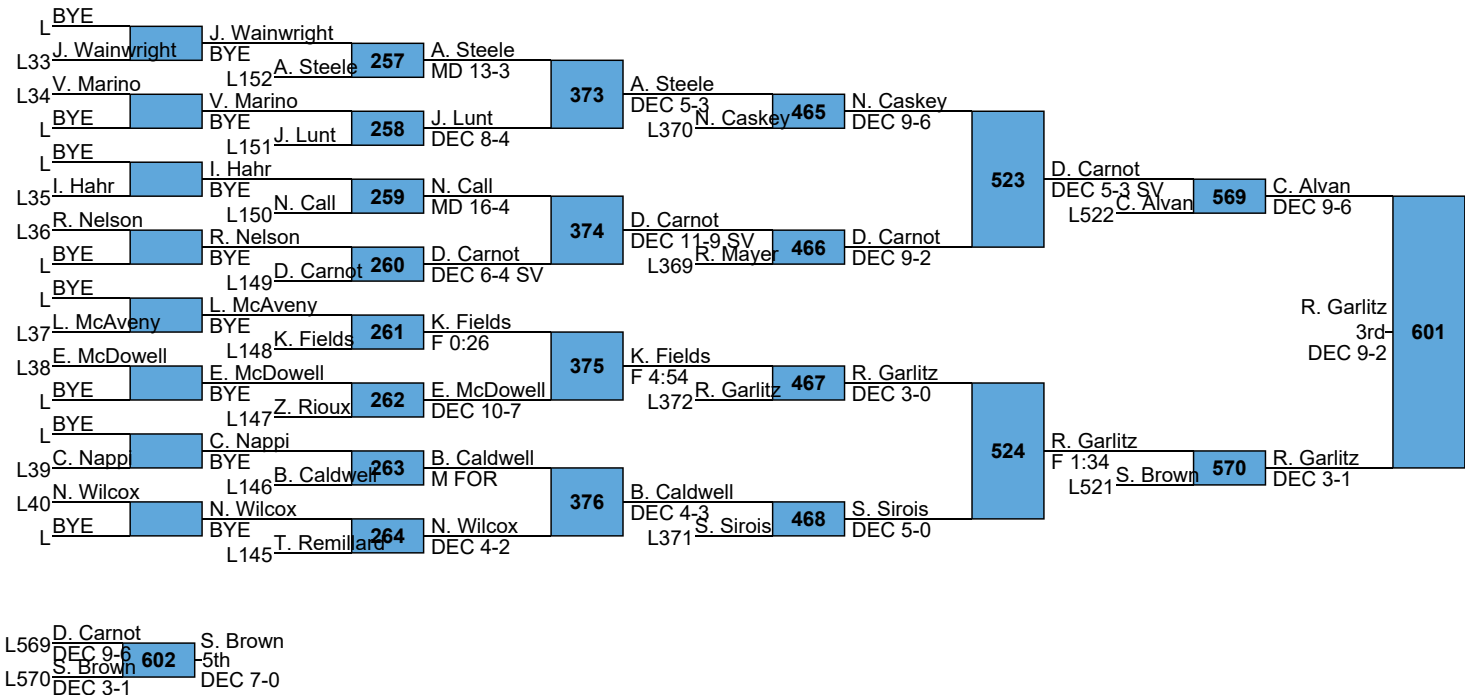

New England High School Championships

HS

126

L571 M. Ryan (F 4:04) vs S. Wagner (5th) (DEC 3-1)

L572 S. Wagner (DEC 4-1)

New England High School Championships

HS

160