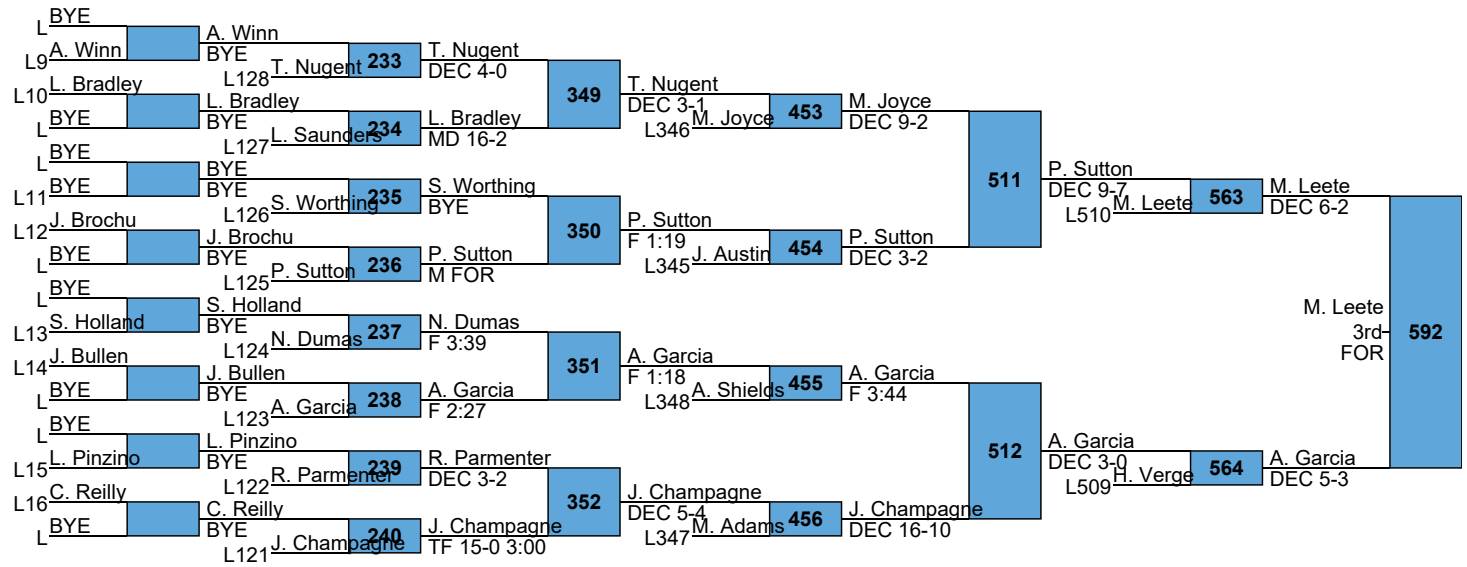

L563 P. Sutton DEC 6-3 H. Verge 5th
L564 DEC 5-3 DEC 4-2