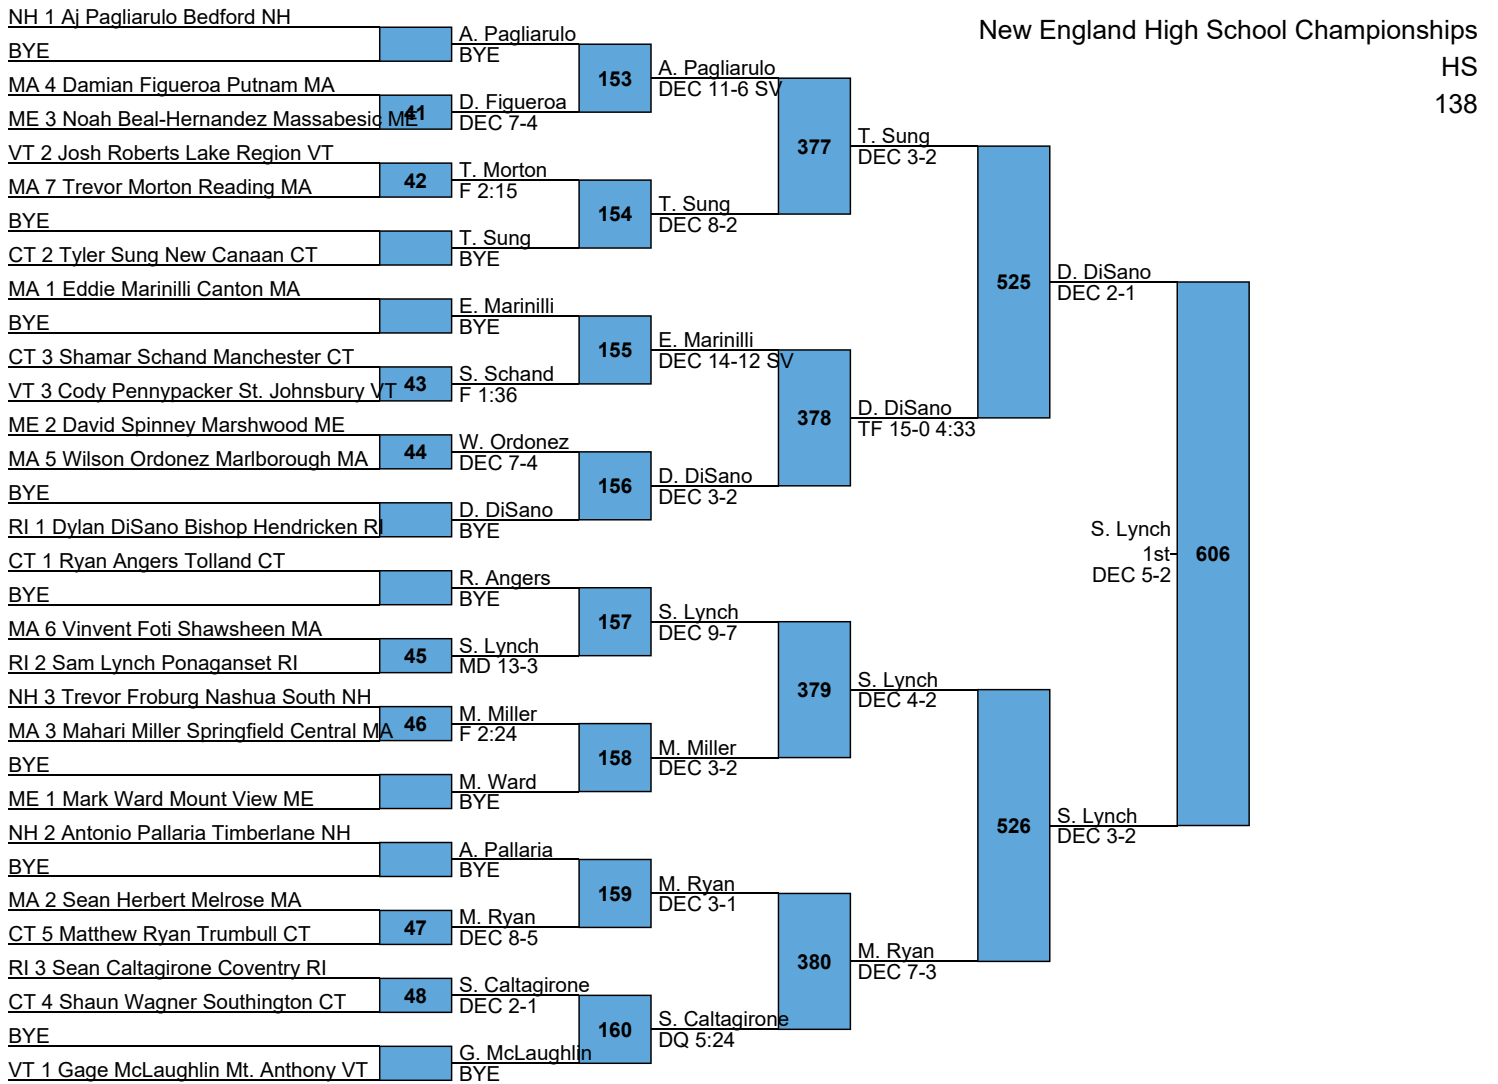

L561 M. Glynn D. Charron  
 DEC 7-5 590 5th F 2:31  
 L562 D. Charron  
 DEC 9-2

L563 P. Sutton DEC 6-3 H. Verge 5th  
 L564 DEC 5-3 DEC 4-2

New England High School Championships

HS  
120

L565 J. Cote MD 14-5 5th  
L566 B. Kappler DEC 11-4 F 4:26

New England High School Championships

HS

126

L571 M. Ryan (F 4:04) vs S. Wagner (5th) (DEC 3-1)

L572 S. Wagner (DEC 4-1)

New England High School Championships

HS

160