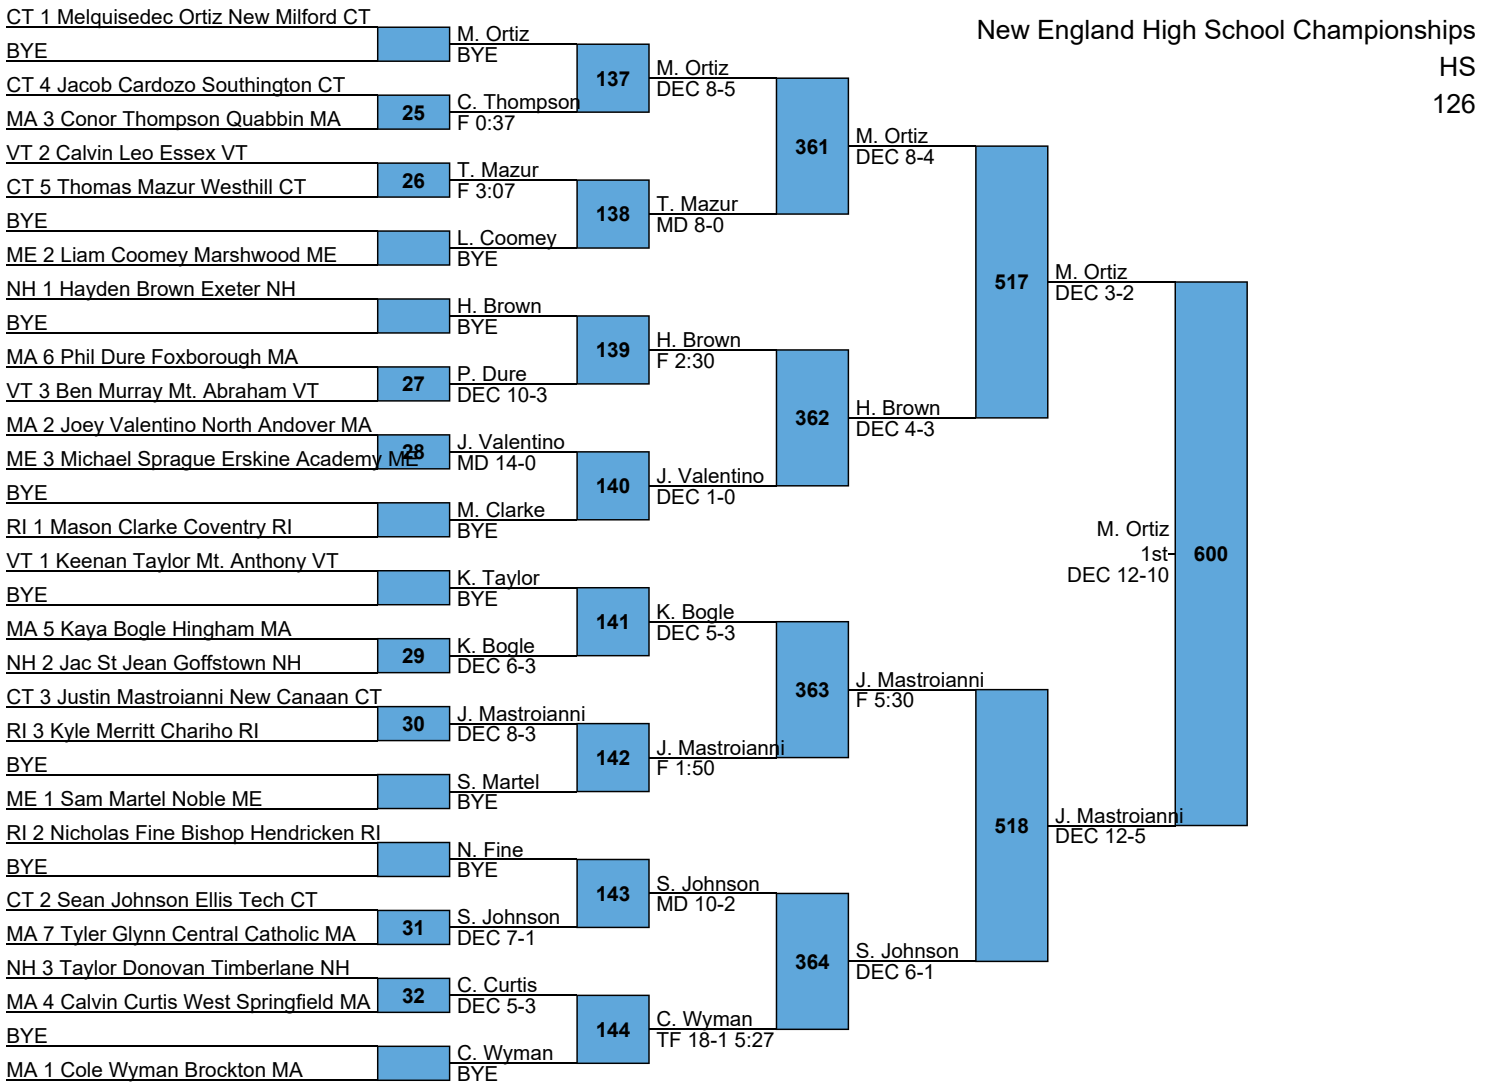

L561 M. Glynn D. Charron  
 DEC 7-5 590 5th F 2:31  
 L562 D. Charron  
 DEC 9-2

L563 P. Sutton DEC 6-3 H. Verge 5th  
 L564 DEC 5-3 DEC 4-2

New England High School Championships

HS  
120

L565 J. Cote MD 14-5 5th  
L566 B. Kappler DEC 11-4 F 4:26

New England High School Championships

HS

126

L571 M. Ryan (F 4:04) vs S. Wagner (5th) (DEC 3-1)

L572 S. Wagner (DEC 4-1)

New England High School Championships

HS

160