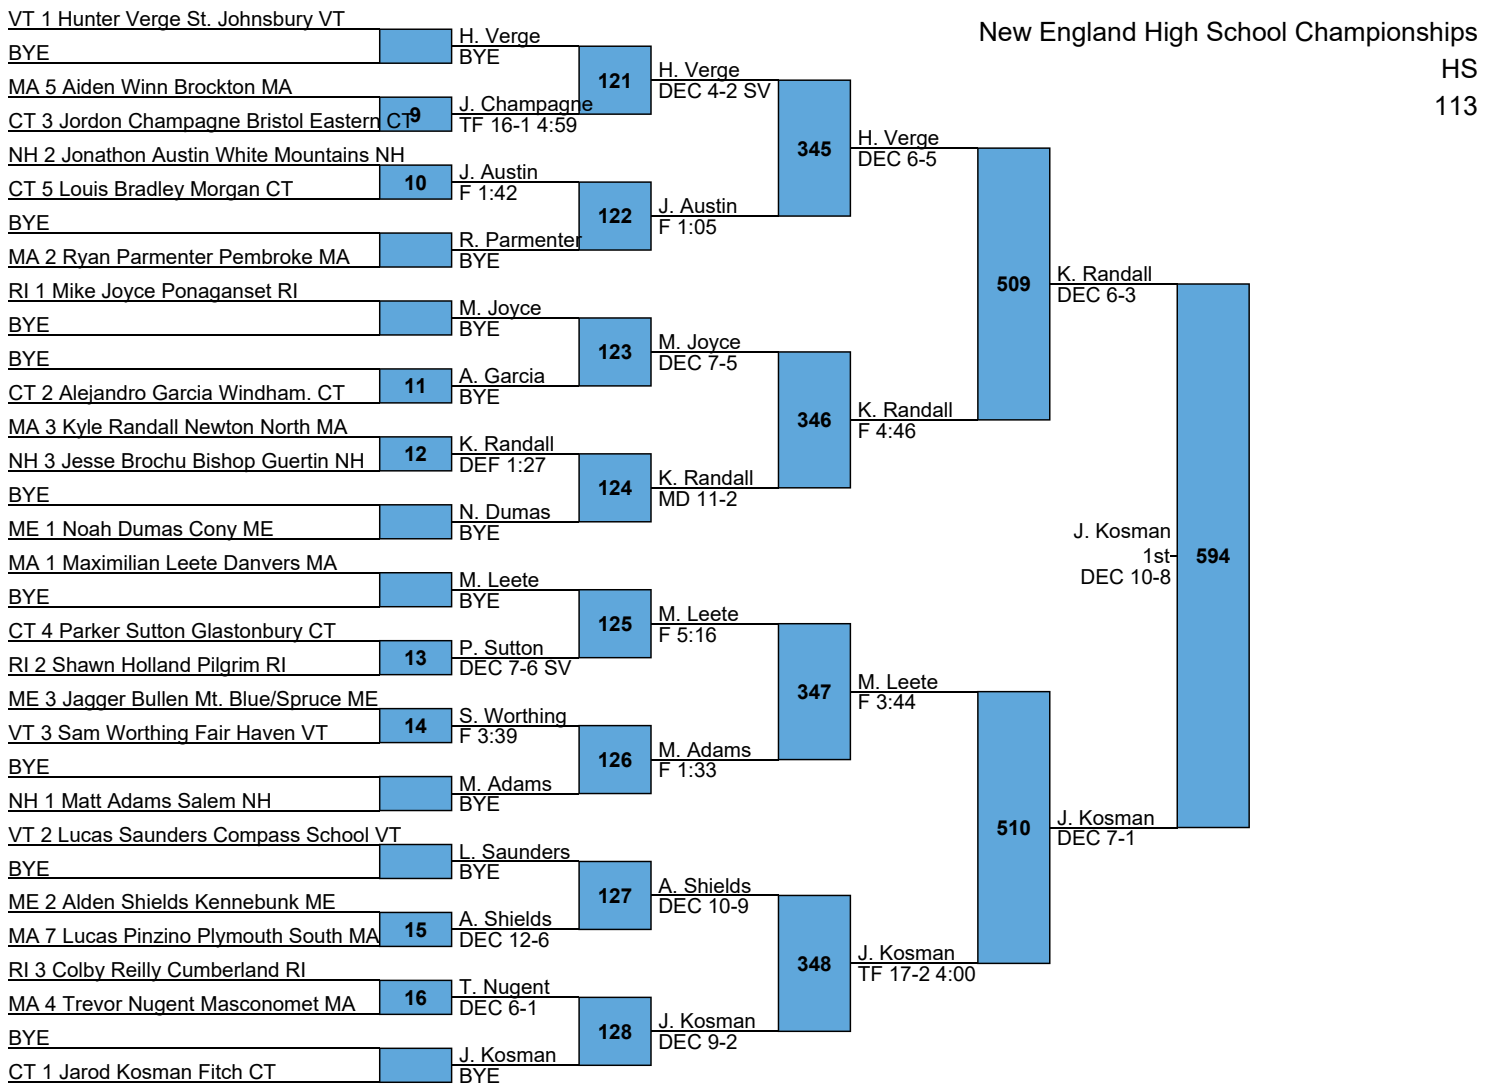

L561 M. Glynn D. Charron  
 DEC 7-5 590 5th F 2:31  
 L562 D. Charron  
 DEC 9-2

L563 P. Sutton DEC 6-3 H. Verge 5th  
 L564 DEC 5-3 DEC 4-2

New England High School Championships

HS  
120

L565 J. Cote MD 14-5 5th  
L566 B. Kappler DEC 11-4 F 4:26

New England High School Championships

HS

126

L571 M. Ryan (F 4:04) vs S. Wagner (5th) (DEC 3-1)

L572 S. Wagner (DEC 4-1)

New England High School Championships

HS

160