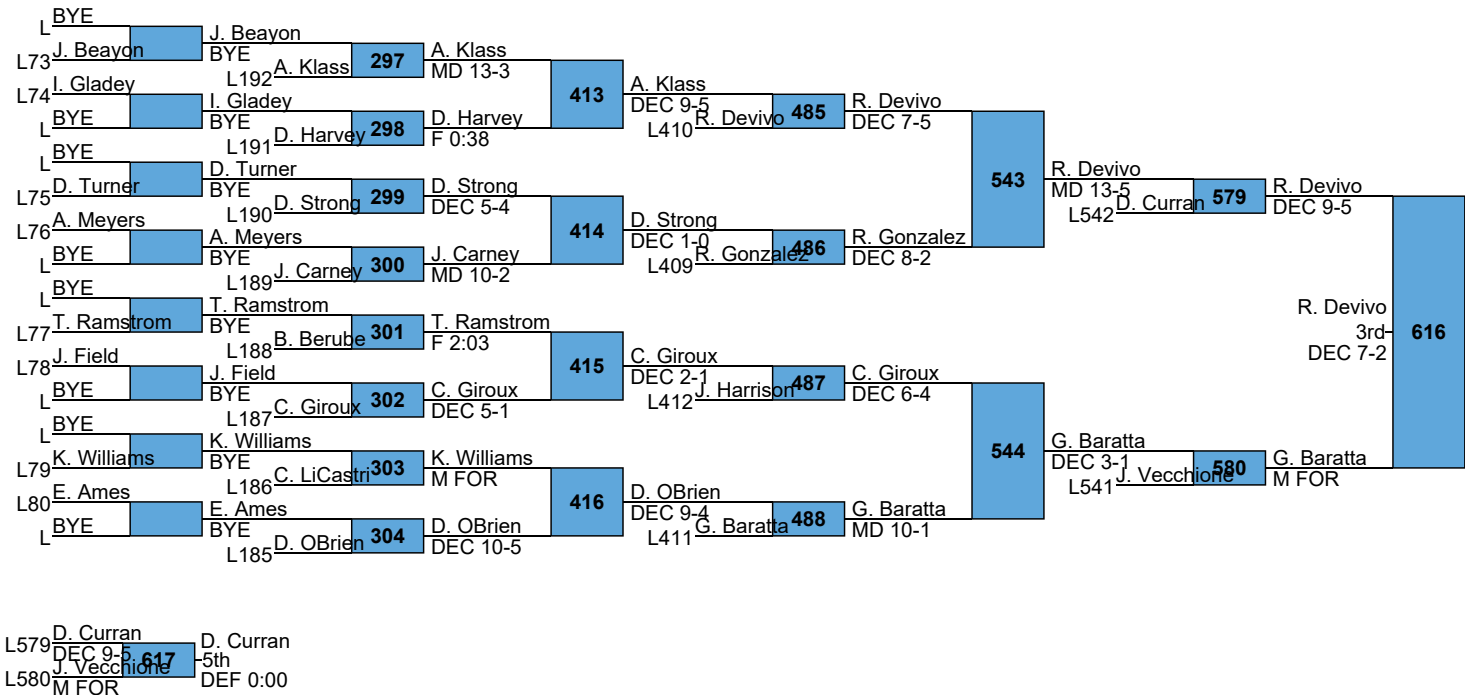

New England High School Championships

HS

126

L571 M. Ryan (F 4:04) vs S. Wagner (5th) (DEC 3-1)

L572 S. Wagner (DEC 4-1)

New England High School Championships

HS

160